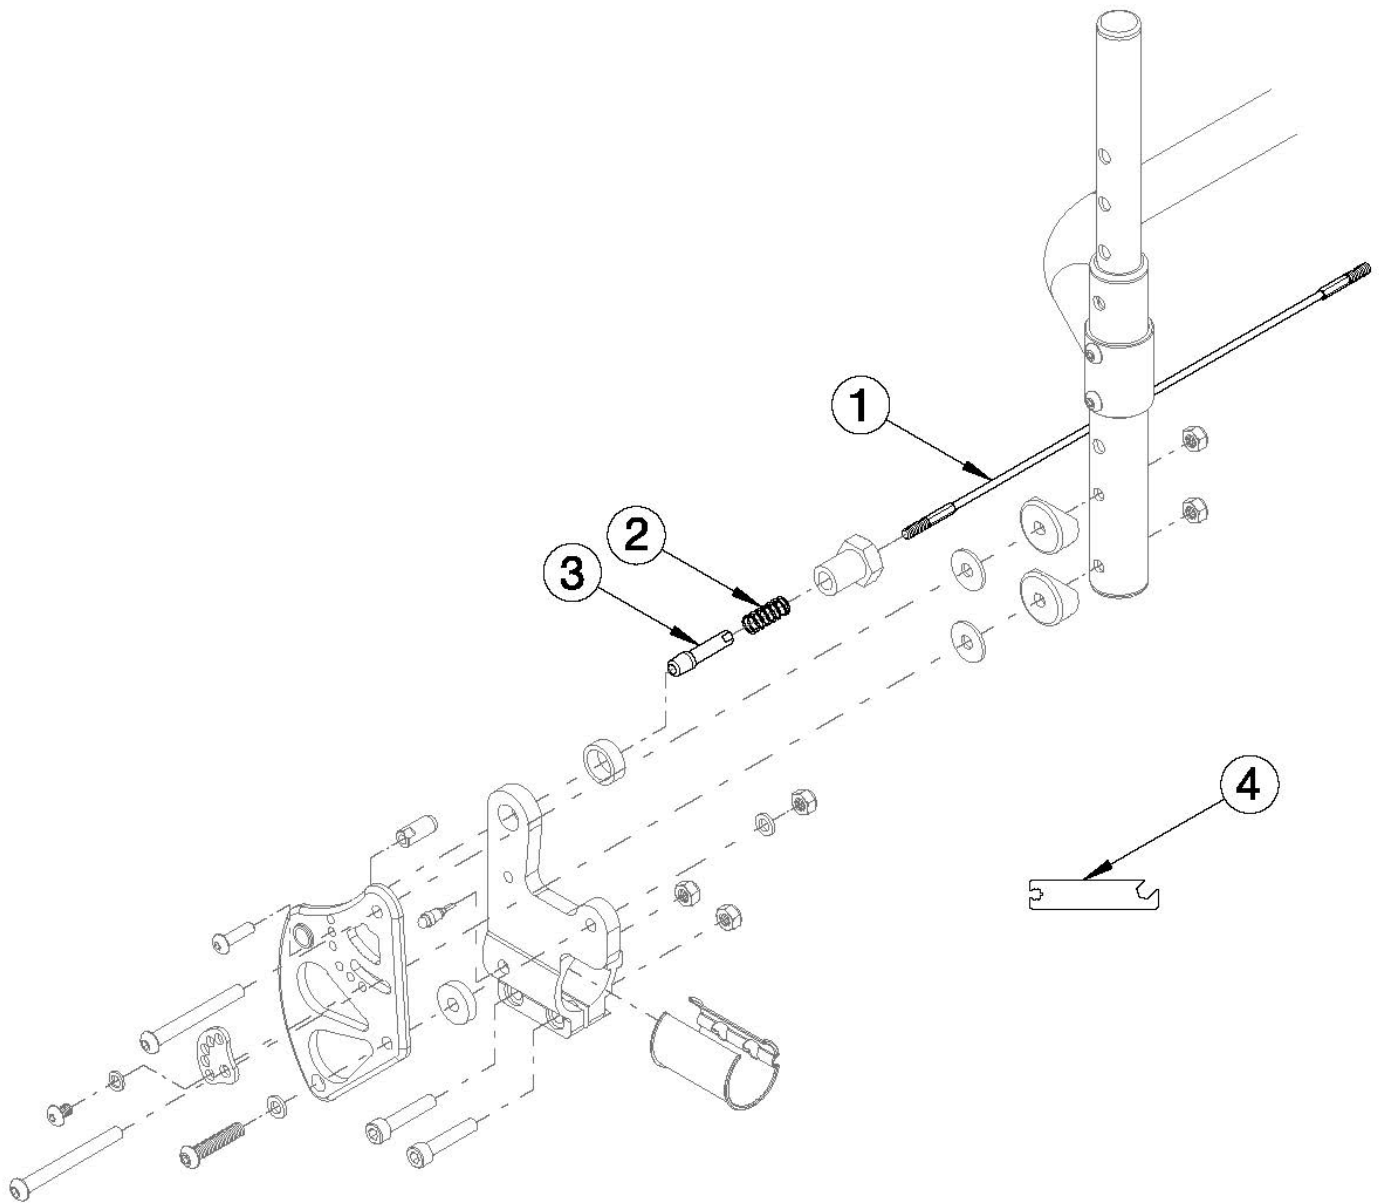

# Rogue XP Backrest Mount - Growth

*Spinerge Release Cable based on seat width <p>*

*The Spinerge Back Release Cable length will measure 1" less than the specified seat width*

Item Number	Part Number	Description	Quantity	Retail
1a	102572	Spinerge Back Release Cable 10" Wide Black	1	\$31.52
1b	102573	Spinerge Back Release Cable 10" Wide Blue	1	\$31.52
1c	102574	Spinerge Back Release Cable 10" Wide Red	1	\$31.52
1d	102575	Spinerge Back Release Cable 10" Wide Yellow	1	\$31.52