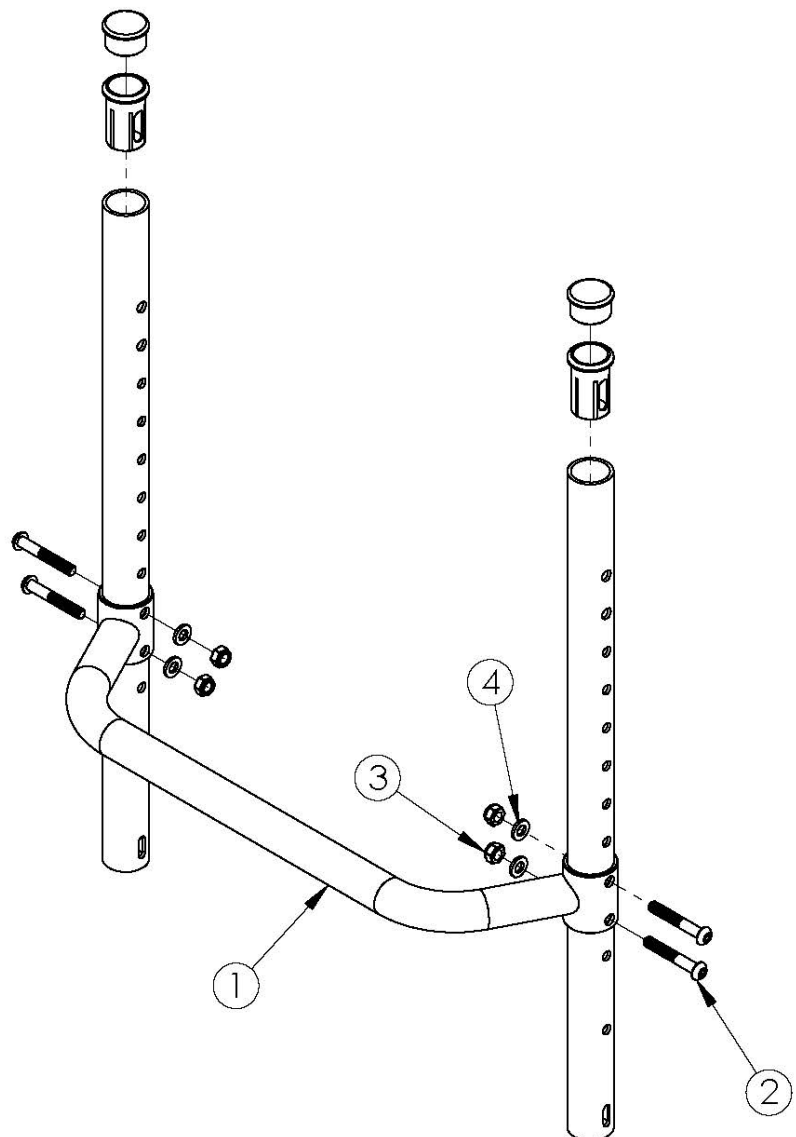

Rogue ALX Fixed Height Backrest with Adjustable Height Rigidizer Bar - Growth (Formerly Tsunami)

Backrest 14"	14.3"
Backrest 15"	15.3"
Backrest 16"	16.3"
Backrest 17"	17.3"
Backrest 18"	18.3"
Backrest 19"	19.3"
Backrest 20"	20.3"
Backrest 21"	21.3"
Backrest 22"	22.3"

Item Number	Part Number	Description	Quantity
1a	000185	Adjustable Height Rigidizer Bar 14" Wide	1
1b	000186	Adjustable Height Rigidizer Bar 15" Wide	1
1c	000187	Adjustable Height Rigidizer Bar 16" Wide	1
1d	000188	Adjustable Height Rigidizer Bar 17" Wide	1
1e	000189	Adjustable Height Rigidizer Bar 18" Wide	1

Item Number	Part Number	Description	Quantity
1f	000190	Adjustable Height Rigidizer Bar 19" Wide	1
1g	000191	Adjustable Height Rigidizer Bar 20" Wide	1
1h	000529	Adjustable Height Rigidizer Bar 21"	1
1i	000530	Adjustable Height Rigidizer Bar 22"	1
2	100797	M6 x 40 BHCS BLK ZC	4
3	100658	M6 Nylock Nut Blk Zn	4
4	100746	M6 Flat Washer Blk Zn	4