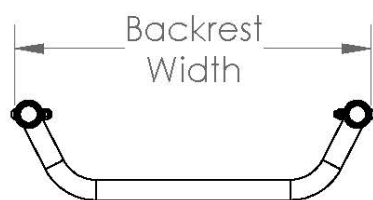

Rogue ALX Fixed Height Backrest with Adjustable Height Rigidizer Bar - Growth (Formerly Tsunami)

Backrest 14"	14.3"
Backrest 15"	15.3"
Backrest 16"	16.3"
Backrest 17"	17.3"
Backrest 18"	18.3"
Backrest 19"	19.3"
Backrest 20"	20.3"
Backrest 21"	21.3"
Backrest 22"	22.3"

Item Number	Part Number	Description	Quantity
1a	000185	Adjustable Height Rigidizer Bar 14" Wide	1
1b	000186	Adjustable Height Rigidizer Bar 15" Wide	1
1c	000187	Adjustable Height Rigidizer Bar 16" Wide	1
1d	000188	Adjustable Height Rigidizer Bar 17" Wide	1
1e	000189	Adjustable Height Rigidizer Bar 18" Wide	1