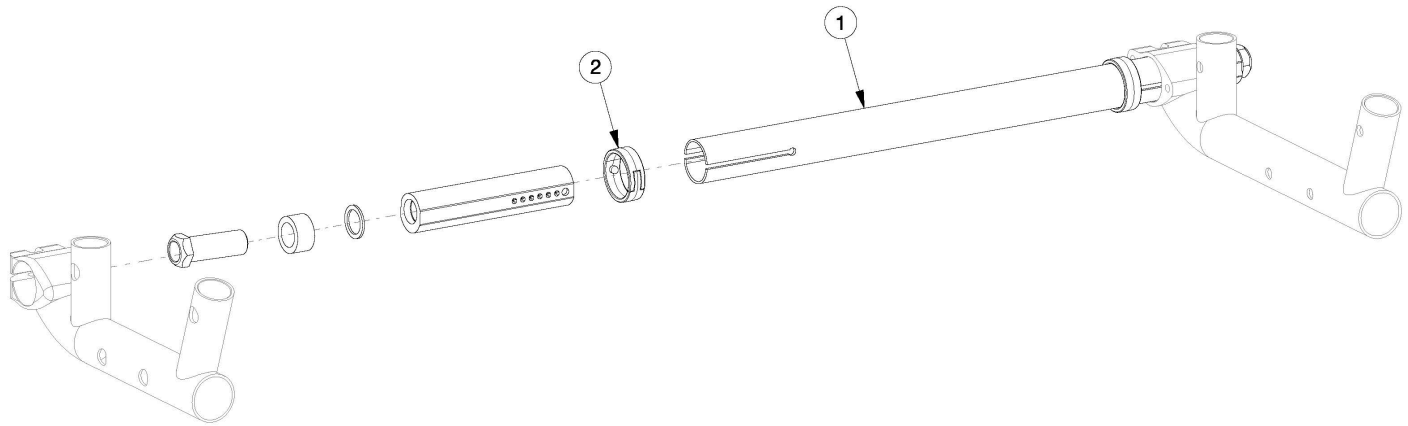

Ethos Camber Tube - Growth

Camber tube based on seat width

Item Number	Part Number	Description	Quantity
1a	004165	12" Wide Camber Tube, Black Anodized	1
1b	004165_ _ _	12" Wide Camber Tube, Color Anodized/Color Accent	1
1c	004166	13" Wide Camber Tube, Black Anodized	1
1d	004166_ _ _	13" Wide Camber Tube, Color Anodized/Color Accent	1
1e	004167	14" Wide Camber Tube, Black Anodized	1
1f	004167_ _ _	14" Wide Camber Tube, Color Anodized/Color Accent	1
1g	004168	15" Wide Camber Tube, Black Anodized	1
1h	004168_ _ _	15" Wide Camber Tube, Color Anodized/Color Accent	1
1i	004169	16" Wide Camber Tube, Black Anodized	1
1j	004169_ _ _	16" Wide Camber Tube, Color Anodized/Color Accent	1
1k	004170	17" Wide Camber Tube, Black Anodized	1
1l	004170_ _ _	17" Wide Camber Tube, Color Anodized/Color Accent	1
1m	004171	18" Wide Camber Tube, Black Anodized	1
1n	004171_ _ _	18" Wide Camber Tube, Color Anodized/Color Accent	1
1o	004172	19" Wide Camber Tube, Black Anodized	1

Item Number	Part Number	Description	Quantity
1p	004172_ _ _	19" Wide Camber Tube, Color Anodized/Color Accent	1
1q	004173	20" Wide Camber Tube, Black Anodized	1
1r	004173_ _ _	20" Wide Camber Tube, Color Anodized/Color Accent	1
2	111808	Detent Clip For Camber Tube	2