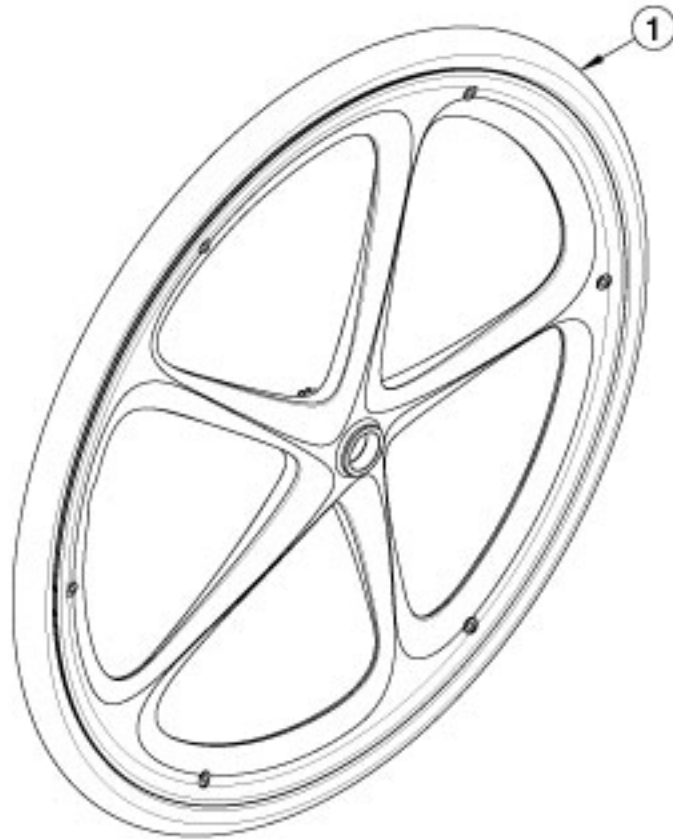

# Focus MAXX Mag Wheel / Tire Assemblies

*These kits cannot be used if Drum Brake is present. If changing wheel size and anti-tips are present, new anti-tips may be required. If changing wheel size or style, new axles and/or receivers may be needed. For the Catalyst 4, new axle plates may be needed.*

Item Number	Part Number	Description	Quantity
1a	116870	22" MAXX Mag Wheel with Pneumatic w/ Airless Insert Tire, Black	1
1b	116869	24" Wheel MAXX Mag 5-Spoke, Pneumatic w/ Airless Insert Tire, Black	1