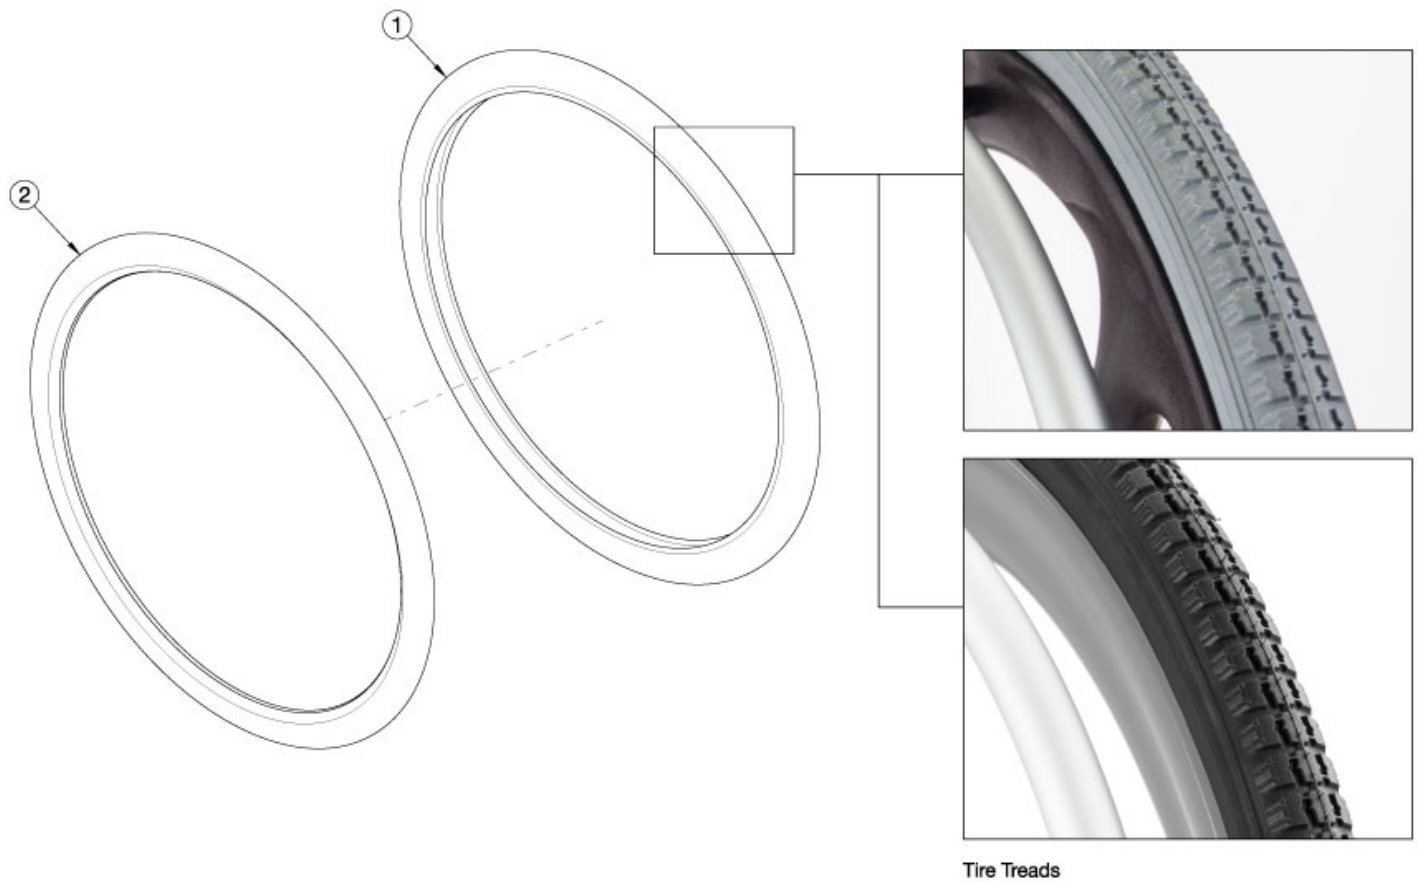

Rogue Tires - Pneumatic with Airless Insert

Please note tab mounted handrims must be installed prior to the tire being installed. If a 24" Pneumatic with Airless Insert tire is needed, please see the full wheel / tire/ handrim assembly selections.

Item Number	Part Number	Description	Quantity
1a, 2a	118155	Tire 20" x 1 3/8" Pneumatic (Black) and Airless Insert Kit	1
1b, 2b	118209	Tire 22" x 1 3/8" Pneumatic (Black) and Airless Insert Kit	1
1d, 2d	120637	Tire 26" x 1 3/8" Pneumatic (Black) and Airless Insert Kit	1
1a	100911	Tire 20" x 1 3/8" Pneumatic, Gray	1
1a	116843	Tire 20" x 1 3/8" Pneumatic, Black	1
1b	100634	Tire 22" x 1 3/8" Pneumatic, Gray	1
1b	116735	Tire 22" x 1 3/8" Pneumatic, Black	1
1d	116844	Tire 26" x 1 3/8" Pneumatic, Black	1
2a	100913	Airless Insert 20"	1

See Page 2 for Discontinued Wheels.

Tire Component Chart (Discontinued Wheels)

Wheel		1 3/8" Street Pneumatic			1" High Pressure			1 3/8" Euro Trek Knobby			1" Schwalbe				1 3/8" Schwalbe HS-127			2" Mountain		
Wheel	Wheel Part #	Tire	Inner Tube	Rim Strip	Tire	Inner Tube	Rim Strip	Tire	Inner Tube	Rim Strip	Mara-thon Tire	One Tire	Inner Tube	Rim Strip	Tire	Inner Tube	Rim Strip	Tire	Inner Tube	Rim Strip
18" Ki Spoke	200529	101587	101588	101137																
20" Ki Spoke	200530	100911	100912	101137	102957	102844	101137													
22" Ki Spoke	200531	100634	100588	101908	102961	100609	101908											101475	100588	101908
24" Ki Spoke	200532	111818	100589	100596	102958	100580	100596	102982	100589	100596	100864	103176	100580	100596	102920	100589	100596	101476	101188	100596
25" Ki Spoke	200533				102959	101457	101452				101357	103177	101457	101452				100166	100208	101452
26" Ki Spoke	200534	100636	100590	100608	102960	100582	100597				100865		100582	100597						
20" 5-Spoke X Core	101961	100911	100912	101137																
22" 5-Spoke X Core	101962	100634	100588	101908																
24" 5-Spoke X Core	100960	111818	100589	100596				102982	100589	100596					102920	100589	100596			