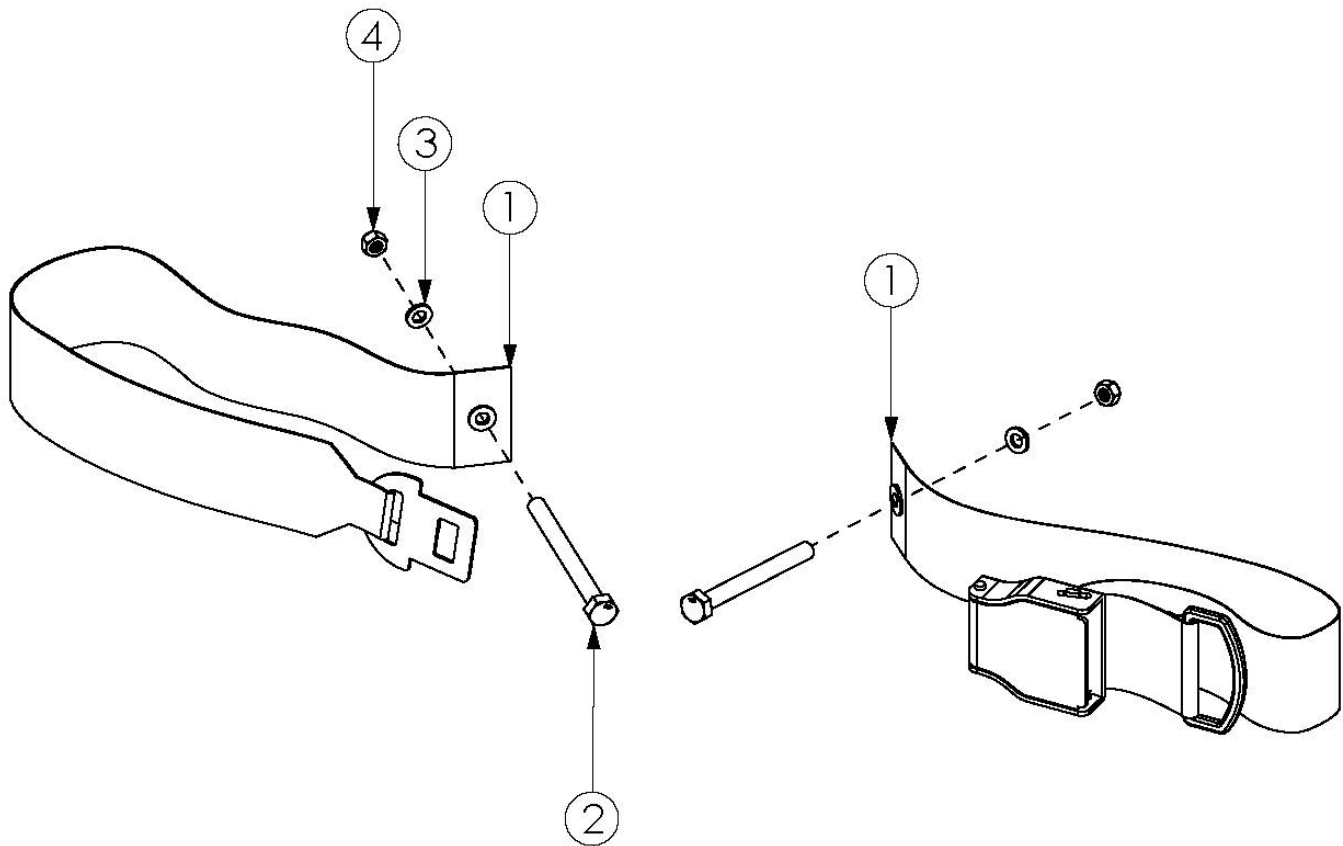

# Little Wave Pelvic Positioning Belts - 2" Airline Buckle and Hardware

Item Number	Part Number	Description	Quantity
1, 2, 3, 4	111403	Belt Pelvic Positioning 2" Airline Buckle 50", RG ALX/Rogue/LW XP	1
1	100594	Belt Pelvic Positioning 2" Airline Buckle 50"	1
2	101781	M6 x 50mm Partial Thread BHCS Blk ZC	2
3	100746	M6 Flat Washer Blk Zn	2
4	100658	M6 Nylock Nut Blk Zn	2