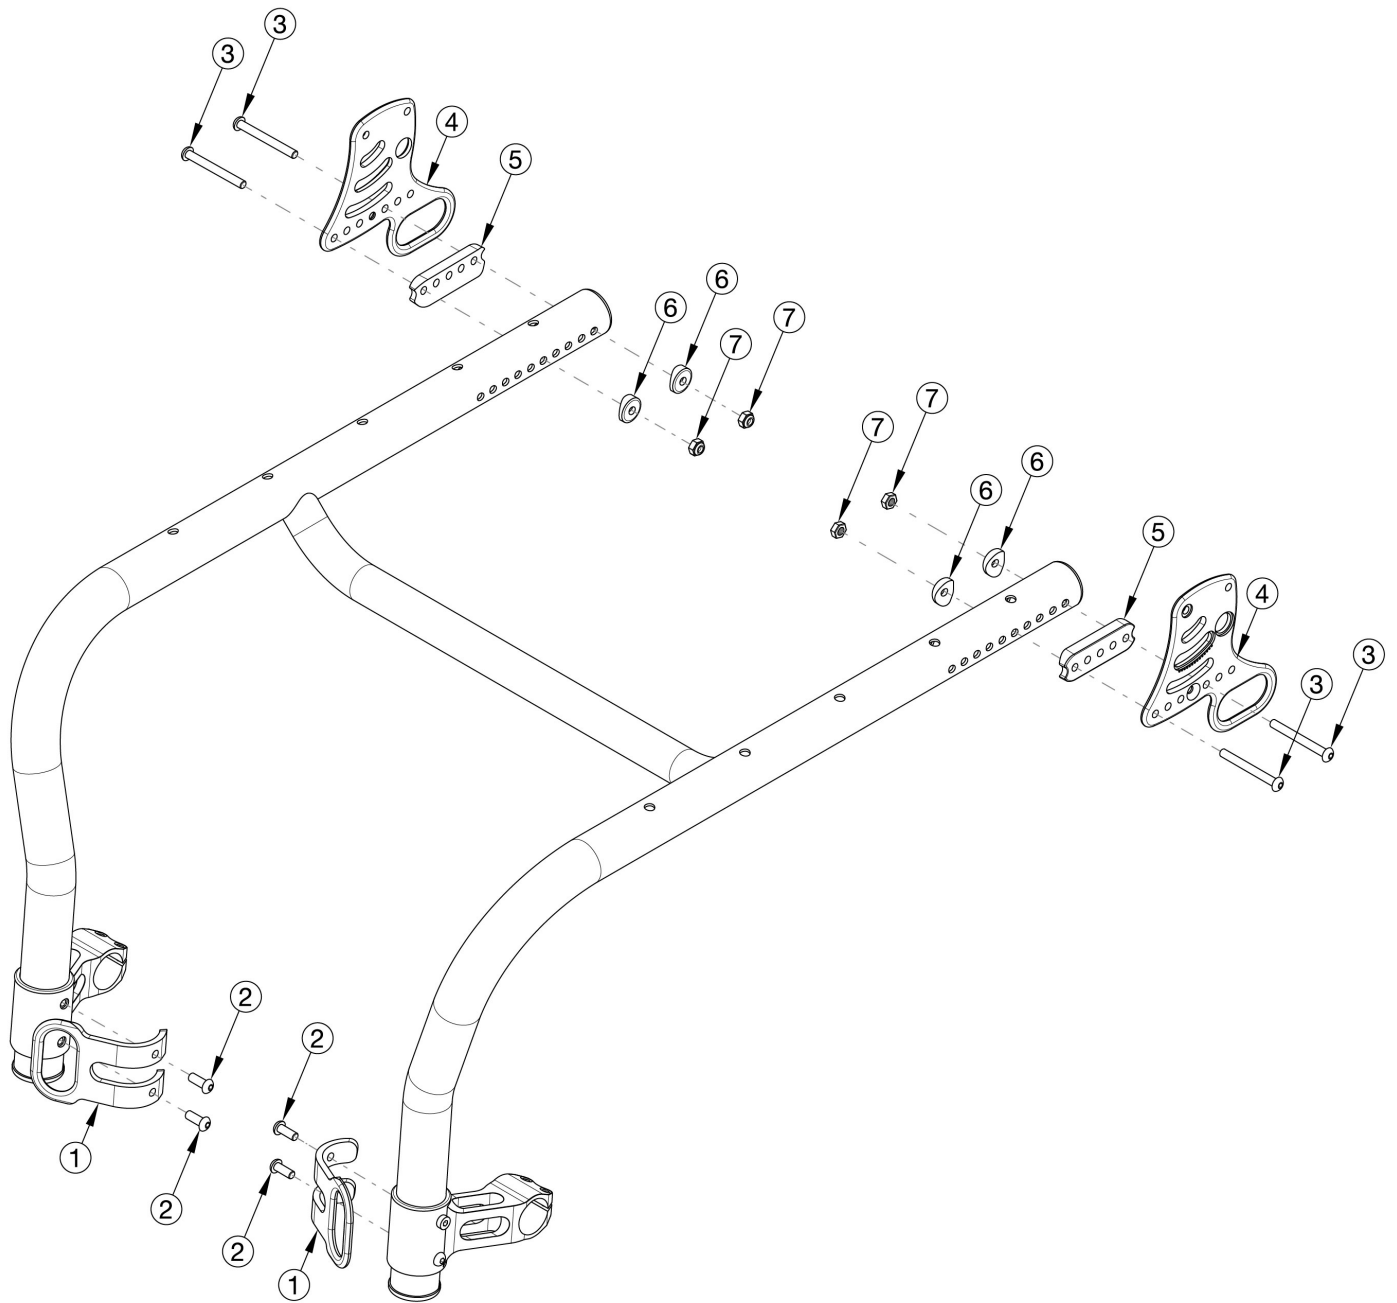

Rogue Style Transit Backrest Option on Rogue ALX

Utilize if chair has Rigid Locking Fold Down Back

Item Number	Part Number	Description	Quantity
1 - 7	117931	Transit Bracket Retrofit Kit for Rigid Locking Fold Down Backrest, Rogue ALX <i>Not available with Heavy Duty Option. This kit is a complete retrofit, containing a pair of front and rear transit brackets and hardware.</i>	1
1 - 7	117931_ _ _	Transit Bracket Retrofit Kit for Rigid Locking Fold Down Backrest, Color Accent, Rogue ALX	1

Item Number	Part Number	Description	Quantity
		<i>Not available with Heavy Duty Option. This kit is a complete retrofit, containing a pair of front and rear transit brackets and hardware.</i>	
2	101708	M6 x 14 BTN SHCS BLKZC w/Patch	4
3a	003232	M6 x 55 BHCS Blk Zc <i>Used when bolt goes through the tower and frame only. Also used when bolt goes through the frame, back bracket and back saddles.</i>	2
3b	107138	M6 x 65, BHCS, P/THD BLZ <i>Used when bolt goes through the tower, frame, back bracket and back saddle</i>	4
3c	101781	M6 x 50mm Partial Thread BHCS Blk ZC <i>Used when bolt goes through the frame, back bracket and back saddle</i>	4
4a	115552	Back Plate, Transit, Right, Black	1
4a	115552_ _ _	Color Accent Back Plate, Transit, Right	1
4b	115553	Back Plate, Transit, Left, Black	1
4b	115553_ _ _	Color Accent Back Plate, Transit, Left	1
5	003715	Back Saddle 1 3/8" Tube	2
6	003716	Saddle 1 3/8" Tube	4
7	100658	M6 Nylock Nut Blk Zn	6