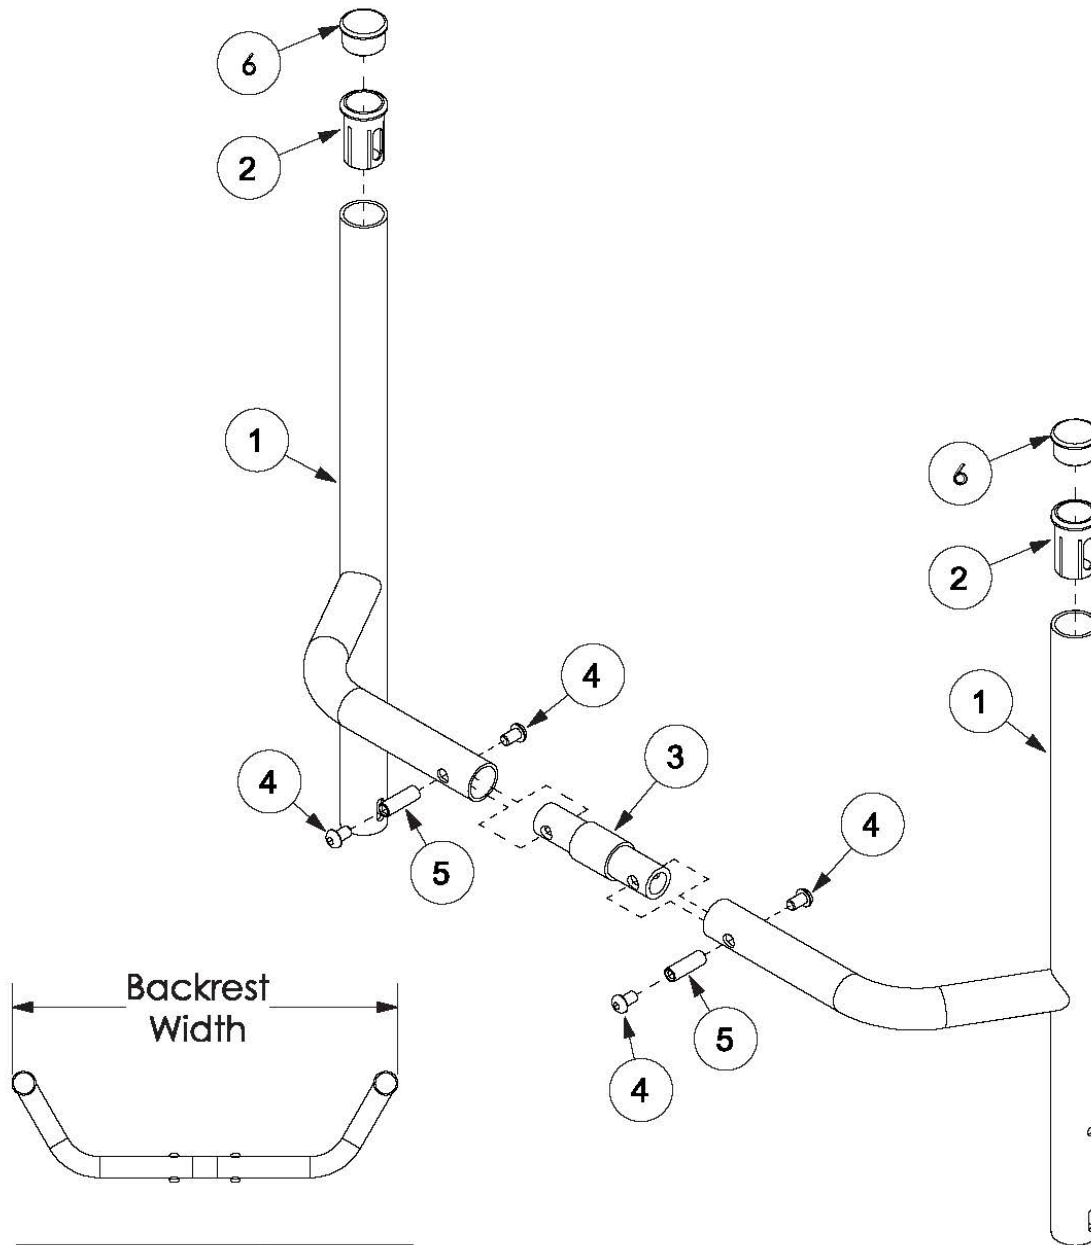

Little Wave XP Fixed Height Backrest with Non-Adjustable Rigidizer Bar

Backrest 10"	10.13"
Backrest 11"	11.13"
Backrest 12"	12.13"
Backrest 13"	13.13"
Backrest 14"	14.13"
Backrest 15"	15.13"
Backrest 16"	16.13"