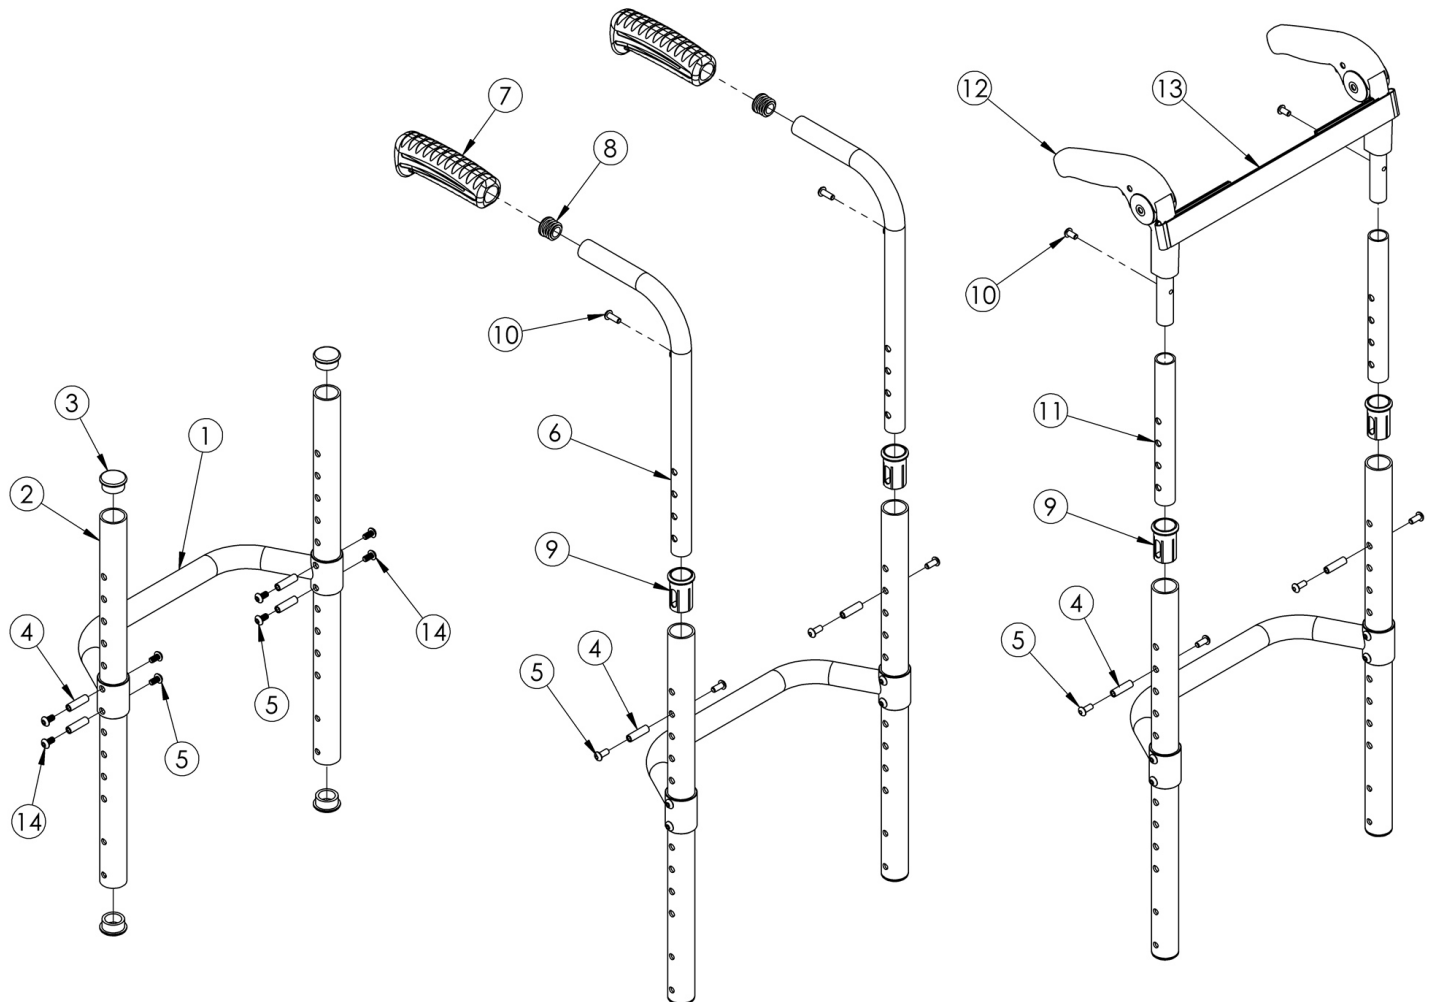

Clik / Rogue XP Fixed Height Back Post

For item 1, see Little Wave Clik Adjustable Height Rigidizer Bar page or Rogue XP Adjustable Height Rigidizer Bar page. <p>
If changing from another style backrest and the Drum Brake is present, a new Drum Brake Cable Kit may be required

Item Number	Part Number	Description	Quantity	Retail
2a, 3	110587	Fixed Height Back Post 7.438" with Tube End Plugs <i>Used with 9" back height with omit push handles</i>	1	\$39.96
2b, 3	110588	Fixed Height Back Post 8.438" with Tube End Plugs <i>Used with 10" back height with omit push handles</i>	1	\$39.96
2c, 3	110589	Fixed Height Back Post 9.438" with Tube End Plugs <i>Used with 11" back height with omit push handles</i>	1	\$39.96
2d, 3	110590	Fixed Height Back Post 10.438" with Tube End Plugs <i>Used with 12" back height with omit push handles</i>	1	\$39.96
2e, 3	110591	Fixed Height Back Post 11.438" with Tube End Plugs <i>Used with 13" back height with omit push handles</i>	1	\$39.96