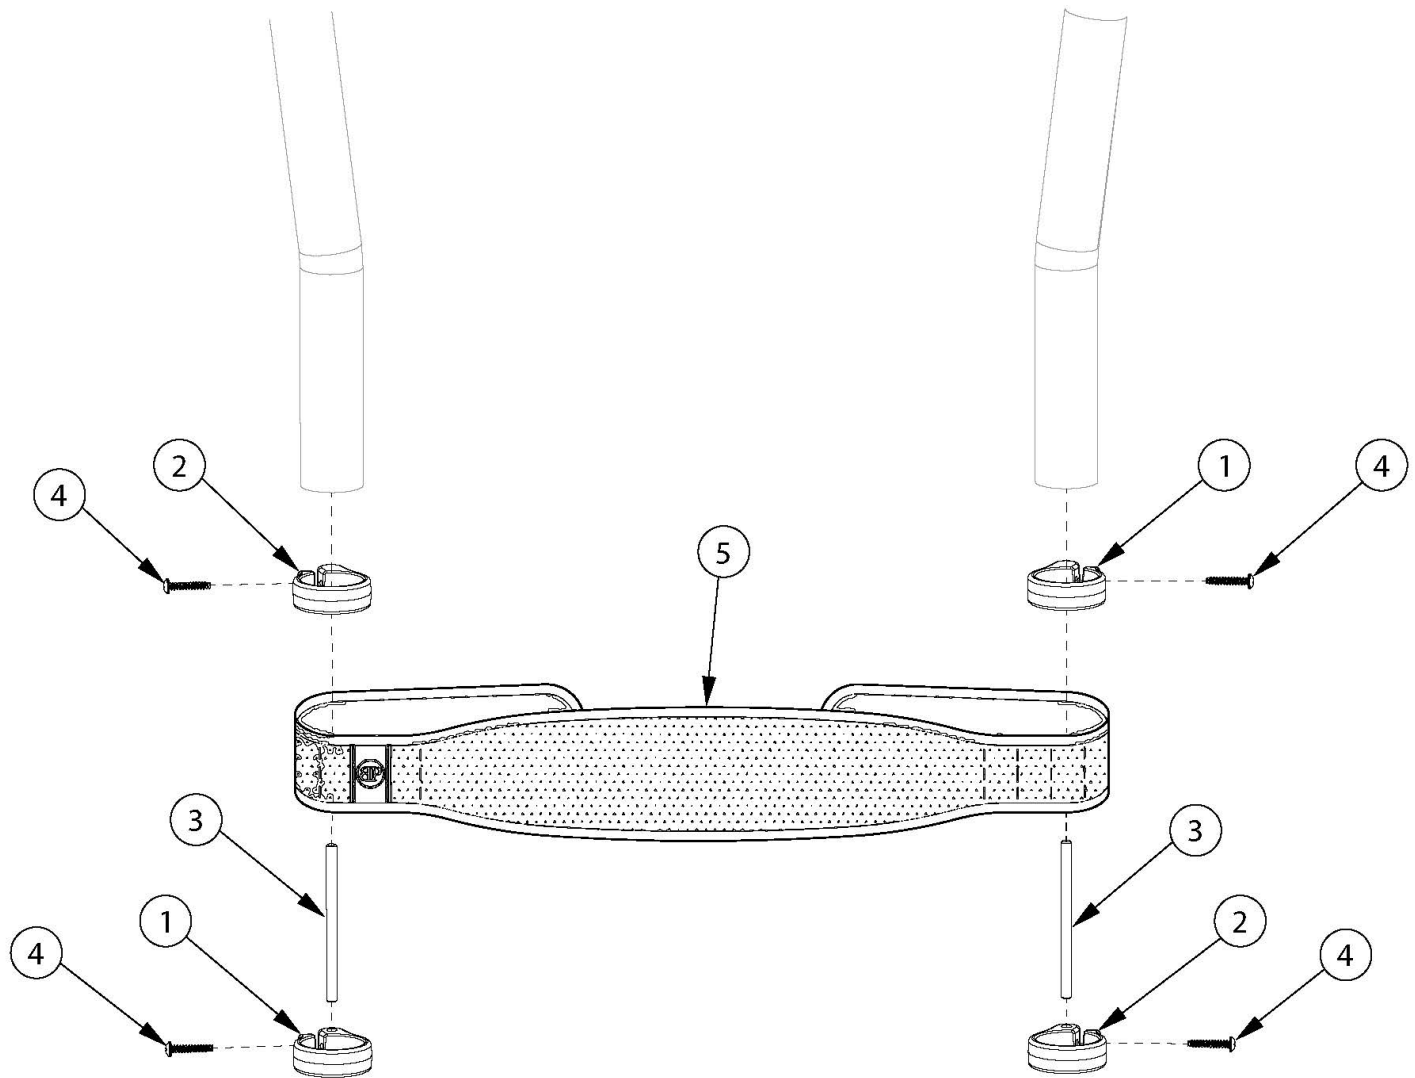

Ethos AeroMesh Calf Strap

Sizes based on seat width

Item Number	Part Number	Description	Quantity
1-4, 5a	108231	Padded AeroMesh Calf Strap with Clamp Assembly, Short 10-14	1
1-4, 5b	108232	Padded AeroMesh Calf Strap with Clamp Assembly, Medium 15-17	1
1-4, 5c	108233	Padded AeroMesh Calf Strap with Clamp Assembly, Long 18-22	1
1	004462	Calf Strap Clamp A	2
2	004463	Calf Strap Clamp B	2
3	004464	Calf Strap Rod	2
4	103589	6-13 x 3/4 Phillips Pan HD, Plastite 45, BLK ZN Screw	4

Item Number	Part Number	Description	Quantity
1-4	108224	Calf Strap Clamp Assembly, Ethos	1
5a	105082	Bodypoint Calf Strap Padded Aeromesh, Short 10-14	1
5b	105080	Bodypoint Calf Strap Padded Aeromesh, Medium 15-17	1
5c	105081	Bodypoint Calf Strap Padded Aeromesh, Long 18-24	1