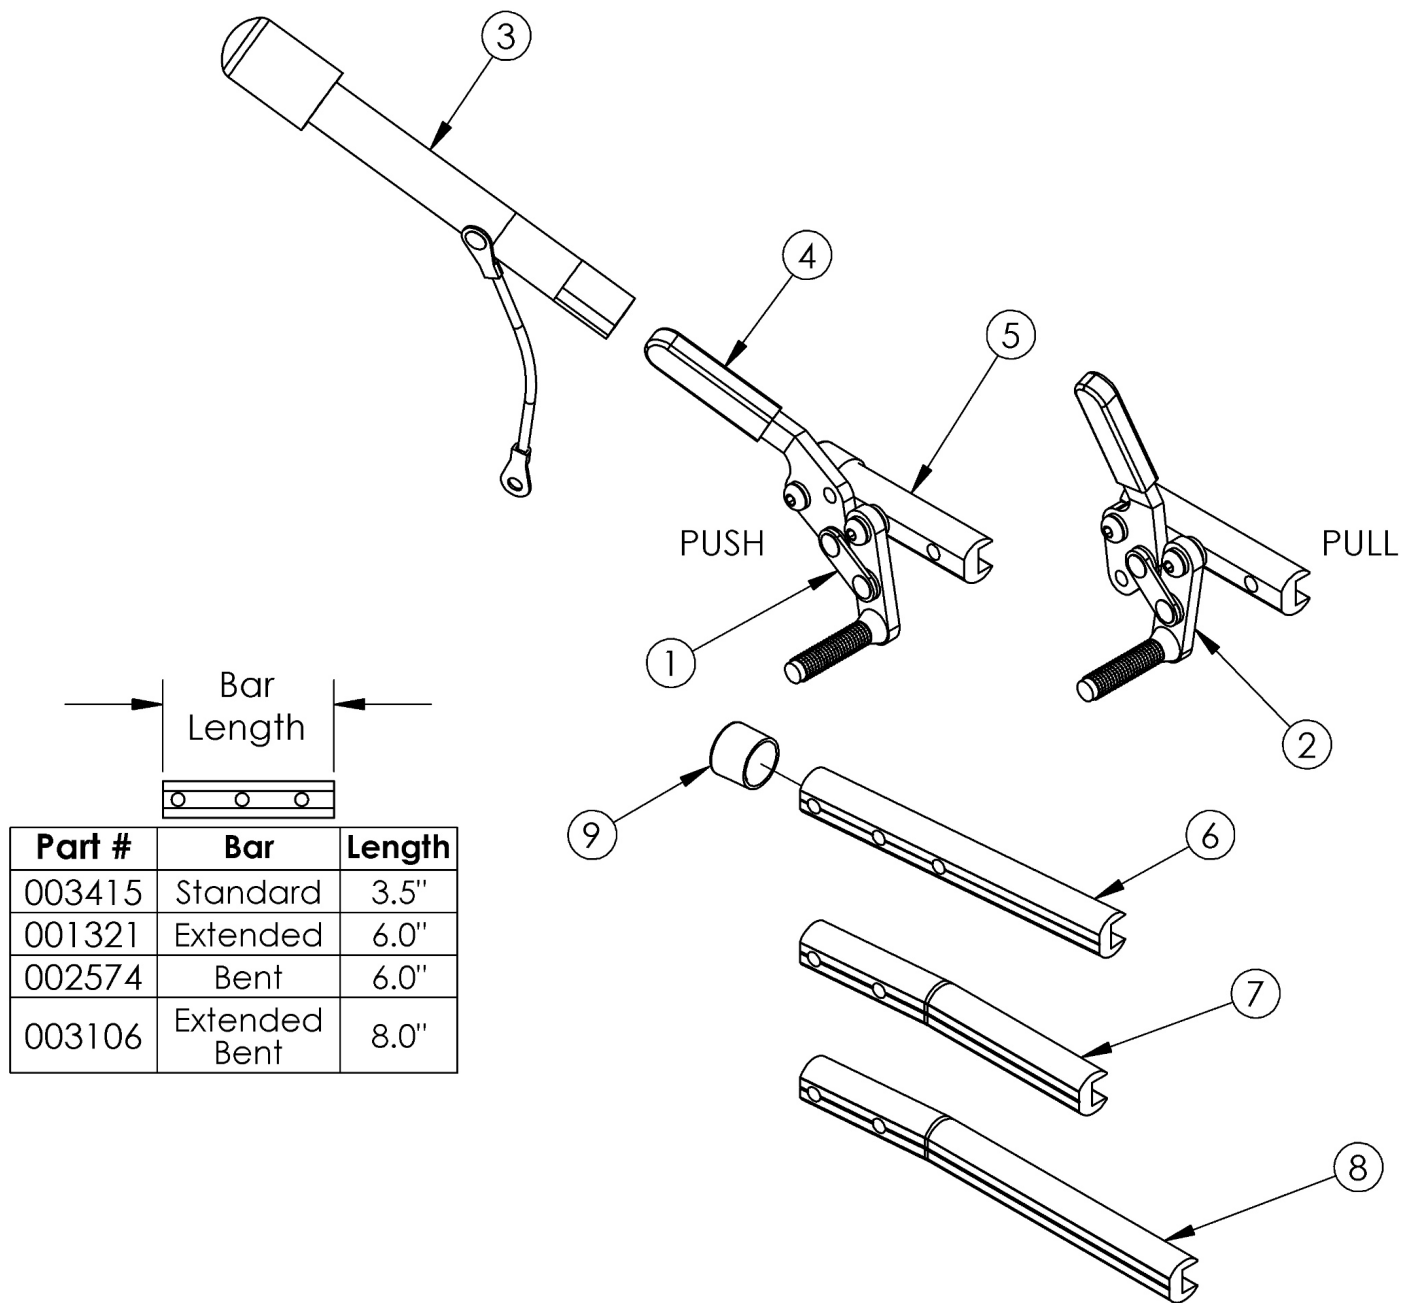

Clik Push and Pull to Lock Wheel Locks

Part #	Bar	Length
003415	Standard	3.5"
001321	Extended	6.0"
002574	Bent	6.0"
003106	Extended Bent	8.0"

Please confirm wheel lock bar length and style for correct replacement parts

Item Number	Part Number	Description	Quantity
1a, 4b, 5	503206	Wheel Lock Assembly, Push Right w/ Instruction <i>This kit contains 200251 wheel lock along with an instruction for reversing the wheel lock</i>	1
1b, 4b, 5	503205	Wheel Lock Assembly, Push Left w/ Instruction <i>This kit contains 200252 wheel lock along with an instruction for reversing the wheel lock</i>	1