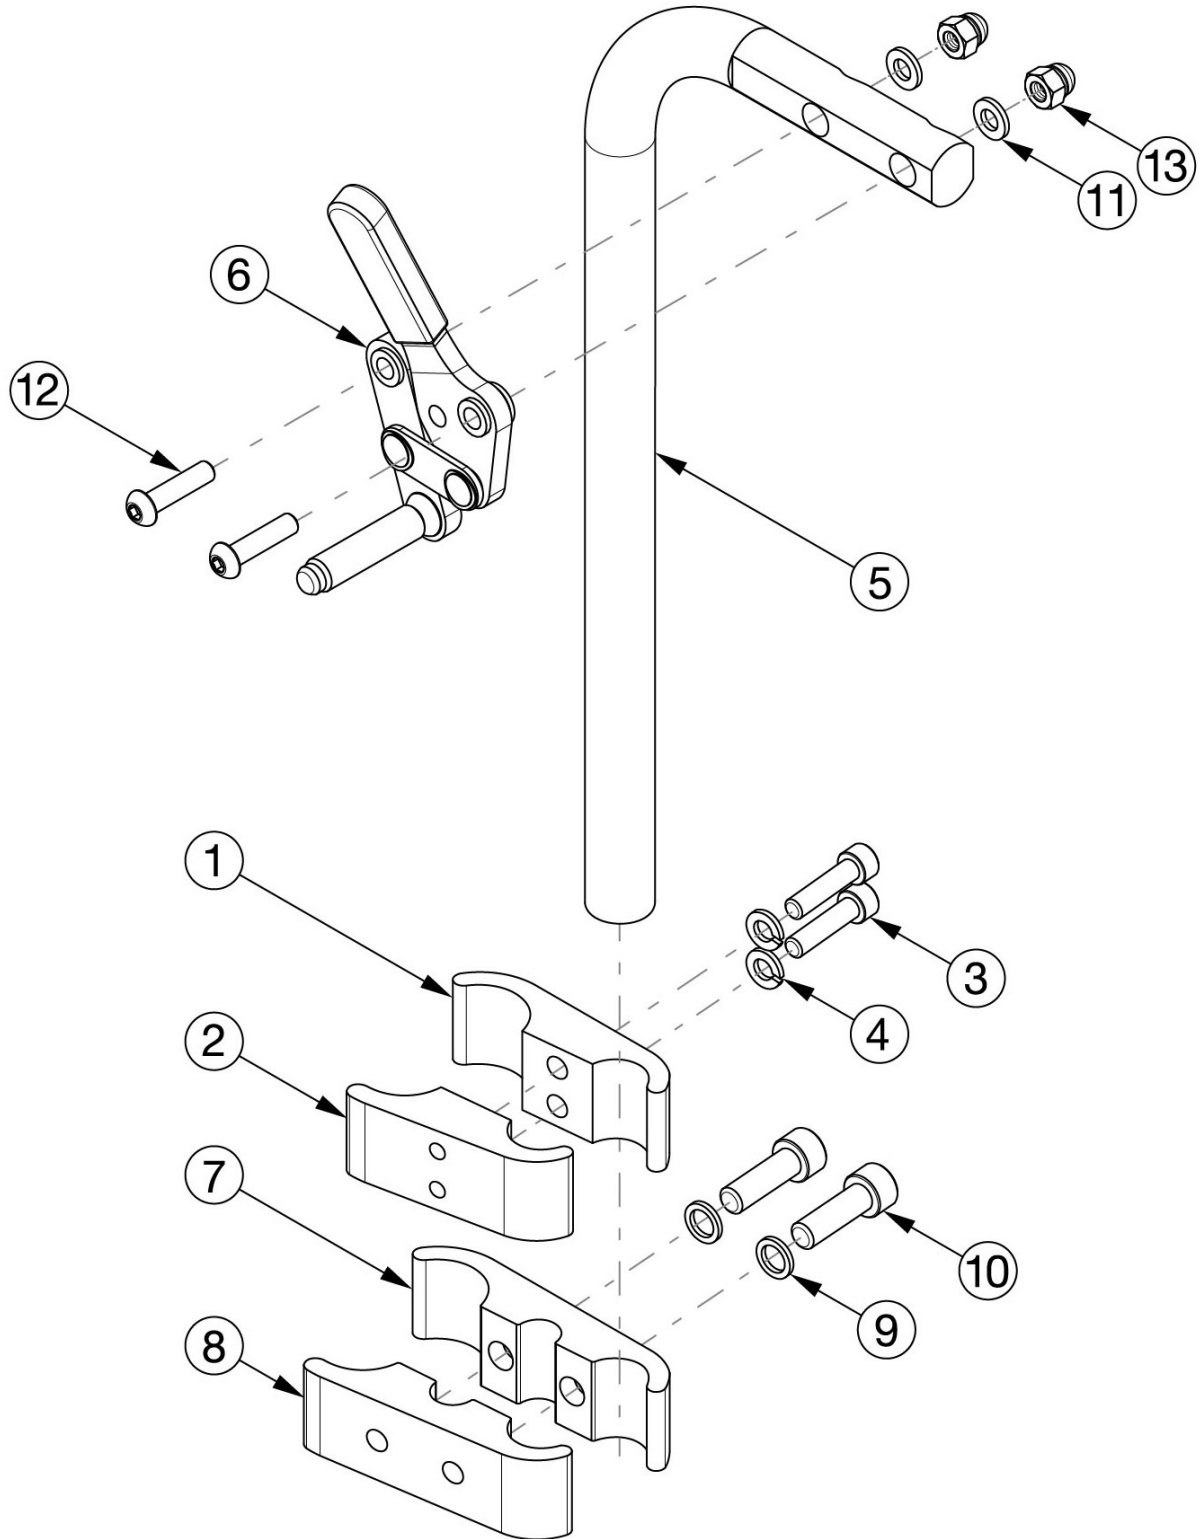

Catalyst E Wheel Locks - Attendant Lock

Standard Clamps utilized with 20" wheels in combination with any Center of Gravity positions and 22" wheels in combination with Center of Gravity position 1. <p>

Extended Clamps utilized with 22" wheels in combination with Center of Gravity positions 2, 3, or 4 and with 24" wheels in combination with any Center of Gravity position.

Item Number	Part Number	Description	Quantity	Retail
1-4, 5a,5b,6a,6b,12 -13	115840	Attendant Wheel Lock, Std Clamp	1	\$148.62
5a,5b,6a,6b,7- 13	115841	Attendant Wheel Lock, Ext Clamp	1	\$159.14
1-4	115842	Std Clamp	1	\$48.36
7-10	115843	Extended Clamp	1	\$58.88
1	002831	Wheel Lock Clamp 1.125 to .75 C'Bored Long Clk <i>Standard Clamp</i>	1	\$9.93
2	002832	Wheel Lock Clamp 1.125 to .75 Threaded Long Clk <i>Standard Clamp</i>	1	\$9.93
3	100780	M6 x 25 SHCS ZC	2	\$2.21
4	101835	M6 Lock Washer Blk Zn	2	\$0.56
5a	112029	Attendant Wheel Lock Mount Bar, Right	1	\$29.40
5b	112030	Attendant Wheel Lock Mount Bar, Left	1	\$29.40
6a	200252	Wheel Lock Push Left	1	\$37.15
6b	200251	Wheel Lock Push Right	1	\$37.15
7	002814	Wheel Lock Clamp 1.125 to .75 C'Bored Extra Long Clk <i>Extended Clamp</i>	1	\$11.04
8	002815	Wheel Lock Clamp 1.125 to .75 Threaded Extra Long Clk <i>Extended Clamp</i>	1	\$11.04
9	101701	Washer 3.315/.350 x .425/.525 x .059/.067 18-8 F/W	2	\$2.76
10	102864	M8 x 25mm SHCS, BLK ZC	2	\$1.66
11	100746	M6 Flat Washer Blk Zn	2	\$1.66
12	101593	M6 x 25 BTN SHCS BLKZC	2	\$1.66
13	100558	M6 NYL INS Domed Cap L/N ZC	2	\$1.10