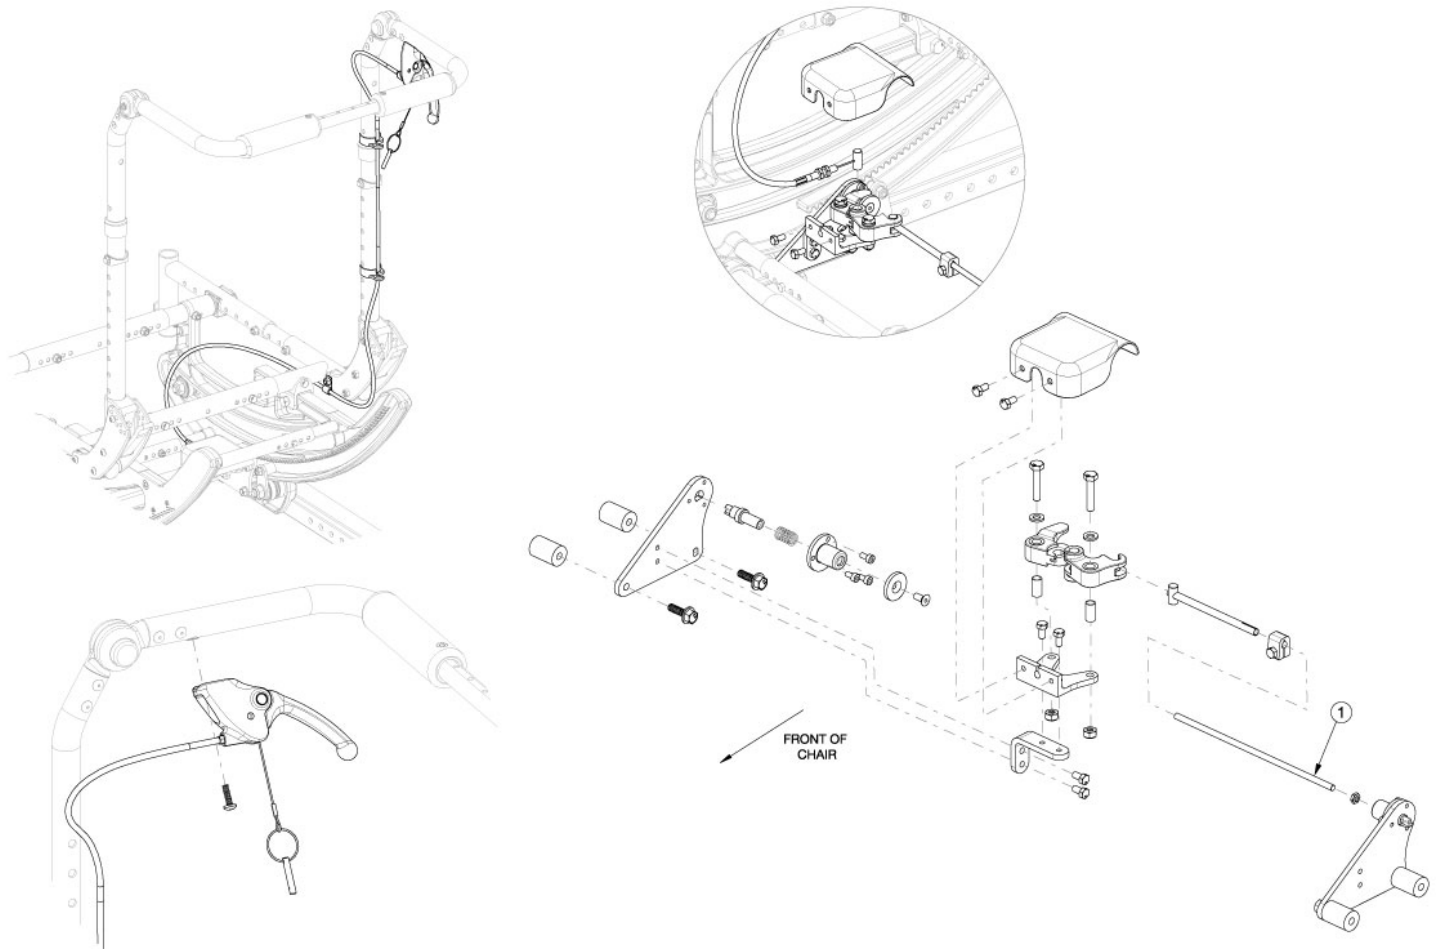

Focus CR Hand Tilt Mechanism Adjustable Height with Adjustable Handle Back - Growth

Has your width range changed? If yes, please select accordingly.

Item Number	Part Number	Description	Quantity	Retail
1a	004295	Rod, Slave, Small, 4.96" <i>Accommodates 14" - 18" Widths</i>	1	\$7.99
1b	004296	Rod, Slave, Medium, 6.96" <i>Accommodates 16" - 20" Widths</i>	1	\$8.19
1c	004297	Rod, Slave, Large, 8.96" <i>Accommodates 18" - 22" Widths</i>	1	\$8.77