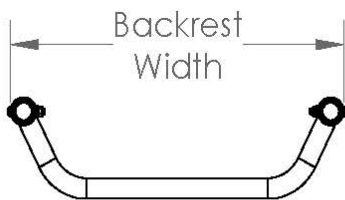

# Rogue ALX Adjustable Height Backrest with Adjustable Height Rigidizer Bar - Growth (Formerly Tsunami)

Backrest 14"	14.3"
Backrest 15"	15.3"
Backrest 16"	16.3"
Backrest 17"	17.3"
Backrest 18"	18.3"
Backrest 19"	19.3"
Backrest 20"	20.3"
Backrest 21"	21.3"
Backrest 22"	22.3"

Item Number	Part Number	Description	Quantity
1a	000185	Adjustable Height Rigidizer Bar 14" Wide	1
1b	000186	Adjustable Height Rigidizer Bar 15" Wide	1
1c	000187	Adjustable Height Rigidizer Bar 16" Wide	1
1d	000188	Adjustable Height Rigidizer Bar 17" Wide	1