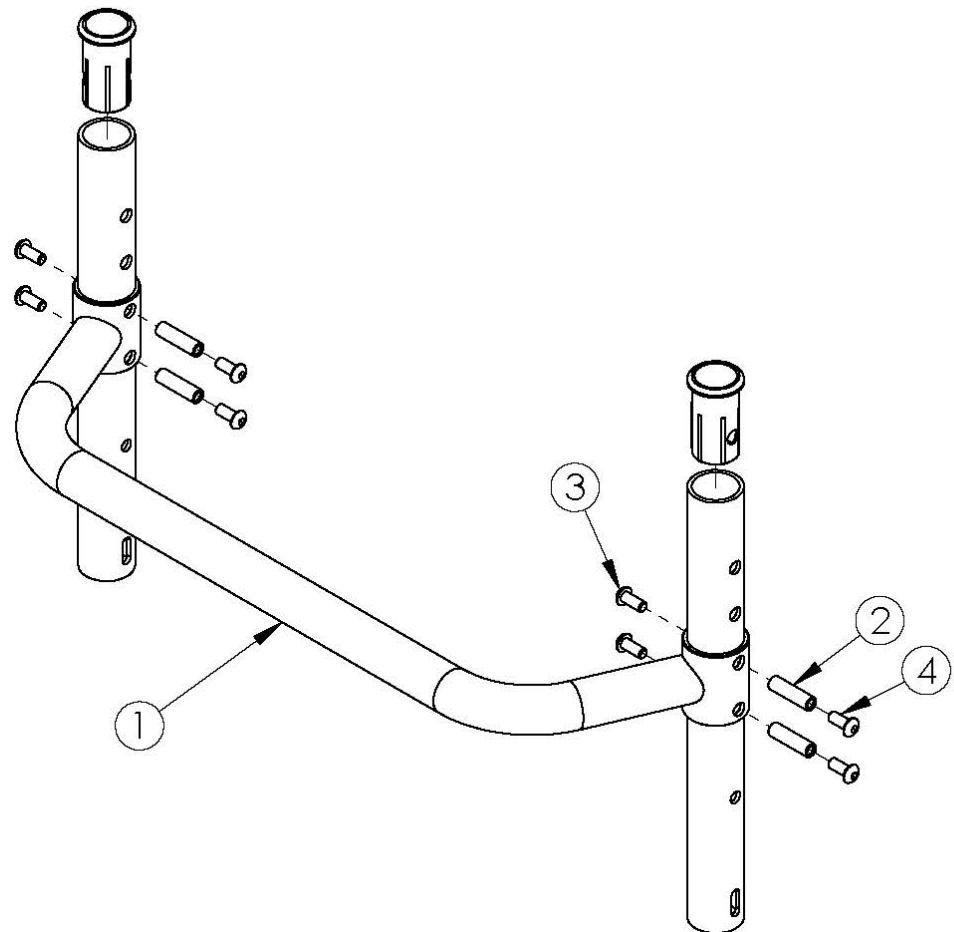

# Rogue ALX Adjustable Height Backrest with Adjustable Height Rigidizer Bar - Growth (Formerly Tsunami)

Backrest 14"	14.3"
Backrest 15"	15.3"
Backrest 16"	16.3"
Backrest 17"	17.3"
Backrest 18"	18.3"
Backrest 19"	19.3"
Backrest 20"	20.3"
Backrest 21"	21.3"
Backrest 22"	22.3"

Item Number	Part Number	Description	Quantity
1a	000185	Adjustable Height Rigidizer Bar 14" Wide	1
1b	000186	Adjustable Height Rigidizer Bar 15" Wide	1
1c	000187	Adjustable Height Rigidizer Bar 16" Wide	1
1d	000188	Adjustable Height Rigidizer Bar 17" Wide	1

<b>Item Number</b>	<b>Part Number</b>	<b>Description</b>	<b>Quantity</b>
1e	000189	Adjustable Height Rigidizer Bar 18" Wide	1
1f	000190	Adjustable Height Rigidizer Bar 19" Wide	1
1g	000191	Adjustable Height Rigidizer Bar 20" Wide	1
1h	000529	Adjustable Height Rigidizer Bar 21"	1
1i	000530	Adjustable Height Rigidizer Bar 22"	1
2	000073	M5 x 24 Threaded Barrel	4
3	100669	M5 x 10 BTN SHCS BLKZC w/Patch	4
4	103524	M5 x 10 BTN SHCS BLK ZN	4