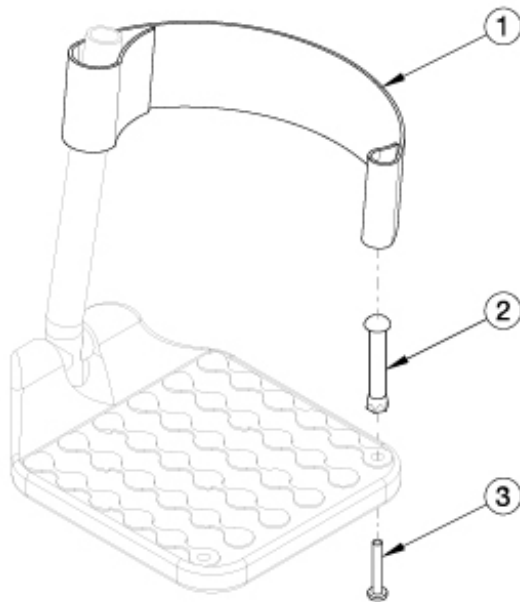

Catalyst Heel Loops

Heel Loop				
Part No.	Used on Chair Widths			Strap Length
	Angle Adjustable / Multi-Angle	Composite	Composite Angle Adjustable	
100591	N/A	14" - 15"	N/A	9.4"
100592	14" - 15"	16" - 17"	15" - 16"	10.4"
100593	16" - 22"	18" - 22"	17" - 22"	11.4"

Adjustable Heel Loop				
Part No.	Used on Chair Widths			Strap Length
	Angle Adjustable / Multi-Angle	Composite	Composite Angle Adjustable	
112009	10" - 13"	N/A	N/A	17"
122956	10" - 13"	14" - 15"	N/A	15.5"
122957	14" - 15"	16" - 17"	15" - 16"	16.4"
103364	14" - 17"	14" - 18"	15" - 17"	19"
122958	16" - 22"	18" - 22"	17" - 22"	17.6"
103365	18" - 20"	19" - 22"	18" - 20"	21"
103366	21" - 22"	N/A	21" - 22"	25"

Item Number	Part Number	Description	Quantity
1a	100591	Heel Loop Strap Short	1
1b	100592	Heel Loop Strap Medium	1
1c	100593	Heel Loop Strap Long	1
1d	122956	Adjustable Heel Loop Small	1
1e	122957	Adjustable Heel Loop Medium	1
1f	122958	Adjustable Heel Loop Large	1
2	100551	Heel Loop Peg	1
3	101471	10-32 x 1-1/4 PH Pan HD T-B T/S ZC	1