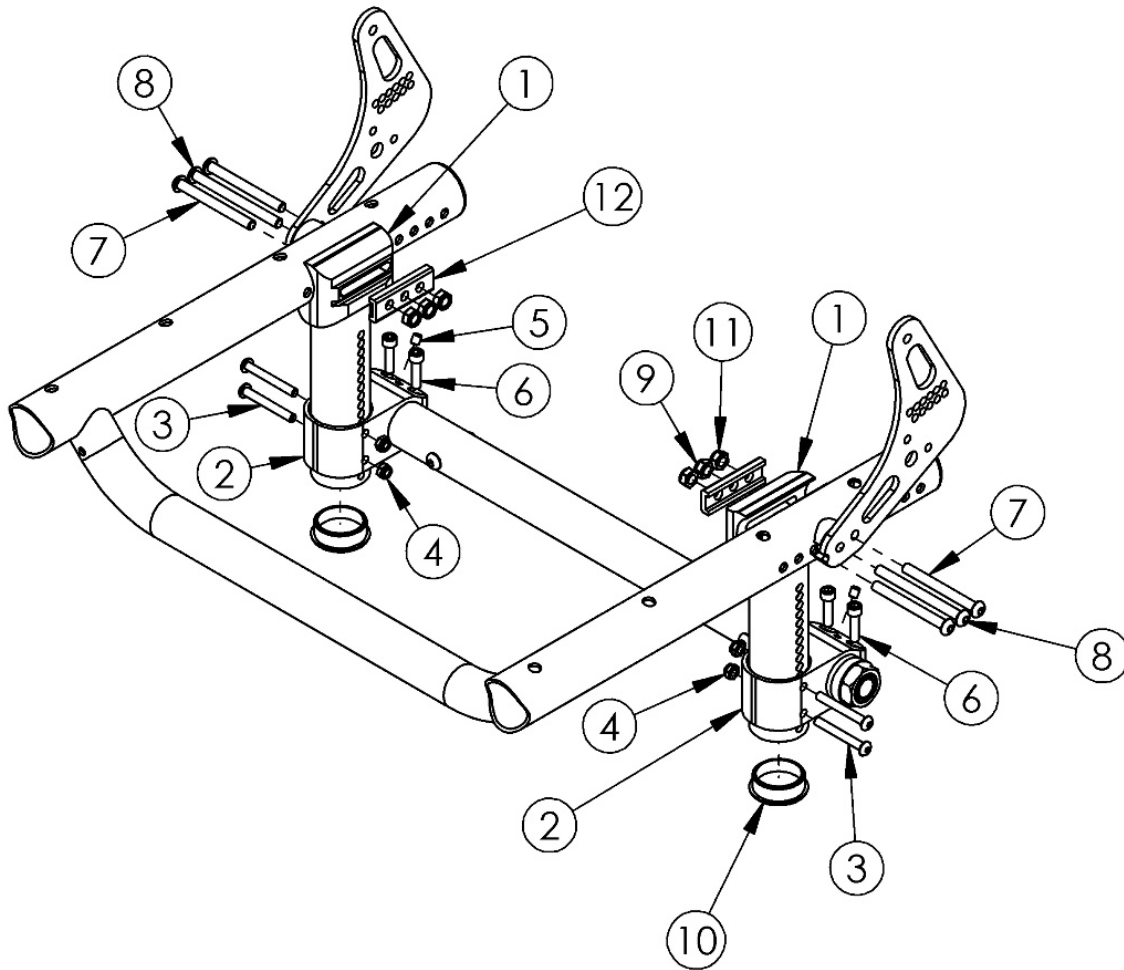

# Discontinued Tsunami Mx Tower Sliding Mount

*This Mx Tower Sliding Mount is discontinued. Please contact Customer Service for more information.*

Item Number	Part Number	Description	Quantity
1	000493	MX Tower, RG ALX	1
2	000462	Camber Mount Offset, RG ALX/LW XP	1
3	101186	M5 X 45 CLS12.9 DIN912 SHCS P/THD BLZ	2
4	100657	M5 Nylock Nut Blk Zn	2
5	105015	M5 X 6 DIN914 SSS CONE PT PLN	1
6	101120	M5 x 16 SHCS BLZ	2

<b>Item Number</b>	<b>Part Number</b>	<b>Description</b>	<b>Quantity</b>
7	003241	M6 x 60 BHCS P/THD Custom Blk Zc	2
8	107139	M6 x 70, BHCS, P/THD BLZ	1
9	101456	M6 Ovl Top L/N ZC	1
10	101113	Tube End Plug 1 3/8"	1
11	100658	M6 Nylock Nut Blk Zn	2