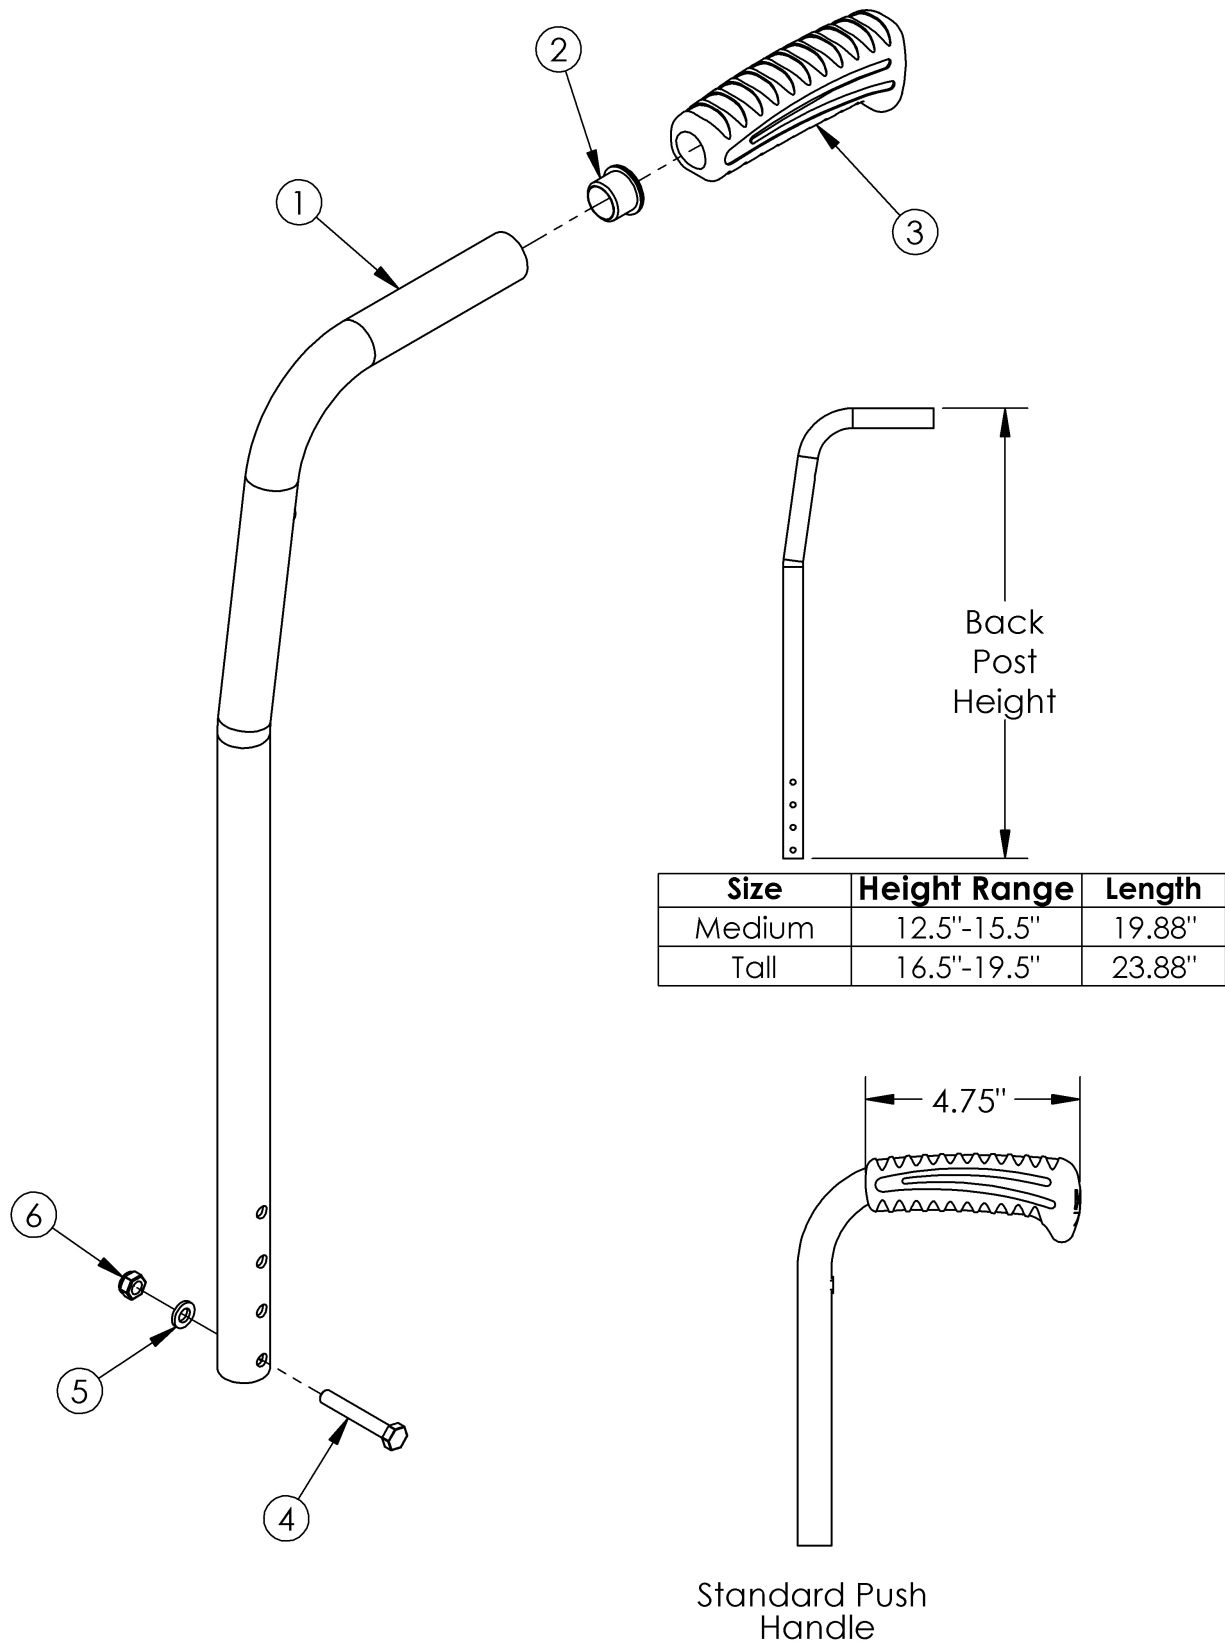

Catalyst 4 Standard Back Post (8° Bend with Push Handle)

Item Number	Part Number	Description	Quantity
1a, 2, 3	100721	Back Post Assembly Medium 8° Bend with Standard Push Handle	1
1b, 2, 3	500550	Back Post Assembly Tall 8° Bend with Standard Push Handle	1
2	100803	Tube End Plug 7/8"	1
3	109433	Ergo Push Handle Grip 7/8" Standard with Instruction	1
4	100681	M6 x 40 CLS8.8 DIN931 HHCS ZC	1
5	101835	M6 Lock Washer Blk Zn	1
6	100658	M6 Nylock Nut Blk Zn	1