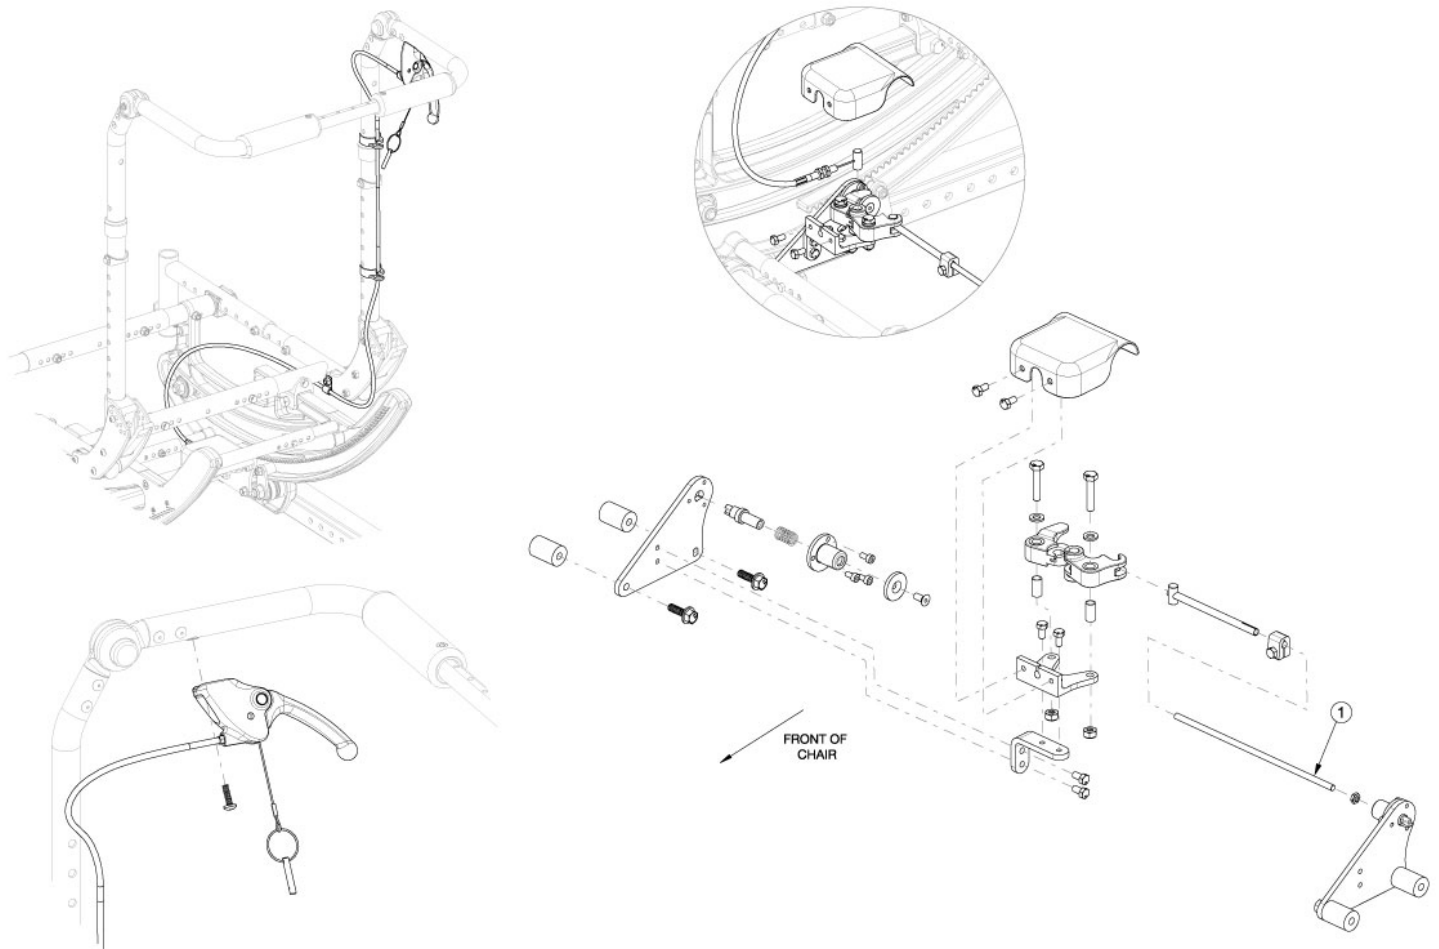

Focus CR Hand Tilt Mechanism Adjustable Height with Adjustable Handle Back - Growth

Item Number	Part Number	Description	Quantity
1a	004295	Rod, Slave, Small, 4.96" <i>Accommodates 14" - 18" Widths</i>	1
1b	004296	Rod, Slave, Medium, 6.96" <i>Accommodates 16" - 20" Widths</i>	1
1c	004297	Rod, Slave, Large, 8.96" <i>Accommodates 18" - 22" Widths</i>	1
1d	112564	Rod, Slave, X-Large, 10.96" <i>Accommodates 23" - 24" Widths</i>	1