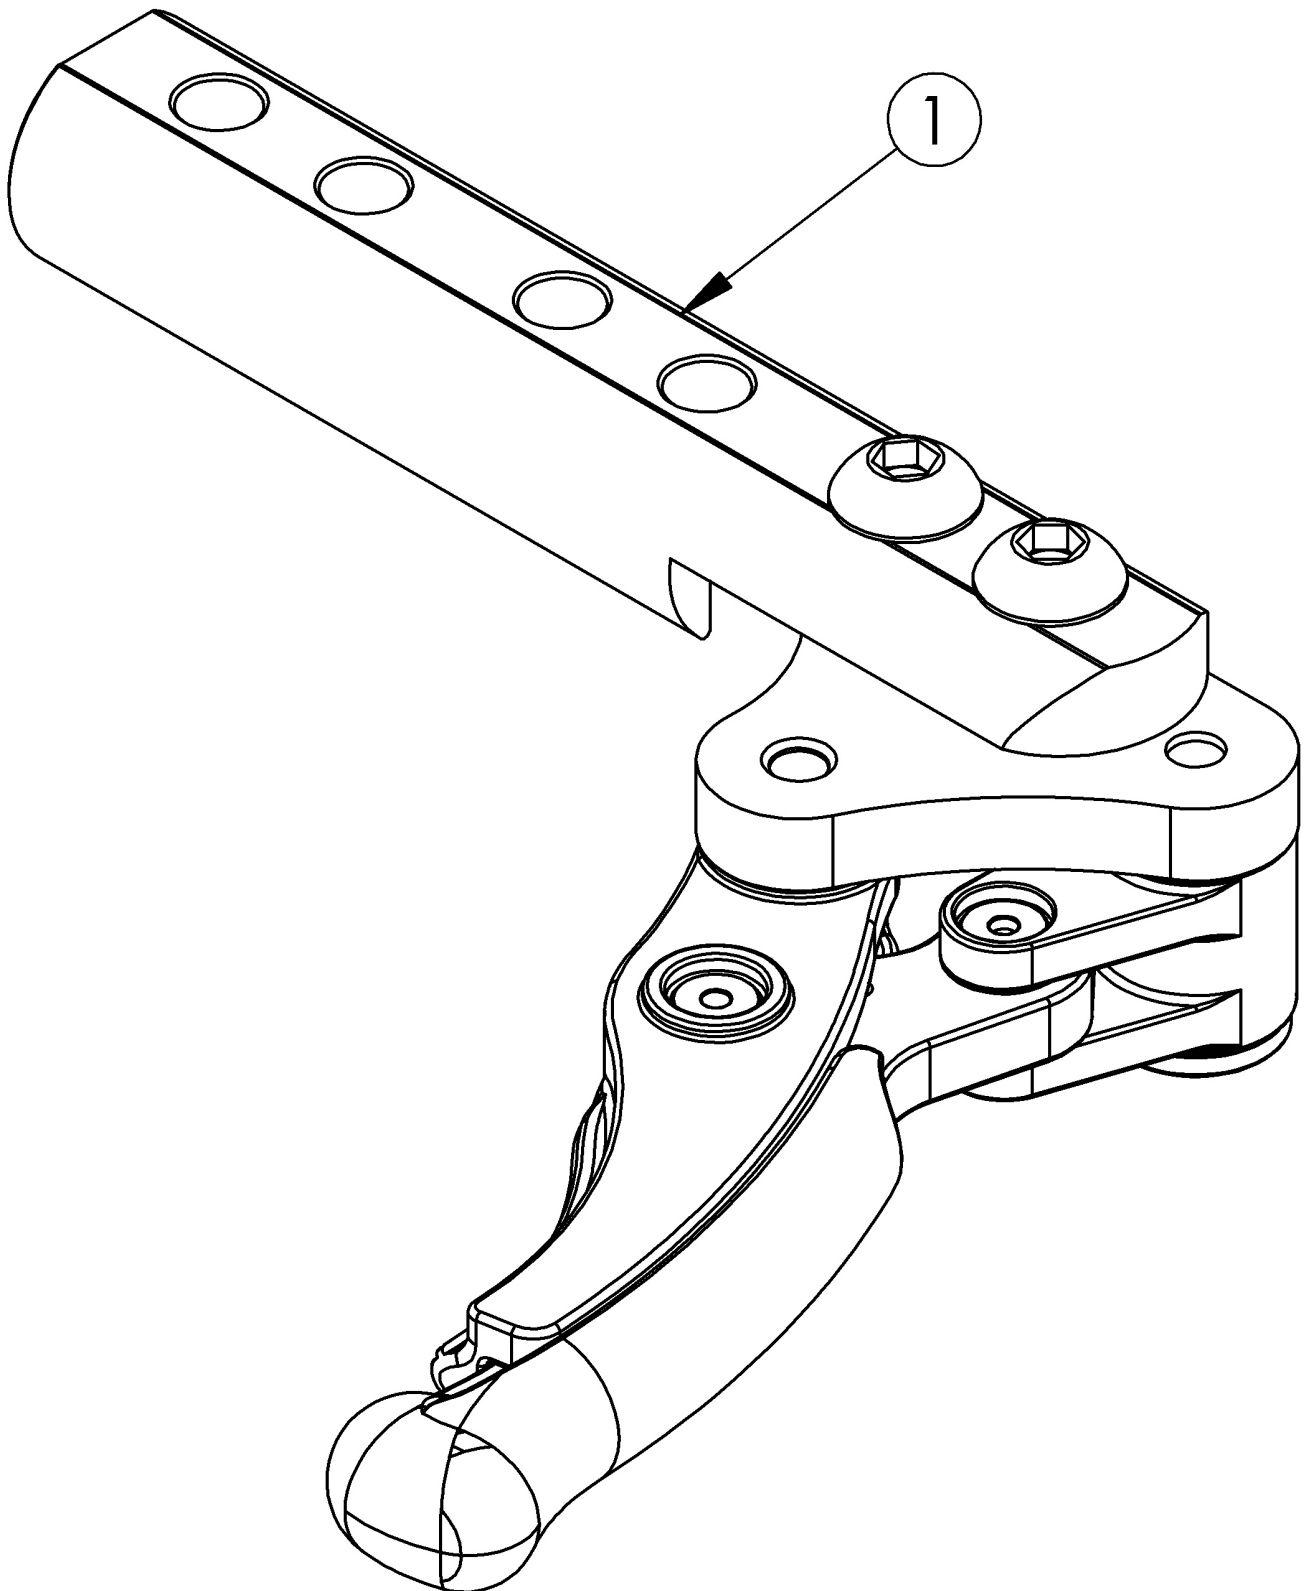

## Rogue2 Wheel Locks - Low Profile Scissor

---

<b>Item Number</b>	<b>Part Number</b>	<b>Description</b>	<b>Quantity</b>
1a	117517	Low Profile Scissor Lock with Instruction, Right, Rogue2	1
1b	117518	Low Profile Scissor Lock with Instruction, Left, Rogue2	1