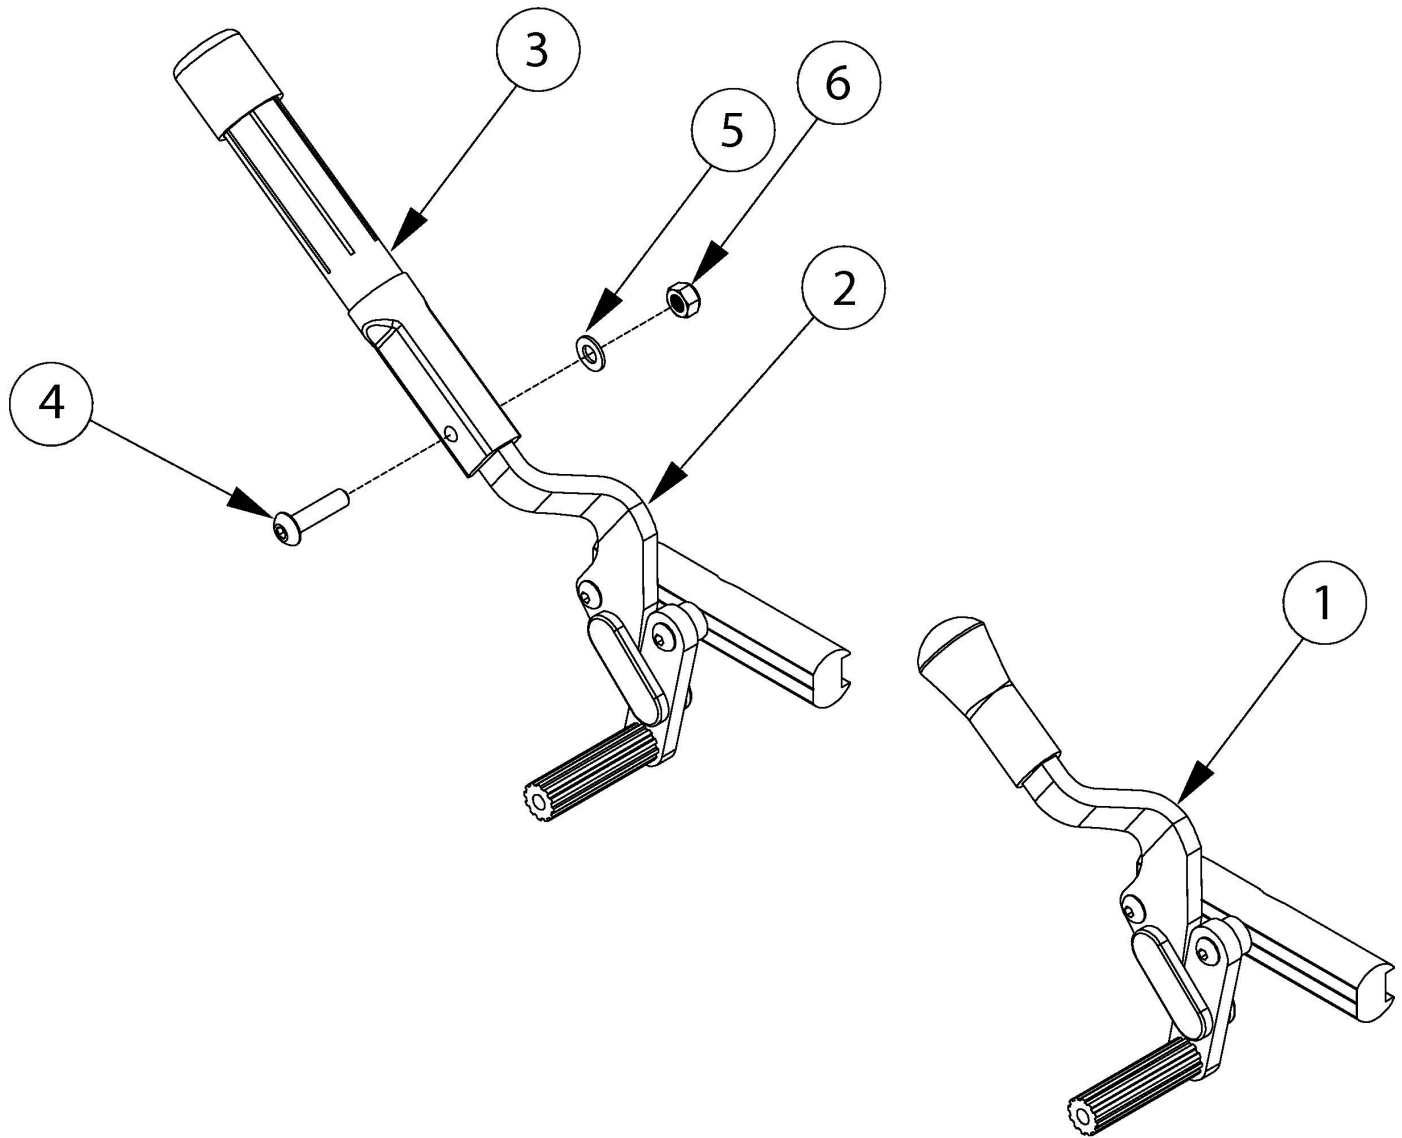

(Discontinued 1) Push and Pull to Lock Wheel Locks

Item Number	Part Number	Description	Quantity
1a	100627	Wheel Lock Push Right <i>Used prior to 5/22/13</i>	1
1b	100628	Wheel Lock Push Left <i>Used prior to 5/22/13</i>	1
1c	100645	Wheel Lock Pull Right <i>Used prior to 5/31/13</i>	1
1d	100644	Wheel Lock Pull Left <i>Used prior to 5/31/13</i>	1
2a, 3-6	100647	Wheel Lock Push w/ Ext Right	1

Item Number	Part Number	Description	Quantity
		<i>Used prior to 6/22/13</i>	
2b, 3-6	100646	Wheel Lock Push w/ Ext Left <i>Used prior to 6/22/13</i>	1
2c, 3-6	100852	Wheel Lock Pull w/ Ext Right <i>Used prior to 5/11/13</i>	1
2d, 3-6	100853	Wheel Lock Pull w/ Ext Left <i>Used prior to 5/11/13</i>	1
3-6	100854	Brake Extension Replacement <i>Only available with 100646, 100647, 100852 and 100853 wheel locks</i>	1
4	101117	M5 x 22 BTN SHCS BLK ZC	1
5	101856	Flat Washer, M5, Blk Zn	1
6	100657	M5 Nylock Nut Blk Zn	1