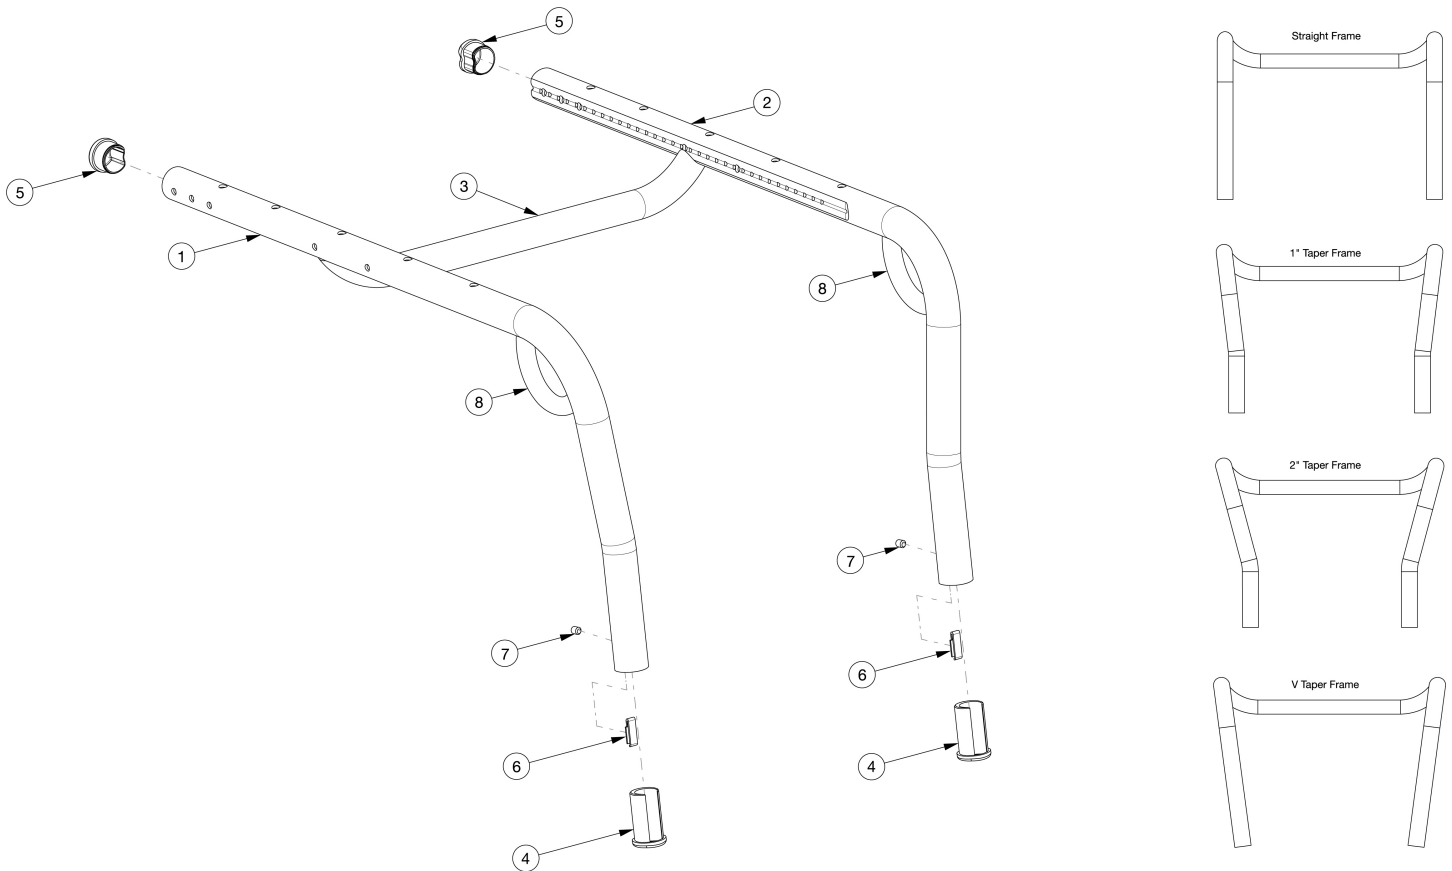

Ethos Seat Frame

Replacement Seat Frames may be quoted but must be ordered through Customer Service. Serial number required upon order
 Replacement Ethos Transit Seat Frames will include front transit brackets only. To quote rear transit brackets, please see Ethos Transit page.

Item Number	Part Number	Description	Quantity
1a, 2a, 3-7	RFETSEAT	Replacement Ethos Seat Frame	1
1b, 2b, 3-8	RFETTRANS	Replacement Ethos Transit Seat Frame <i>Does not include transit backplates</i>	1
1c, 2c, 3-7	RFETGIT	Replacement Ethos Seat Frame with Hydrographic	1
4a	003984	Footrest Bushing 1.125, Black	2
4b	107710_ _ _	Footrest Bushing, Highlight Color	2
5	002791	Seat Tube End Cap	2
6	002798	Footrest Screw Plate	2
7	102090	M6 Set Screw Flat Point	2