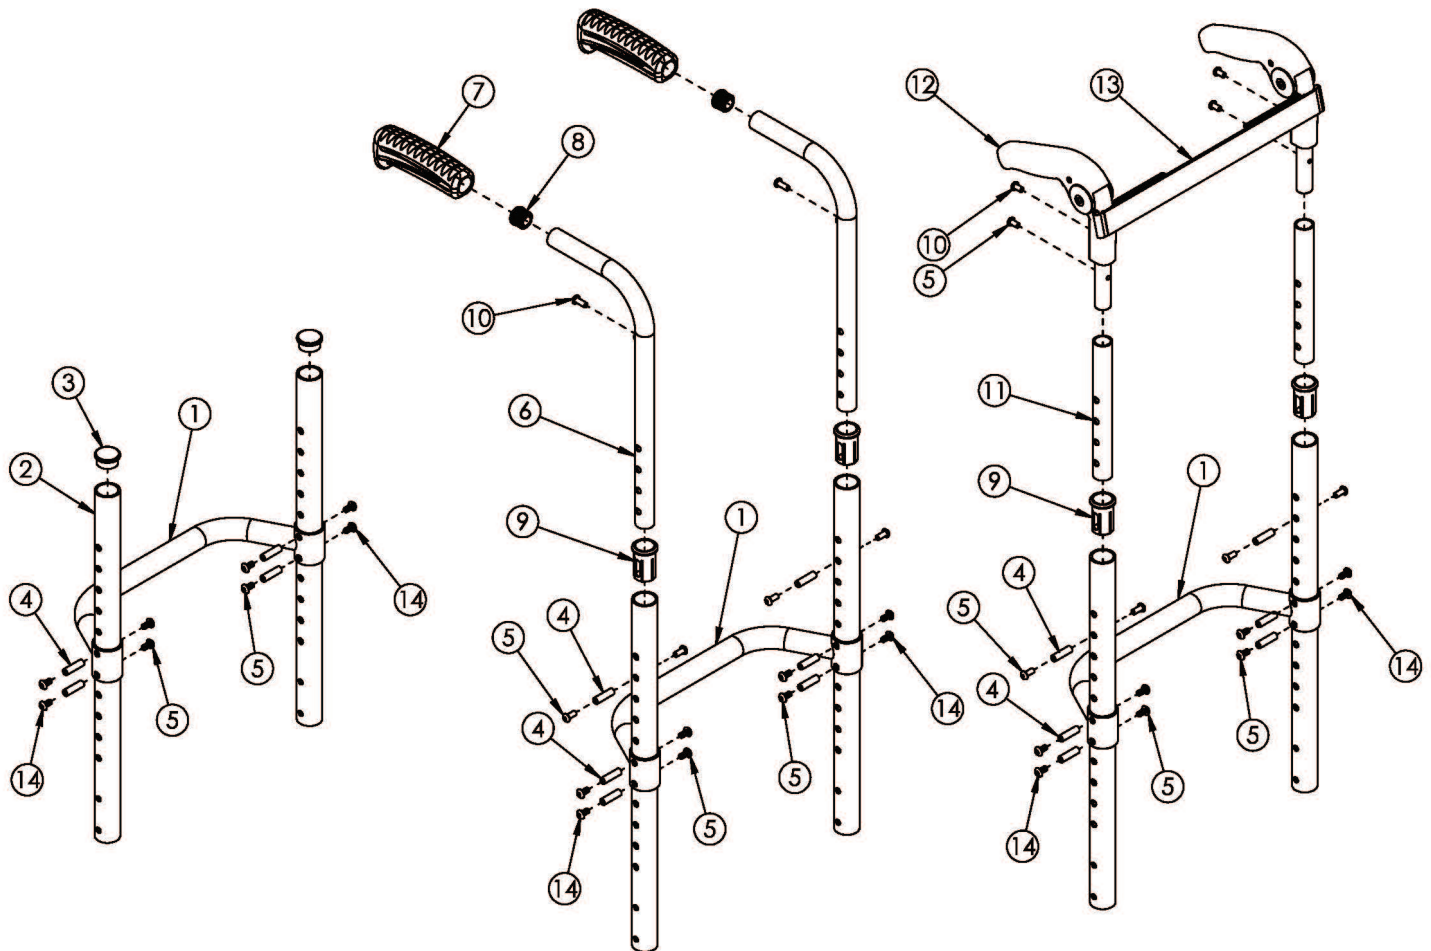

Rogue Style Fixed Height Back Post with Adjustable Height Rigidizer Bar on Tsunami

This Rogue Style Backrest is not available with the Tsunami Heavy Duty option <p>

If retrofitting to this backrest style, a minimum 1" of adjustable depth is required in addition to the Rogue Style Locking Backrest Mount and Hardware.

Item Number	Part Number	Description	Quantity	Retail
1a	000185	Adjustable Height Rigidizer Bar 14"	1	\$81.05
1b	000186	Adjustable Height Rigidizer Bar 15"	1	\$81.05
1c	000187	Adjustable Height Rigidizer Bar 16"	1	\$81.05
1d	000188	Adjustable Height Rigidizer Bar 17"	1	\$81.05
1e	000189	Adjustable Height Rigidizer Bar 18"	1	\$81.05
1f	000190	Adjustable Height Rigidizer Bar 19"	1	\$81.05
1g	000191	Adjustable Height Rigidizer Bar 20"	1	\$81.05

Item Number	Part Number	Description	Quantity	Retail
13b	001751	Tension Strap Folding Handle 16-17 Wide	1	\$21.55
13c	001752	Tension Strap Folding Handle 18-19 Wide	1	\$22.82
13d	001753	Tension Strap Folding Handle 20-22 Wide	1	\$23.98
14	103524	M5 x 10 BTN SHCS BLK ZN	4	\$0.52