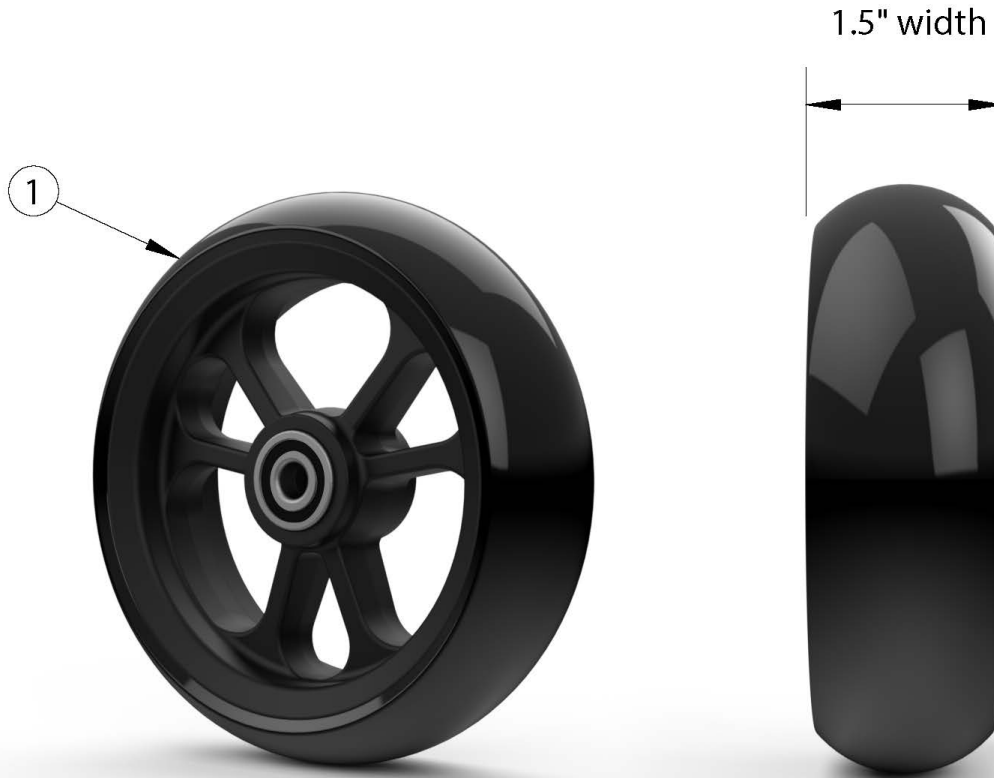

Rogue2 Casters - 1.5" Poly

Item Number	Part Number	Description	Quantity
1a	111842	Caster 4 x 1.5" Poly <i>Replaced part numbers 100809 and 102353</i>	1
1b	111843	Caster 5 x 1.5" Poly <i>Replaced part numbers 100807 and 103014</i>	1
1c	111844	Caster 6 x 1.5" Poly <i>Replaced part number 100786</i>	1