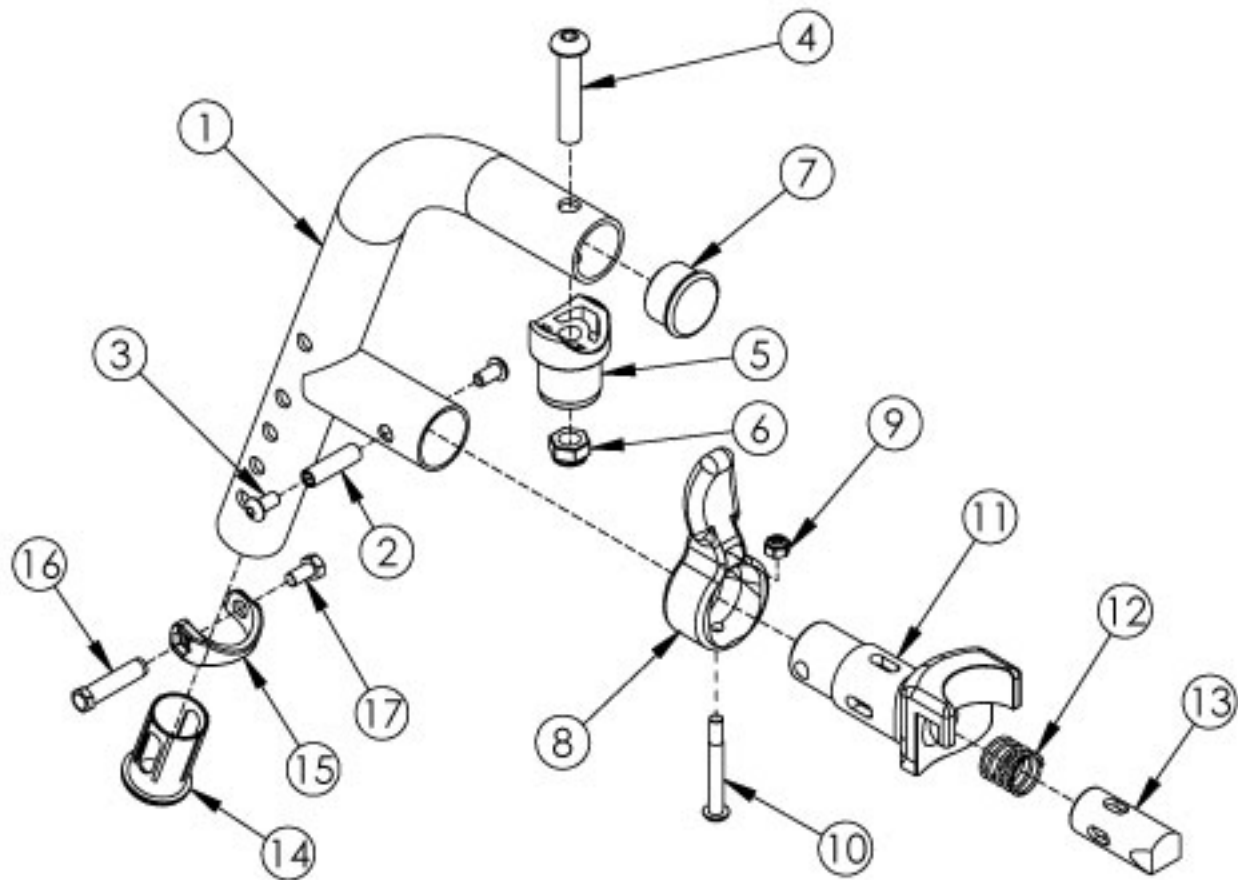

Liberty 70 Degree Extension Mount Hanger

Please Note: If chair was built with hangers omitted, then latch blocks need to be ordered with hangers. Please reference the "Seat Frame" parts manual page.

Item Number	Part Number	Description	Quantity
1, 7, 14	100180_ _ _	Hanger Tube Assm 70 Extension Mount _ _ _	1
1-17	504635_ _ _	Hanger Assm 70 Extension Mount 4-Way - In-Line	1
1-17	504657_ _ _	Hanger Assm 70 Extension Mount 4-Way - Out Left	1
1-17	504658_ _ _	Hanger Assm 70 Extension Mount 4-Way - Out Right	1
8-13	003225	Assembled 4-Way In Line Hanger Release	1
8-13	003225INST	Assembled 4-Way In Line Hanger Release with Instruction	1
8-13	003643	Assembled 4-Way Out Hanger Release, Left	1
8-13	003643INST	Assembled 4-Way Out Hanger Release, Left with Instruction	1
8-13	003642	Assembled 4-Way Out Hanger Release, Right	1

Item Number	Part Number	Description	Quantity
8-13	003642INST	Assembled 4-Way Out Hanger Release, Right with Instruction	1
2	000073	M5 x 24 Threaded Barrel	1
3	100669	M5 x 10 BTN SHCS BLKZC w/Patch	2
4	100673	M8 x 45 BTN SHCS BLKZC	1
5	000032	Footrest Hanger Pivot Saddle	1
6	100659	M8 Nylock Nut Blk Zn	1
7	100804	Tube End Plug 1"	1
8	003228	Hanger Latch, 4-Way, Lever	1
8	003228INST	Hanger Latch, 4-Way, Lever with Instruction	1
9	100657	M5 Nylock Nut Blk Zn	1
10	001374	M5 x 40 BHCS P/THD BLKZC	1
11	003226	Hanger Latch Bracket	1
11	003226INST	Hanger Latch Bracket with 4-way Release Instruction	1
12	000119	Hanger Spring	1
13	003227	Hanger Latch Pin	1
13	003227INST	Hanger Latch Pin with 4-Way Release Instruction	1
14	000034	Sleeve 3/4" x 1 1/2"	1
15	000988	Fastener Retainer	1
16	000987	Threaded Fastener	1
17	200427	M5 x 10 CLS8.8 HHCS ZC w/Patch DIN933	1