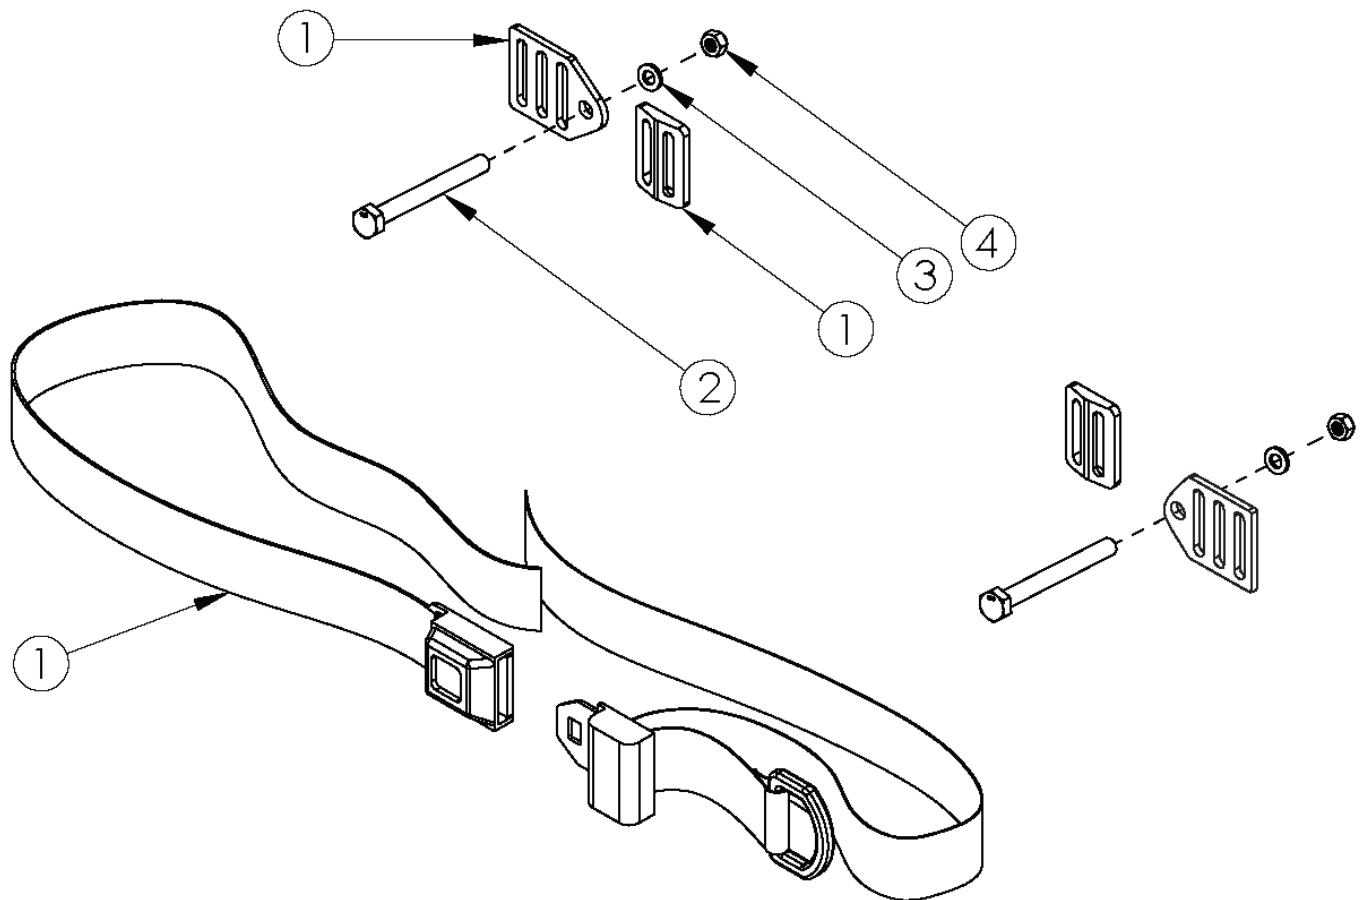

1.5" Auto Buckle Pelvic Positioning Belt

Item Number	Part Number	Description	Quantity	Retail
1a, 2a, 3, 4	111386	Belt Pelvic Positioning 1.5" Auto Buckle 56", Catalyst/Spark <i>Used with seat widths up to 20" and standard weight capacity</i>	1	\$80.00
1a, 2b, 3, 4	111387	Belt Pelvic Positioning 1.5" Auto Buckle 56", Focus <i>Used with 14"-20" seat widths</i>	1	\$80.00
1a, 2c, 3, 4	111388	Belt Pelvic Positioning 1.5" Auto Buckle 56", Tsunami/Rogue <i>Used with seat widths up to 18" and standard weight capacity</i>	1	\$80.00
1a, 2d, 3, 4	111389	Belt Pelvic Positioning 1.5" Auto Buckle 56", Klik/Ethos <i>Used with seat widths up to 18"</i>	1	\$80.00
1a, 2e, 3, 4	111390	Belt Pelvic Positioning 1.5" Auto Buckle 56", Flip/Liberty <i>Used with seat widths up to 20"</i>	1	\$80.00
1b, 2a, 3, 4	111391	Belt Pelvic Positioning 1.5" Auto Buckle 60", Catalyst/Spark <i>Used with 21"-22" seat widths and all heavy duty</i>	1	\$80.00