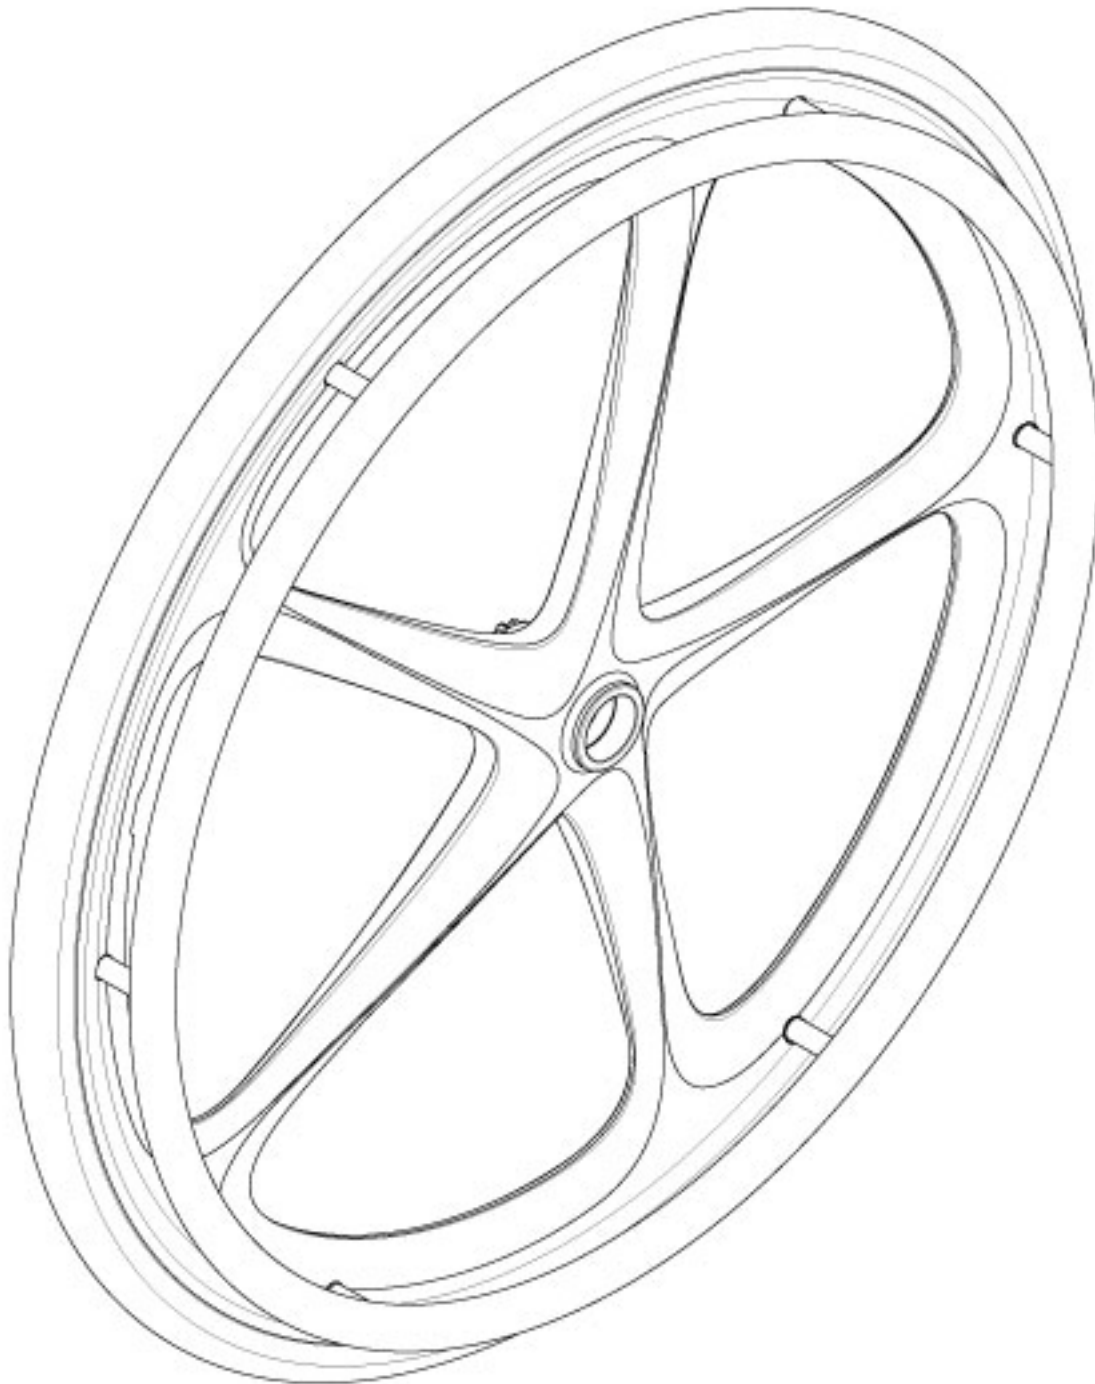

CR45 24" MAXX Mag Wheel / Tire / Handrim Kits

Not all components of the Wheel, Tire and handrim kits will be listed. If changing wheel size and anti-tips are present, new anti-tips may be required. If changing wheel size, new axles/receivers and handrims may be needed. If changing wheel size and Attendant Foot Lock or T-Arms are present, spacer 112503 is required which can be found on the CR45 Axle Plate page See CR45 Axles page for axle and receiver utilization.