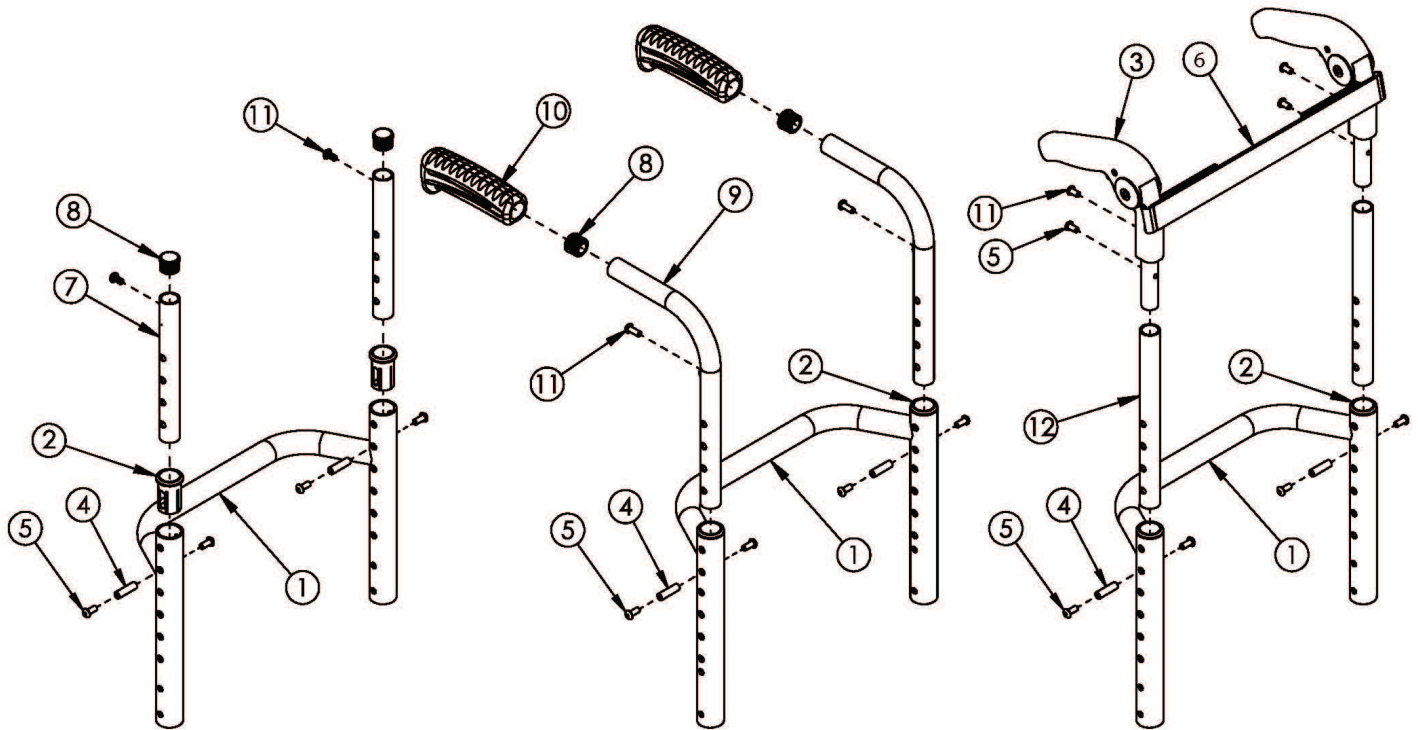

Rogue Style Height Adjustable Back Post with Non-Adjustable Height Rigidizer Bar on Tsunami

This Rogue Style Backrest is not available with the Tsunami Heavy Duty option <p>

If retrofitting to this backrest style, a minimum 1" of adjustable depth is required in addition to the Rogue Style Locking Backrest Mount and Hardware.

Item Number	Part Number	Description	Quantity	Retail
1a, 2	107231	Height Adjustable Rigid Backrest with Sleeves 14" Assembly <i>Used with standard push handles, low push handles or omit push handles in any back height range or used with fold down push handles with tall back height range</i>	1	\$133.36
1d, 2	107232	Height Adjustable Rigid Backrest with Sleeves 15" Assembly <i>Used with standard push handles, low push handles or omit push handles in any back height range or used with fold down push handles with tall back height range</i>	1	\$134.18
1g, 2	107233	Height Adjustable Rigid Backrest with Sleeves 16" Assembly <i>Used with standard push handles, low push handles or omit push handles in any back height range or used with fold down push handles with tall back height range</i>	1	\$135.40
1j, 2	107234	Height Adjustable Rigid Backrest with Sleeves 17" Assembly <i>Used with standard push handles, low push handles or omit push handles in any back height range or used with fold down push handles with tall back height range</i>	1	\$136.42
1m, 2	107235	Height Adjustable Rigid Backrest with Sleeves 18" Assembly	1	\$139.47