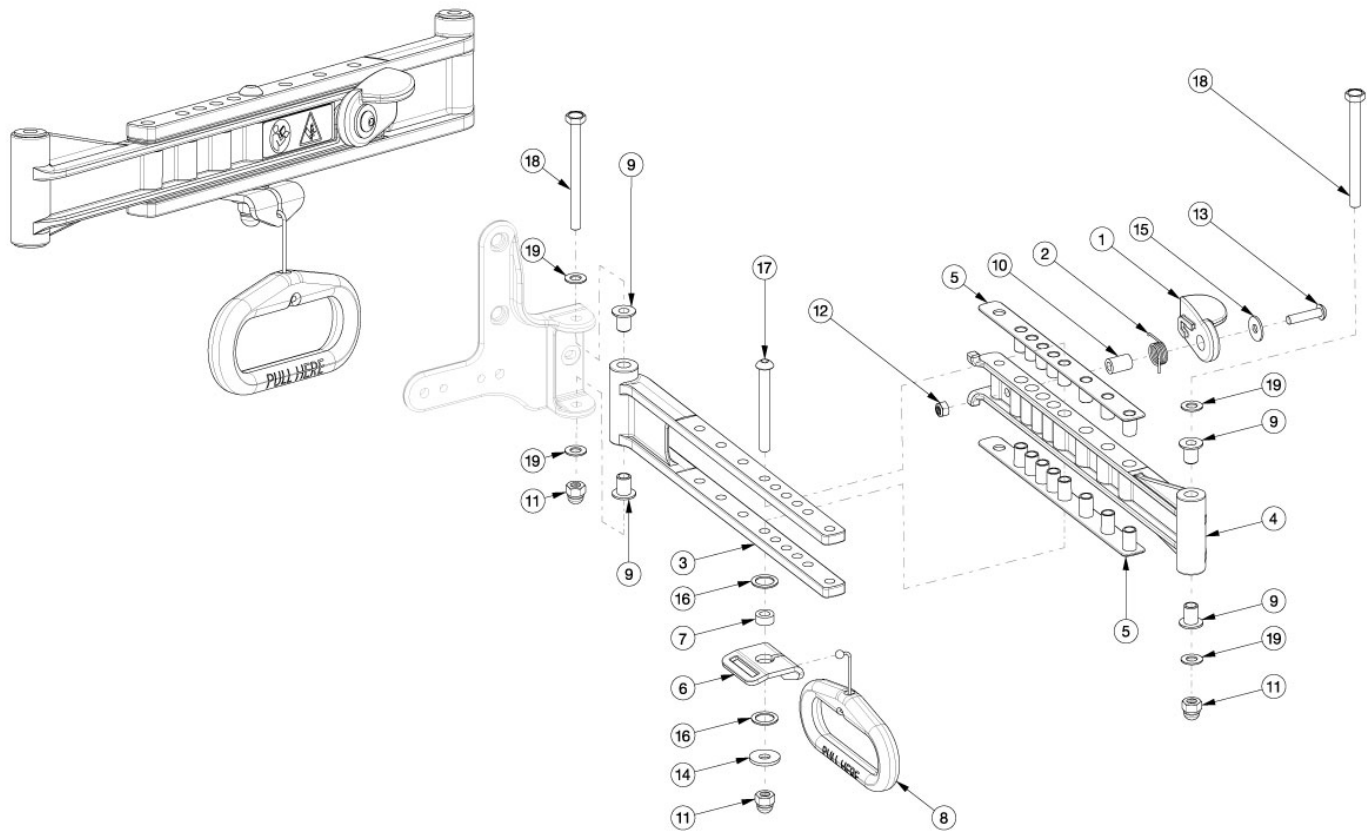

Liberty Folding Back Cross Brace - Growth

Can you achieve your new width within the existing width range? If no, please choose the appropriate kit below.

Item Number	Part Number	Description	Quantity
1, 2, 3a, 4a, 5-17	110083	Cross Brace Assembly, Back, Small, 14W with Instruction <i>Used on 14 - 15" wide with folding frame. Has the ability to achieve all small width range settings (14" - 18").</i>	1
1, 2, 3a, 4a, 5-17	110084	Cross Brace Assembly, Back, Small, 16W with Instruction <i>Used on 16 - 18" wide with a small width range and folding frame</i>	1
1, 2, 3b, 4b, 5-17	110085	Cross Brace Assembly, Back, Medium, 16W with Instruction <i>Used on 16 - 17" wide with medium width range and folding frame. Has the ability to achieve all medium width range settings (16" - 20").</i>	1
1, 2, 3b, 4b, 5-17	110086	Cross Brace Assembly, Back, Medium, 18W with Instruction <i>Used on 18 - 20" wide with medium width range and folding frame</i>	1
1, 2, 3c, 4c, 5-17	110087	Cross Brace Assembly, Back, Large, 18W with Instruction <i>Used on 18 - 19" wide with large width range and folding frame. Has the ability to achieve all large width range settings (18" - 22").</i>	1