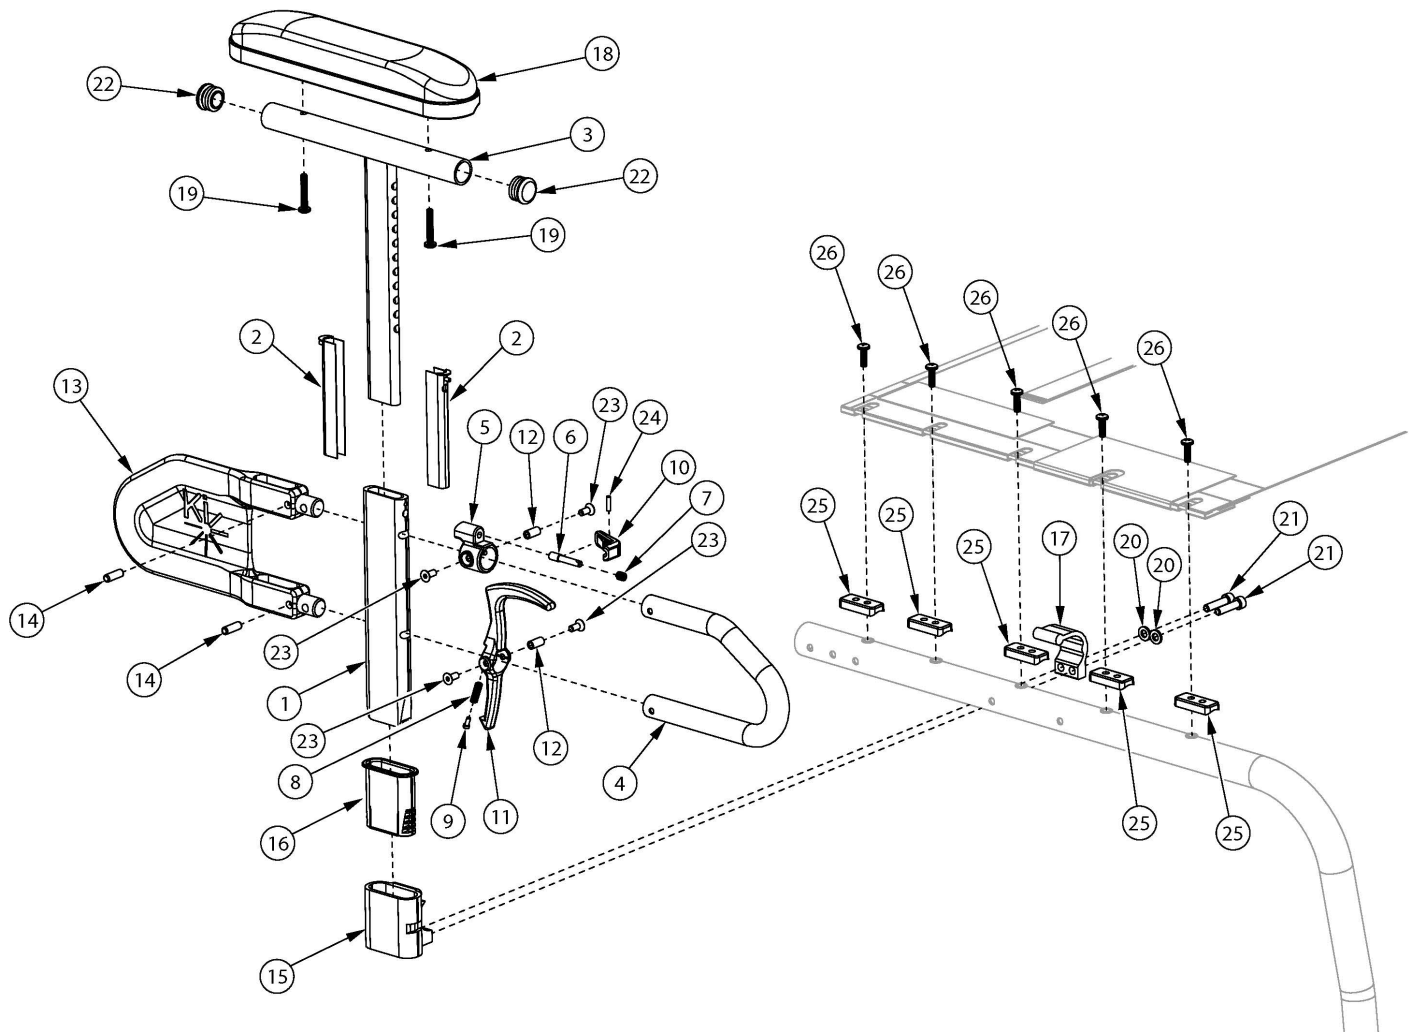

# Ethos Height Adjustable T-Arm

If retrofitting to Height Adjustable T-Arms and wheel locks are present, extended wheel lock clamp assemblies are required. If retrofitting, Receivers are needed.

Item Number	Part Number	Description	Quantity
1, 2, 4-14, 23-24	004160	Height Adjustable T-Arm Lower Assembly Short <i>Does not include t-arm upper, arm pad or arm pad screws</i>	1
1, 2, 3a, 4-14, 22-24	003463	Height Adjustable T-Arm Short Desk <i>Does not include arm pad or arm pad screws</i>	1
1, 2, 3b, 4-14, 22-24	003464	Height Adjustable T-Arm Short Full <i>Does not include arm pad or arm pad screws</i>	1
1, 2, 3a, 4-14, 18b, 19a, 22-24	505646	Height Adjustable T-Arm Assembly w/ Short Side Shield and Standard Pad Desk	1
1, 2, 3a, 4-14, 18b, 19a, 22-24	505647	Height Adjustable T-Arm Assembly w/ Short Side Shield and Standard Pad Desk, Pair	1