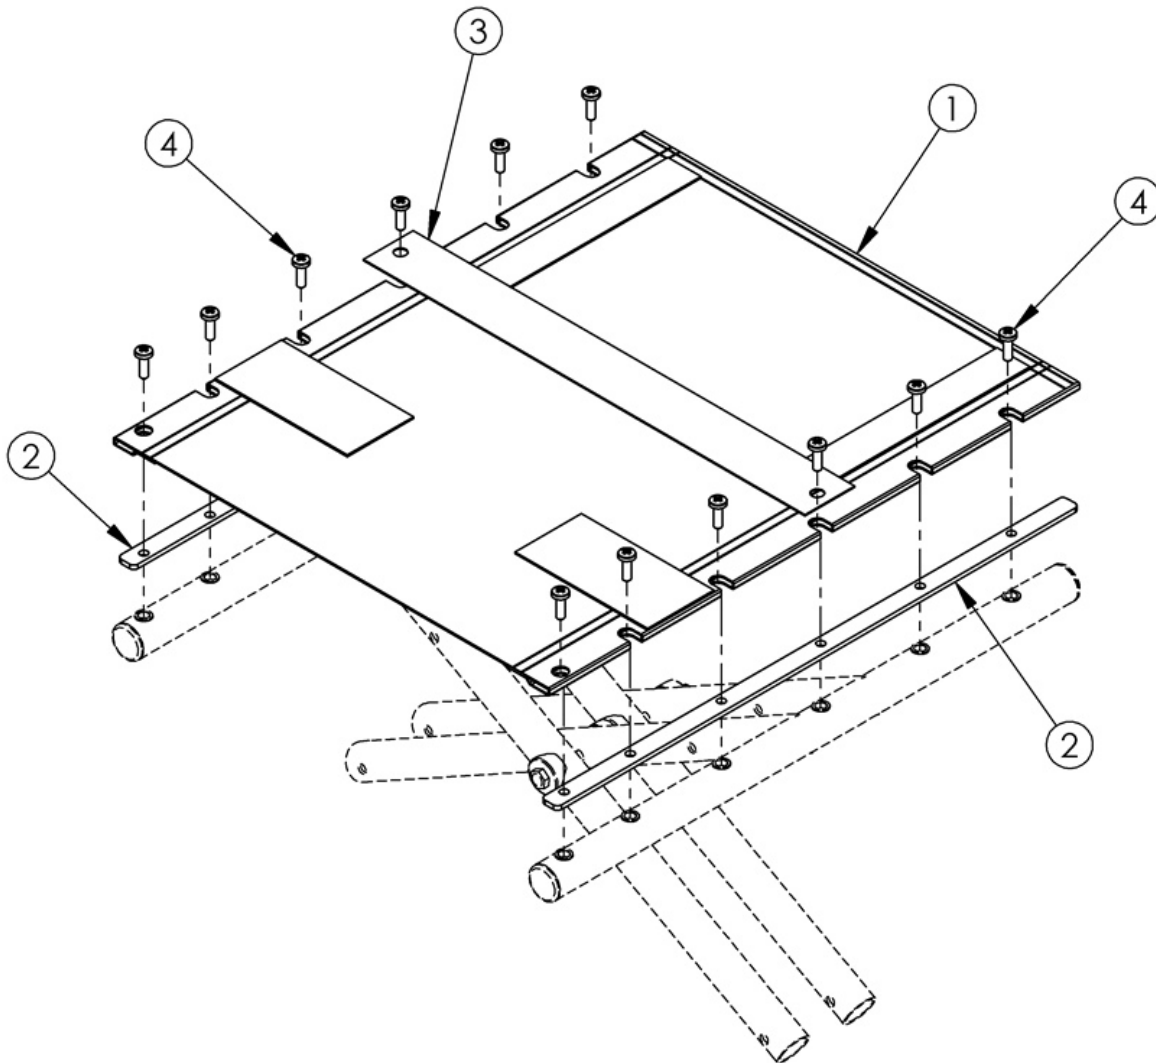

# Catalyst E Seat Upholstery

SCREW (ITEM 4) QTY PER CHAIR	
SEAT DEPTH	SCREW QTY
14" - 15"	10
16" - 17"	12
18" - 19"	14
20"	16

*Seat upholstery width measures approximately 2.5" less than the chair size. Seat upholstery depth measures true to the chair size.*

Item Number	Part Number	Description	Quantity	Retail
1a	100095	Seat Upholstery Cat 1416	1	\$94.55

Item Number	Part Number	Description	Quantity	Retail
1b	100097	Seat Upholstery Cat 1418	1	\$94.55
1c	100107	Seat Upholstery Cat 1616	1	\$94.55
1d	100109	Seat Upholstery Cat 1618	1	\$94.55
1e	100111	Seat Upholstery Cat 1620	1	\$94.55
1f	100121	Seat Upholstery Cat 1816	1	\$94.55
1g	100123	Seat Upholstery Cat 1818	1	\$94.55
1h	100125	Seat Upholstery Cat 1820	1	\$94.55
1i	100131	Seat Upholstery Cat 2016	1	\$94.55
1j	100133	Seat Upholstery Cat 2018	1	\$94.55
1k	100135	Seat Upholstery Cat 2020	1	\$94.55
1l	101556	Seat Upholstery Cat 2216	1	\$94.55
1m	100247	Seat Upholstery Cat 2218	1	\$105.06
1n	100261	Seat Upholstery Cat 2220	1	\$105.06
2a	100232	Seat Rail 16" Deep CAT	2	\$17.06
2b	100234	Seat Rail 18" Deep CAT	2	\$17.06
2c	100236	Seat Rail 20" Deep CAT	2	\$17.06
3a	000059	Lifting Strap 14" Wide CAT	1	\$6.39
3b	000061	Lifting Strap 16" Wide CAT	1	\$6.39
3c	000063	Lifting Strap 18" Wide CAT	1	\$6.39
3d	000058	Lifting Strap 20" Wide CAT	1	\$6.39
3e	100875	Lifting Strap 22" Wide CAT	1	\$6.40
4	100734	M5 x 16 PHMS ZC	16	\$1.58