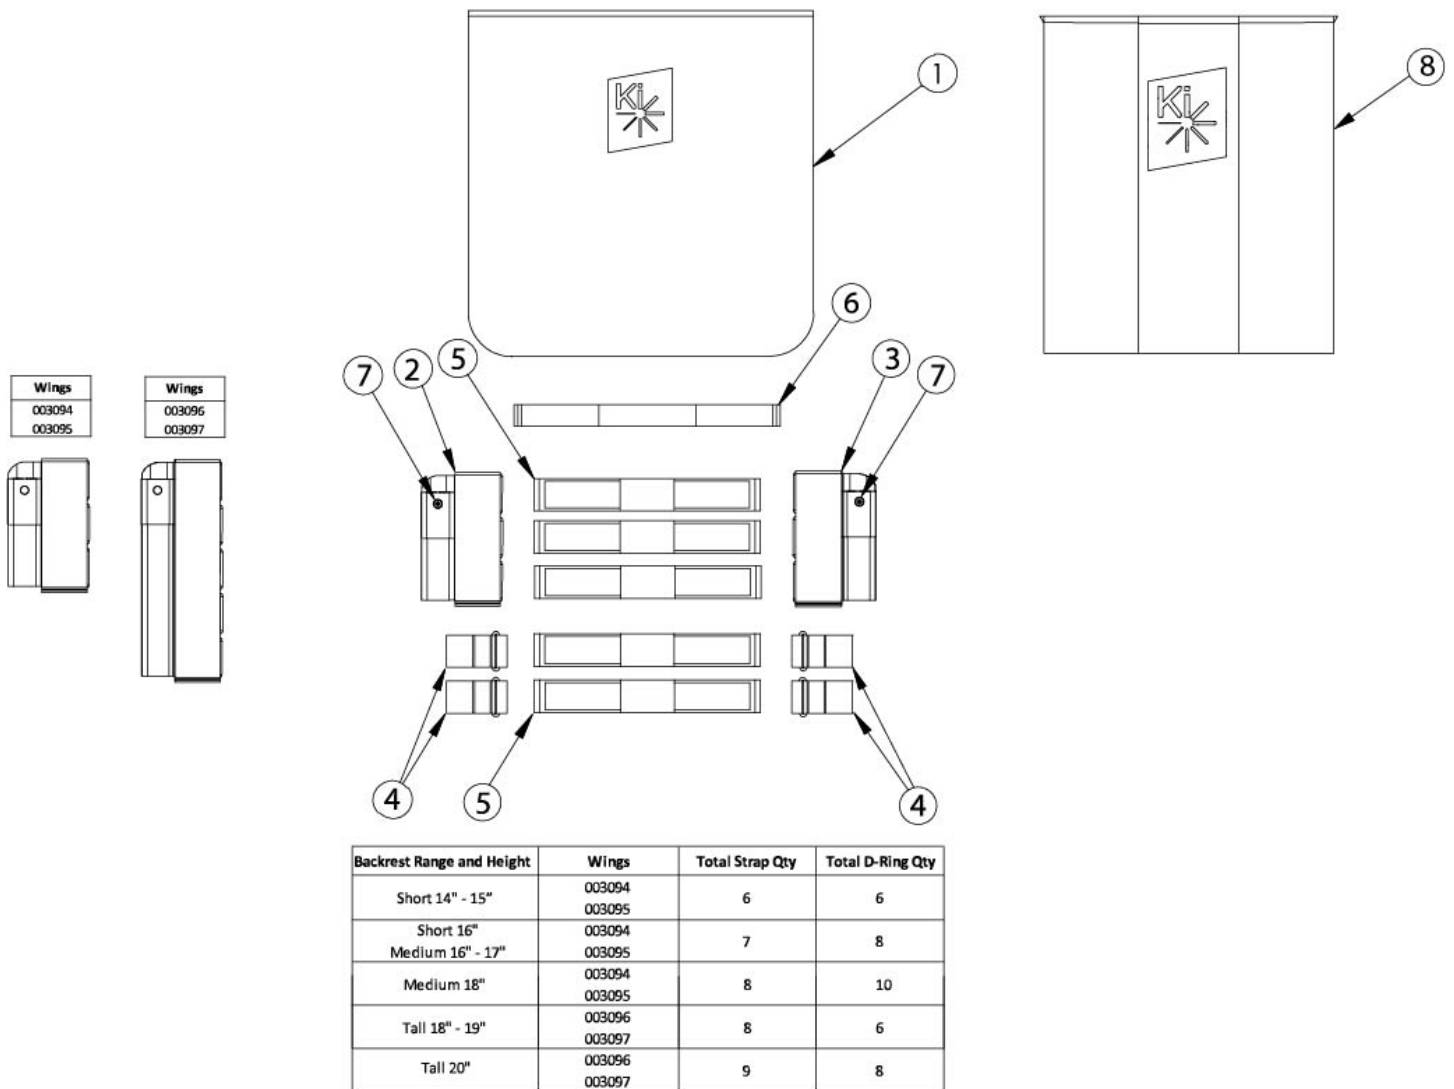

Catalyst Tension Adjustable Back Upholstery - Angle Adjustable Backposts

Assemblies contain the cover, amount of straps and d-rings used for the tallest height listed in the assembly. Tension Straps (6a-6d) are based on seat width and used with the combination of Fold Down Push Handle and Tension Adjustable Back Upholstery. Attaching hardware is not included with the back upholstery assemblies.

Item Number	Part Number	Description	Quantity
1a, 2a, 3a, 4, 5a	505545	Back Upholstery Assembly Tension Adjustable with Standard Cover 14W, 14" - 16" Height, Angle Adjustable Backposts	1
1b, 2a, 3a, 4, 5a	505546	Back Upholstery Assembly Tension Adjustable with Standard Cover 14W, 16" - 18" Height, Angle Adjustable Backposts	1
1c, 2b, 3b, 4, 5a	505547	Back Upholstery Assembly Tension Adjustable with Standard Cover 14W, 18" - 20" Height, Angle Adjustable Backposts	1