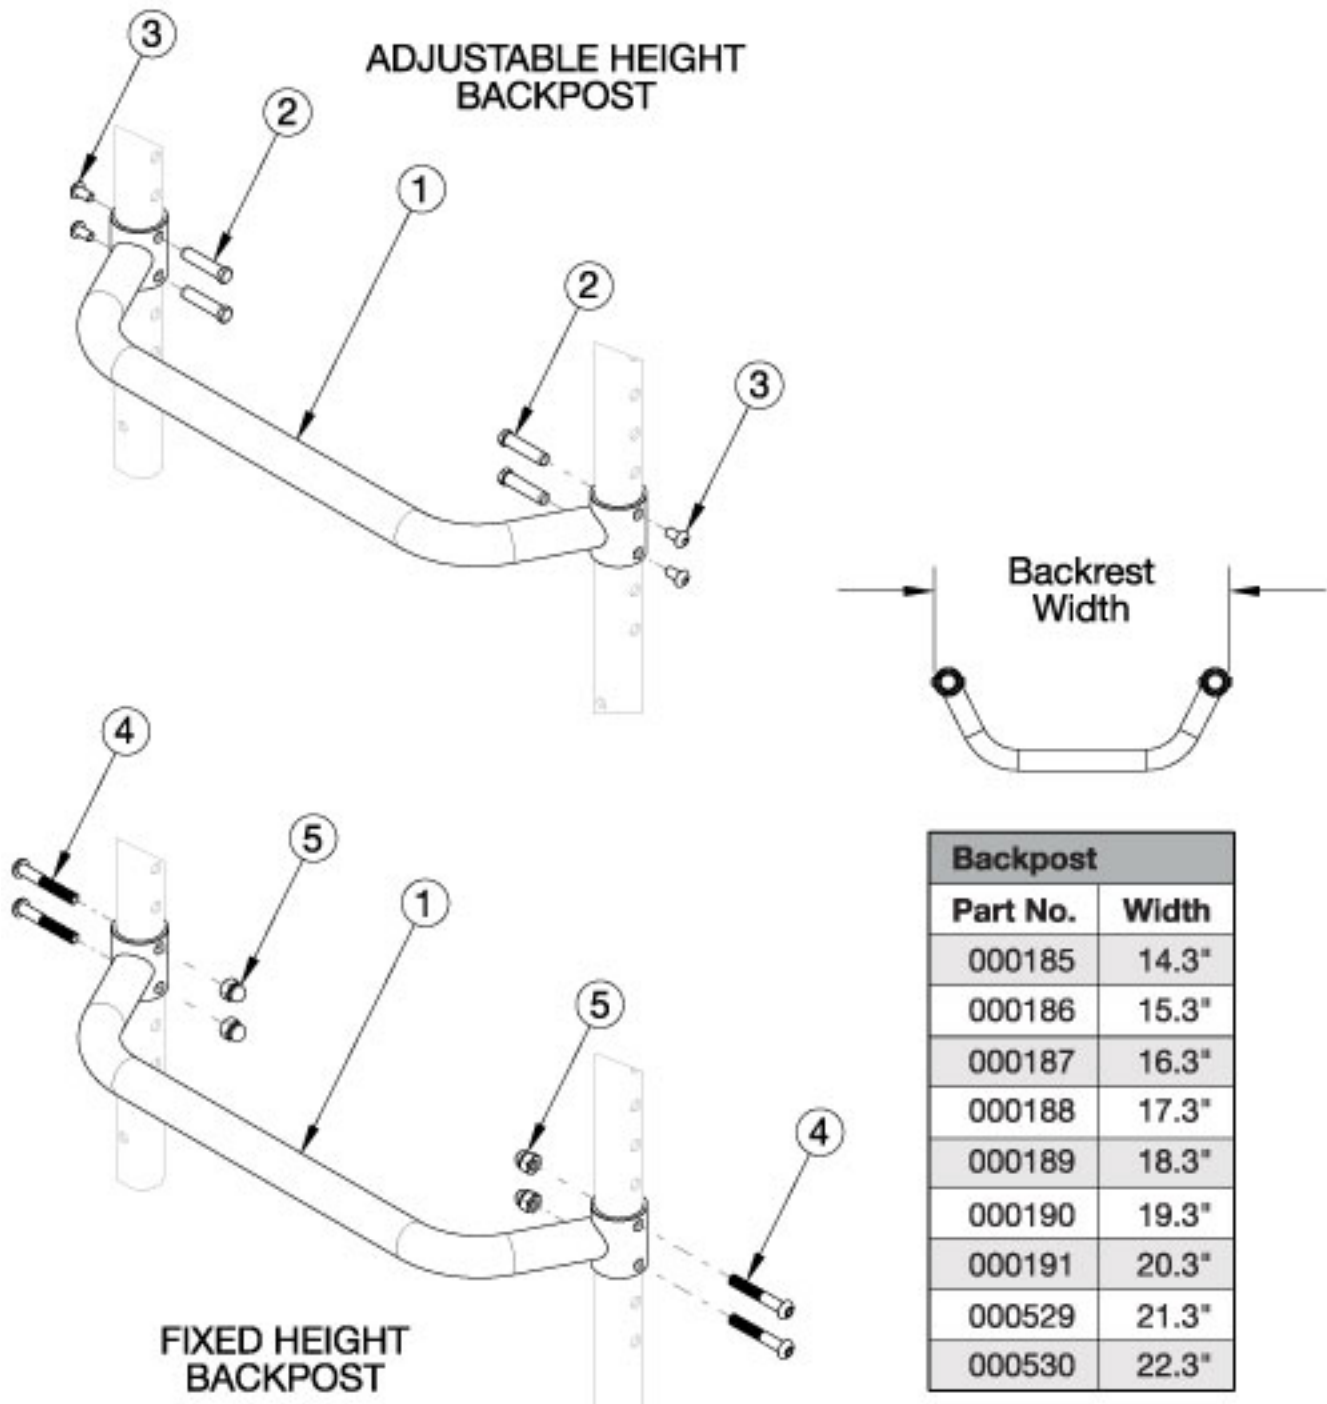

Focus CR Adjustable Height Rigidizer Bar - Growth

Has your width changed? If yes, please select accordingly.

| Item Number | Part Number | Description | Quantity |
|-------------|-------------|--|----------|
| 1a | 000185 | Adjustable Height Rigidizer Bar 14" Wide | 1 |
| 1b | 000186 | Adjustable Height Rigidizer Bar 15" Wide | 1 |

| Item Number | Part Number | Description | Quantity |
|-------------|-------------|--|----------|
| 1c | 000187 | Adjustable Height Rigidizer Bar 16" Wide | 1 |
| 1d | 000188 | Adjustable Height Rigidizer Bar 17" Wide | 1 |
| 1e | 000189 | Adjustable Height Rigidizer Bar 18" Wide | 1 |
| 1f | 000190 | Adjustable Height Rigidizer Bar 19" Wide | 1 |
| 1g | 000191 | Adjustable Height Rigidizer Bar 20" Wide | 1 |
| 1h | 000529 | Adjustable Height Rigidizer Bar 21" | 1 |
| 1i | 000530 | Adjustable Height Rigidizer Bar 22" | 1 |
| 2 | 000987 | Threaded Fastener | 4 |
| 3 | 100669 | M5 x 10 BTN SHCS BLKZC w/Patch | 4 |
| 4 | 100797 | M6 x 40 BHCS BLK ZC | 4 |
| 5 | 100558 | M6 Nyl Ins Domed Cap L/N Zc | 4 |