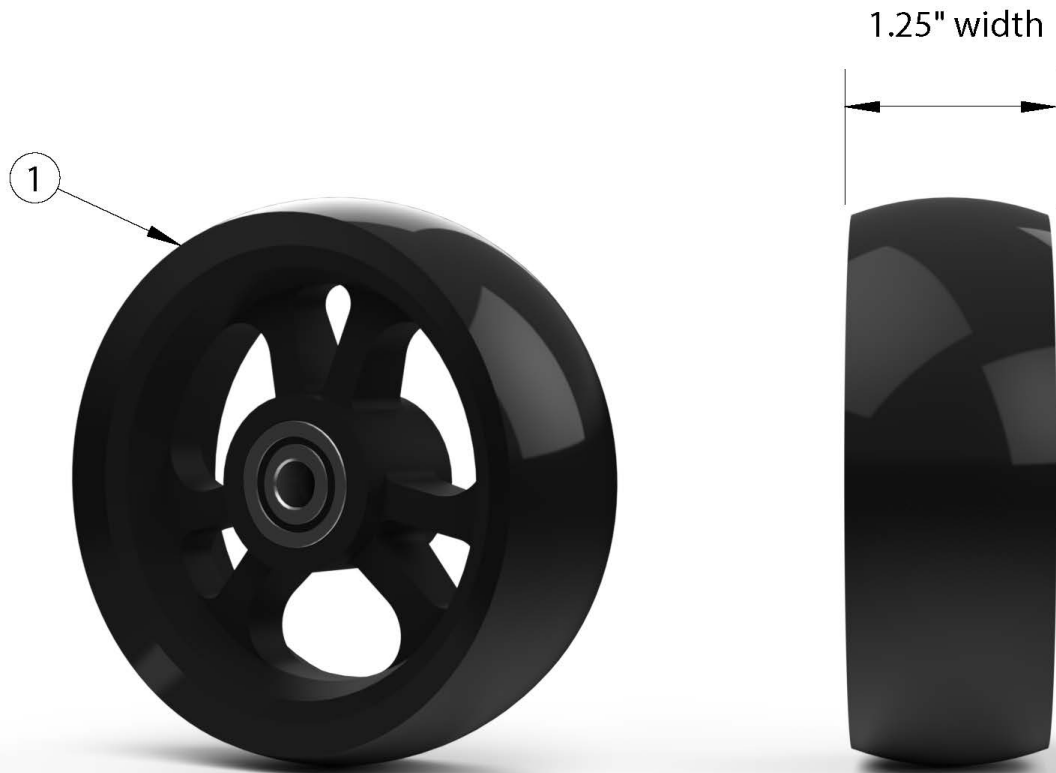

# Rogue ALX Casters - 1" Poly

*If changing size of casters, new forks may be needed.*

Item Number	Part Number	Description	Quantity
1a	100809	Caster 4 x 1" Poly (1.25") <i>Replaced part number 100517</i>	1
1b	100807	Caster 5 x 1" Poly (1.25") <i>Replaced part number 100518</i>	1
1c	100786	Caster 6 x 1" Poly (1.25") <i>Replaced part number 100521</i>	1