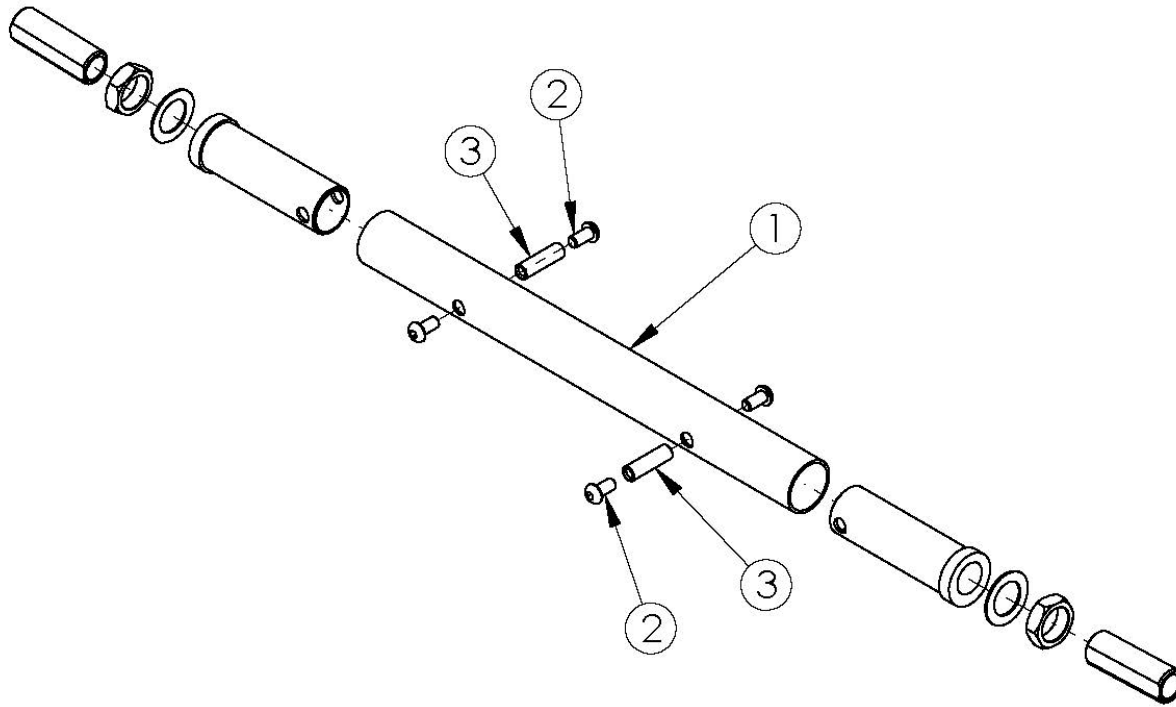

Rogue Camber Tube - Growth

Black Camber Tube kits based on seat width. Color Anodized Camber Tube kits used on all chair widths. <p>

New camber tube required when changing the degree of camber by more than 2 degrees. <p>

If Wheelchair Drive Ready option is present, replacement parts need to be processed through Alber USA.

Item Number	Part Number	Description	Quantity	Retail
1a	500722	Camber Tube Rigid 12" Kit Black	1	\$173.01
1b	500723	Camber Tube Rigid 13" Kit Black	1	\$173.01
1c	500724	Camber Tube Rigid 14" Kit Black	1	\$173.01
1d	500725	Camber Tube Rigid 15" Kit Black	1	\$173.01
1e	500726	Camber Tube Rigid 16" Kit Black	1	\$173.01
1f	500727	Camber Tube Rigid 17" Kit Black	1	\$173.01
1g	500728	Camber Tube Rigid 18" Kit Black	1	\$173.01
1h	500729	Camber Tube Rigid 19" Kit Black	1	\$173.01
1i	500730	Camber Tube Rigid 20" Kit Black	1	\$173.01

Item Number	Part Number	Description	Quantity	Retail
1j	501749	Camber Tube Rigid Blue Anodized	1	\$187.19
1k	501750	Camber Tube Rigid Bright Green Anodized	1	\$187.19
1l	501751	Camber Tube Rigid Orange Anodized	1	\$187.19
1m	501752	Camber Tube Rigid Pink Anodized	1	\$187.19
1n	501753	Camber Tube Rigid Pewter Anodized	1	\$187.19
1o	501754	Camber Tube Rigid Purple Anodized	1	\$187.19
1p	501755	Camber Tube Rigid Red Anodized	1	\$187.19
1q	501756	Camber Tube Rigid Gold Anodized	1	\$187.19
2	100667	M6 x 12 BTN SHCS BLKZC w/Patch	4	\$1.55
3	000066	M6 x 27 Threaded Barrel	2	\$4.37