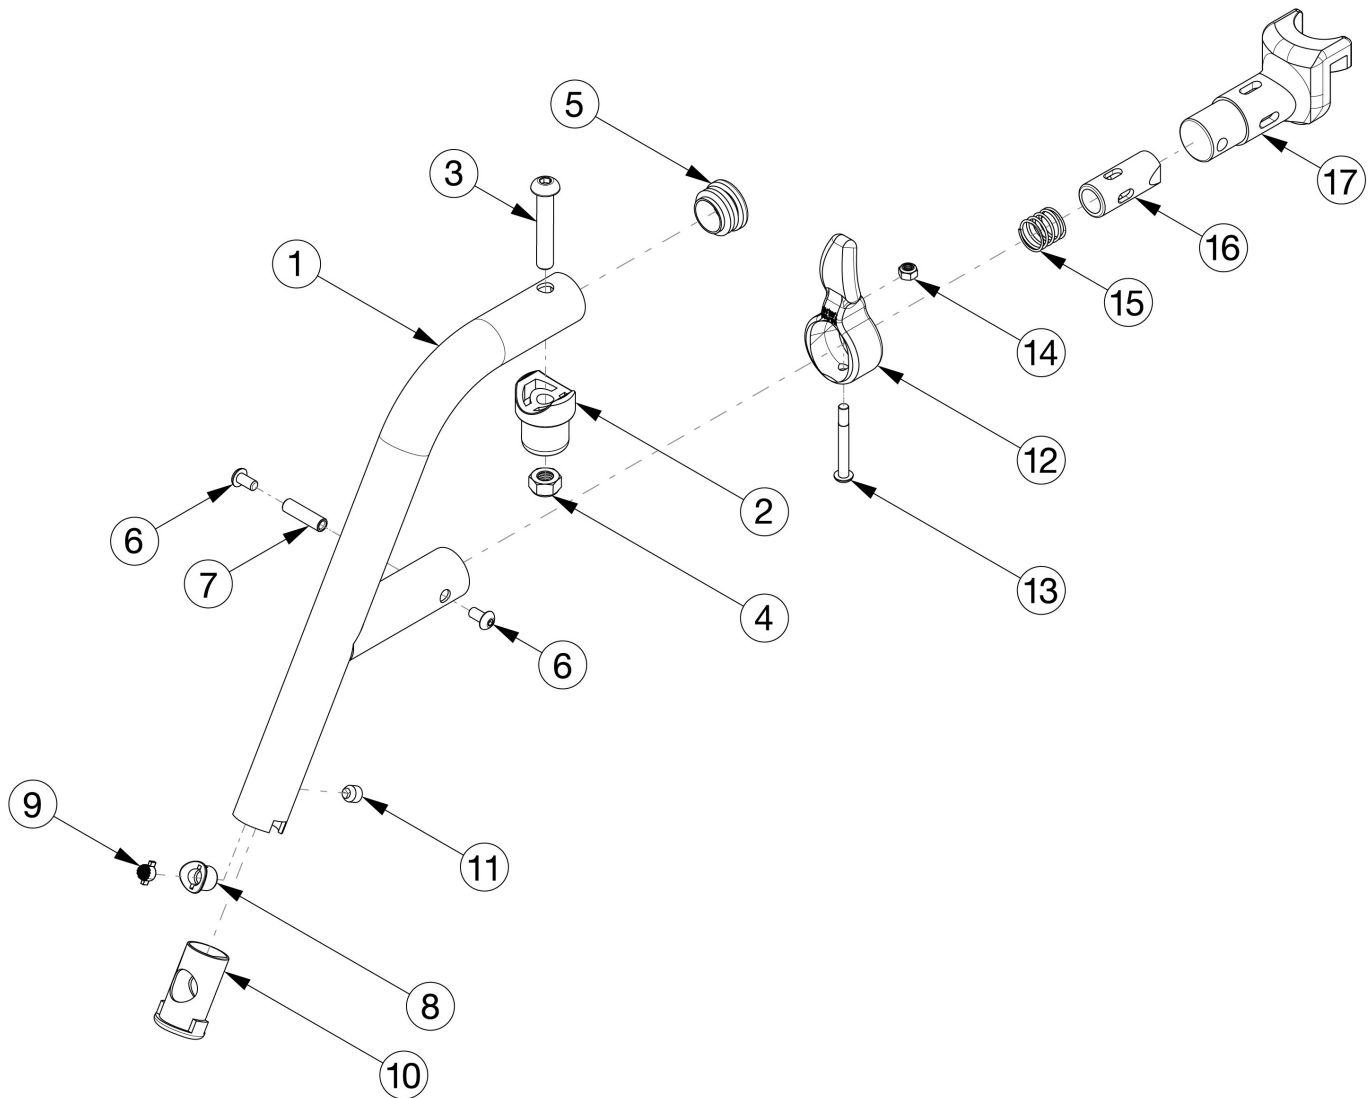

Catalyst E Hangers - 60 Degree Extension Tube

Item Number	Part Number	Description	Quantity	Retail
1-17	115921_ _ _	60° Cleat Hanger Assembly, 4-Way-In-Line, Catalyst E	1	\$78.07
1-17	115916_ _ _	60° Cleat Hanger Assembly, 4-Way - Out Left, Catalyst E _ _ _	1	\$78.07
1-17	115917_ _ _	60° Cleat Hanger Assembly, 4-Way - Out Right, Catalyst E _ _ _	1	\$78.07
12 - 17	003225	Assembled 4-Way In Line Hanger Release	1	\$38.61
12 - 17	003225INST	Assembled 4-Way In Line Hanger Release with Instruction	1	\$38.61
12 - 17	003643	Assembled 4-Way Out Hanger Release, Left	1	\$38.61
12 - 17	003643INST	Assembled 4-Way Out Hanger Release, Left with Instruction	1	\$38.61

Item Number	Part Number	Description	Quantity	Retail
12 - 17	003642	Assembled 4-Way Out Hanger Release, Right	1	\$38.61
12 - 17	003642INST	Assembled 4-Way Out Hanger Release, Right with Instruction	1	\$38.61
8 - 11	115845	Cleat Hanger Adjustment Hardware	1	\$11.95
2	000032	Footrest Hanger Pivot Saddle	1	\$5.51
3	100673	M8 x 45 BTN SHCS BLKZC	1	\$1.66
4	100659	M8 Nylock Nut Blk Zn	1	\$1.10
5	100804	Tube End Plug 1"	1	\$1.66
6	100669	M5 x 10 BTN SHCS BLKZC w/Patch	2	\$1.66
7	000073	M5 x 24 Threaded Barrel	1	\$3.97
8	111949	Hanger Cleat Housing	1	\$5.75
9	111950	Hanger Cleat	1	\$3.05
10	111948	Cleat Hanger Sleeve	1	\$1.15
11	114457	M8 x 8 x 1.25 Cup Point Set Screw w/ Patch	1	\$2.00
12	003228	Hanger Latch, 4-Way, Lever	1	\$3.31
13	001374	M5 x 40 BHCS P/THD BLKZC	1	\$2.25
14	100657	M5 Nylock Nut Blk Zn	1	\$0.56
15	000119	Hanger Spring	1	\$3.20
16	003227	Hanger Latch, 4-Way, Pin	1	\$20.96
17	003226	Hanger Latch, 4-Way, Bracket	1	\$5.51