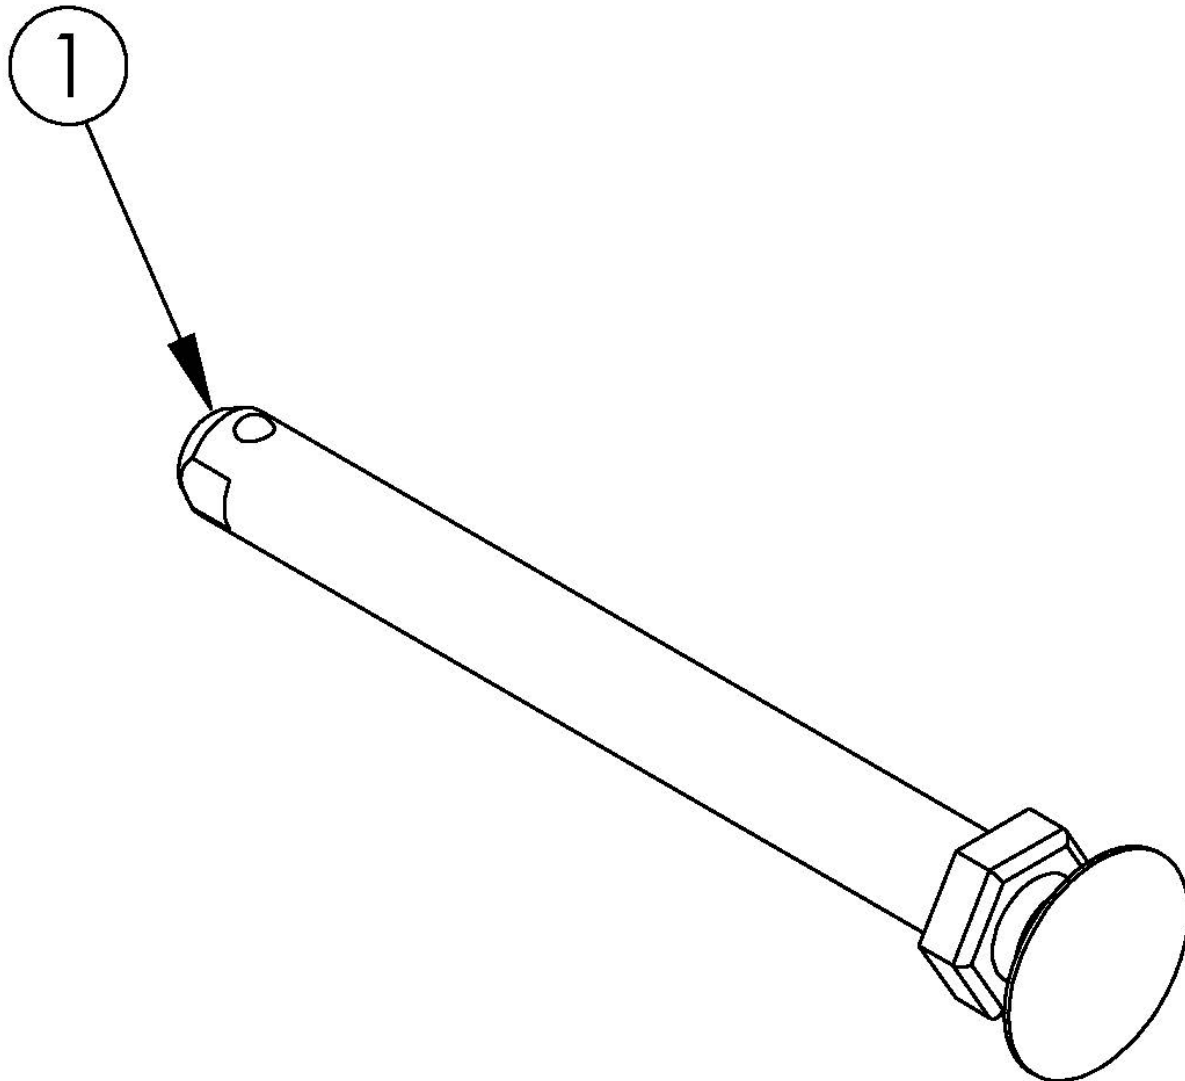

SoftWheel Axles

Item Number	Part Number	Description	Quantity
1a	107272	Softwheel Quick Release Axle w/Button 1/2" x 104MM (PAIR) <i>Used on Ki Rigid / Ki Catalyst</i>	1
1b	107273	Softwheel Quick Release Axle w/ Button 1/2" x 110MM (PAIR) <i>Used on Sunrise / Ti Lite</i>	1

To identify which axle you have: Set your axle on the printed copy of this page (do not scale when printing) or take the measurement as shown and locate which overall dimension matches that of the axle you have. Note: the overall length is not the same as the “useable length” which is the length used in the part description. Images of all axles are shown below.