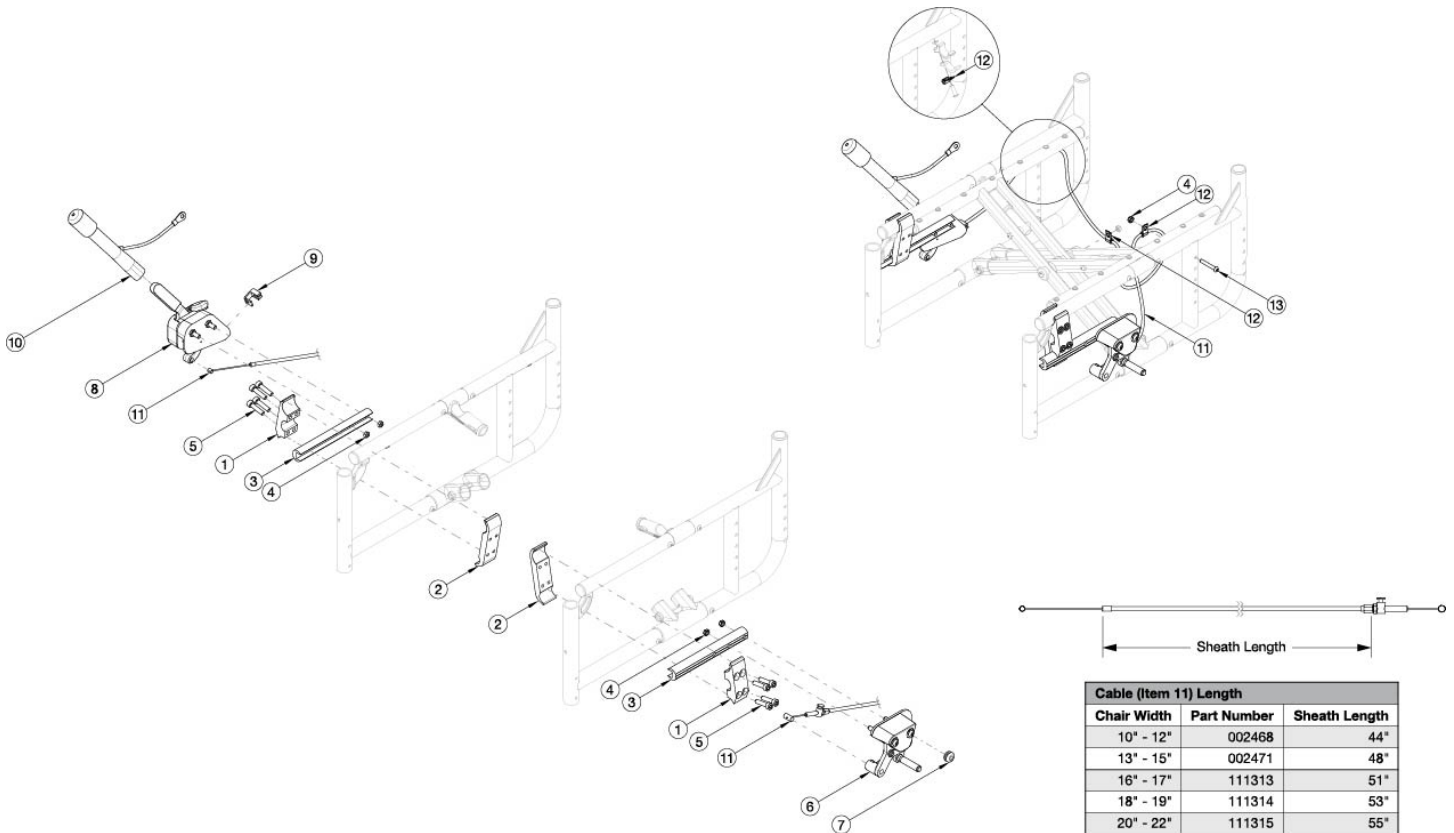

Catalyst 5 Hemi Wheel Lock

Cable (Item 11) Length		
Chair Width	Part Number	Sheath Length
10" - 12"	002468	44"
13" - 15"	002471	48"
16" - 17"	111313	51"
18" - 19"	111314	53"
20" - 22"	111315	55"

Item Number	Part Number	Description	Quantity
1-5, 6a, 7, 8a, 9, 10, 11a, 12, 13	122926	Hemi Wheel Lock Assembly, Width 10-17, Right Side Mounted, Catalyst 5	1
1-5, 6a, 7, 8a, 9, 10, 11b, 12, 13	122928	Hemi Wheel Lock Assembly, Width 18-22, Right Side Mounted, Catalyst 5	1
1-5, 6b, 7, 8b, 9, 10, 11a, 12, 13	122927	Hemi Wheel Lock Assembly, Width 10-17, Left Side Mounted, Catalyst 5	1
1-5, 6b, 7, 8b, 9, 10, 11b, 12, 13	122929	Hemi Wheel Lock Assembly, Width 18-22, Left Side Mounted, Catalyst 5	1
1	000143	Wheel Lock Clamp Extended Top CAT	1
2	000144	Wheel Lock Clamp Extended Bottom CAT	1
3	001321	Wheel Lock Mount Bar Extended	1
4	100658	M6 Nylock Nut Blk Zn	5
5	100780	M6 x 25 SHCS ZC	4
6a	111591	Wheel Lock Follower Assembly without Mount, Left	1

Item Number	Part Number	Description	Quantity
6b	111592	Wheel Lock Follower Assembly without Mount, Right	1
7	115743	Wheel Lock Retaining Grommet	1
8a	111593	Hemi Wheel Lock, Master Assembly, Right without Mount	1
8b	111594	Hemi Wheel Lock, Master Assembly, Left without Mount	1
9	115742	Hemi Wheel Lock Cable Retaining Clip	1
10	200369	Wheel Lock Extension	1
11a	122726	Drum Brake / Hemi Wheel Lock Short Cable <i>Used with Seat Widths 10 - 17"</i>	1
11b	122727	Drum Brake / Hemi Wheel Lock Medium Cable <i>Used with Seat Widths 18-22"</i>	1
12	001239	P-Clip 3/16"	3
13	100797	M6 x 40 BHCS BLK ZC	1