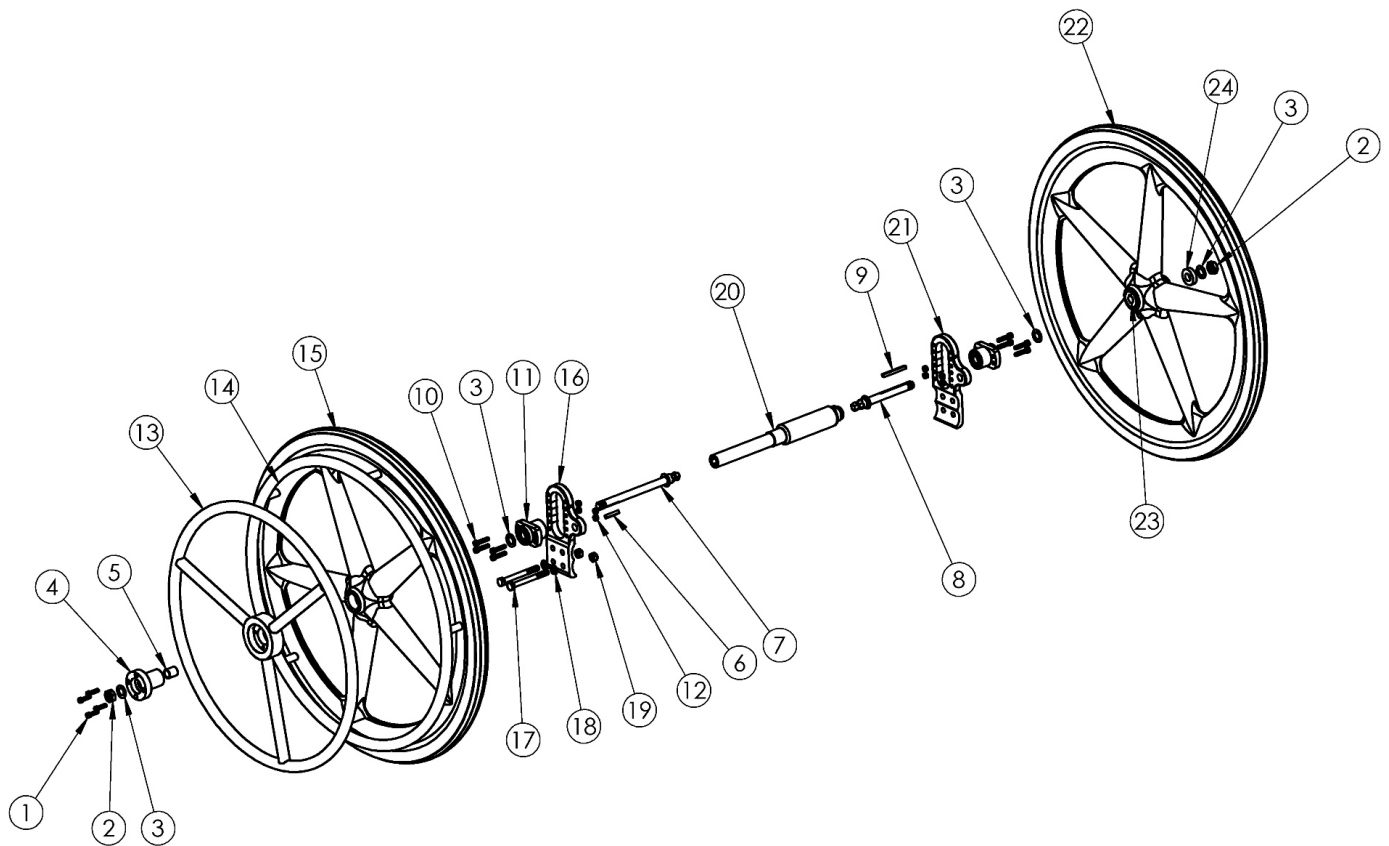

## **(Discontinued) Focus CR One Arm Drive Hex Style**

One Arm Drive Kits do not include rear tires

Item Number	Part Number	Description	Quantity
11, 16, 21	003212	One Arm Drive Focus Axle Plate Assembly PAIR	1
10	101843	M5 x 20 SHCS Blk Zn	8
12	100657	M5 Nylock Nut Blk Zn	8
17a	101831	M8 x 80 HHCS Blk Zn	4
17b	101832	M8 x 90 HHCS Blk Zn	4
17c	102384	M8 x 100 HHCS Blk Zc Part THD	2
18	101858	Washer Flat M8 Blk Zn	8
19	100659	M8 Nylock Nut Blk Zn	4
20f	504348	One Arm Drive - Drive Shaft 17.69", Focus <i>Used on 19" wide chairs. This kit contains 102646 Drive Shaft and Installation Instructions.</i>	1

Item Number	Part Number	Description	Quantity
20i	504351	One Arm Drive - Drive Shaft 20.69", Focus <i>Used on 22" wide chairs. This kit contains 102752 Drive Shaft and Installation Instructions.</i>	1