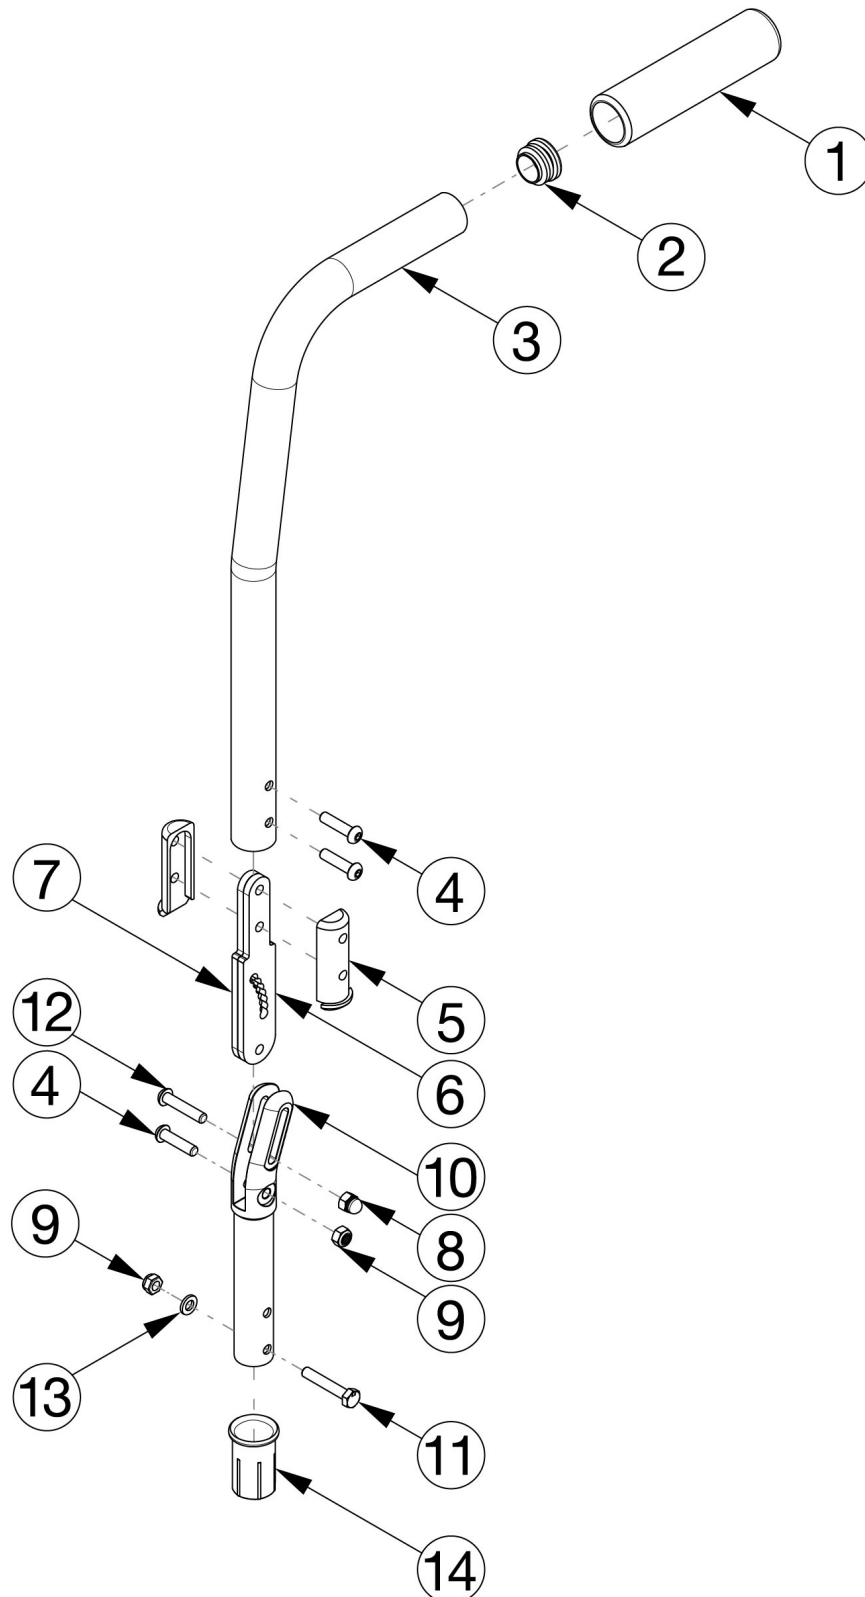

Catalyst E Backrest - Angle Adjustable

Item Number	Part Number	Description	Quantity	Retail
4	101593	M6 x 25 BTN SHCS BLKZC	3	\$1.58
8	100558	M6 NYL INS Domed Cap L/N ZC	1	\$1.05
9	100658	M6 Nylock Nut Blk Zn	2	\$1.05
11	100860	M6 x 35 HHCS P/THD ZC	1	\$1.58
12	102625	M6 X 30 BHCS BLK ZC	1	\$1.58
13	100746	M6 Flat Washer Blk Zn	1	\$1.58