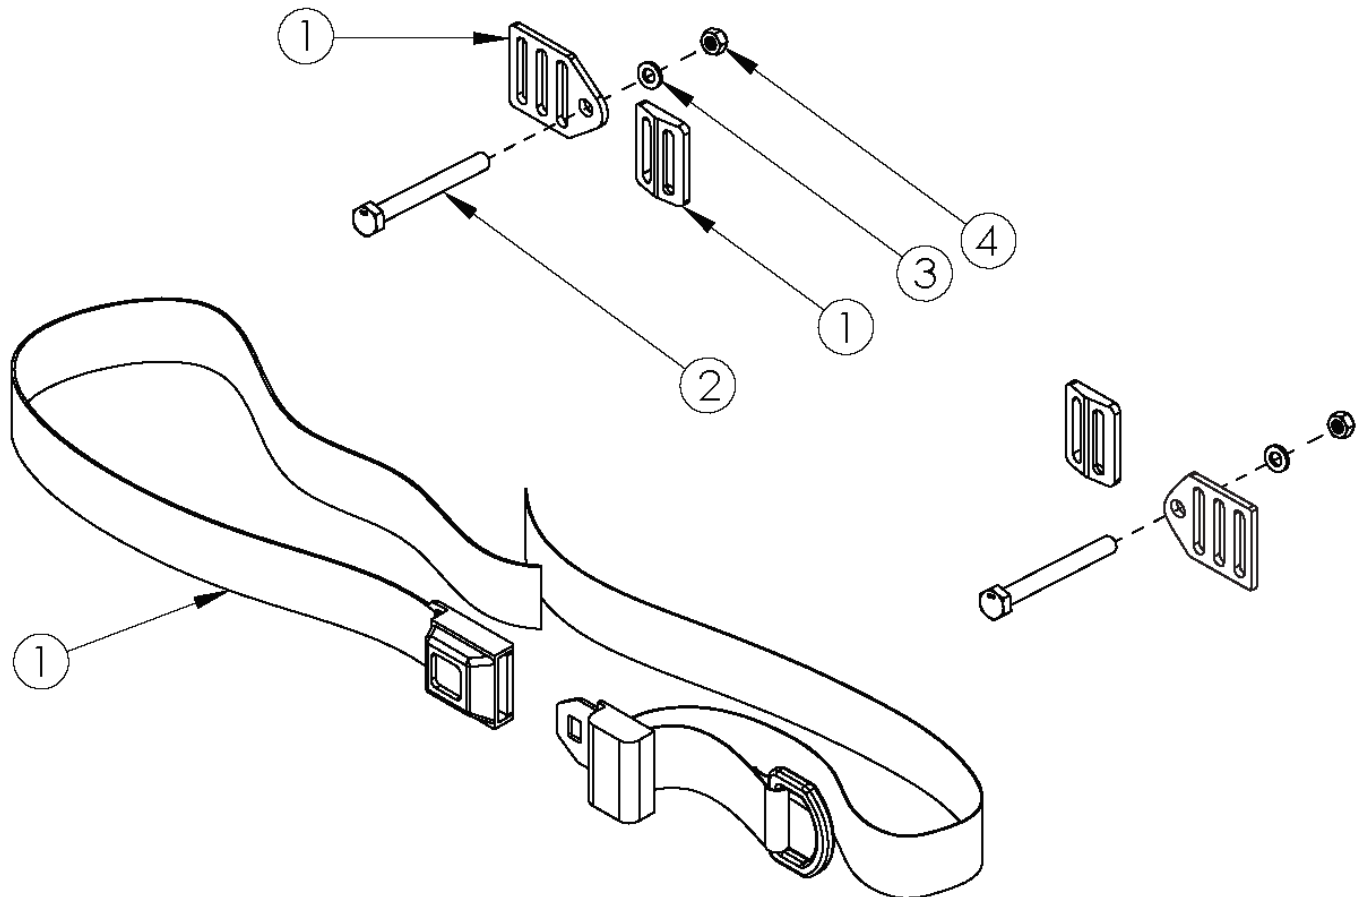

# CR45 Pelvic Positioning Belts - 1.5" Auto Buckle and Hardware

| Item Number | Part Number | Description   | Quantity |
|-------------|-------------|---|----------|
| 1a, 2, 3, 4 | 111387      | Belt Pelvic Positioning 1.5" Auto Buckle 56", Focus<br><i>Used with 14"-20" seat widths</i> | 1        |
| 1b, 2, 3, 4 | 111392      | Belt Pelvic Positioning 1.5" Auto Buckle 60", Focus<br><i>Used with 21"-22" seat widths</i> | 1        |
| 1a          | 100595      | Belt Pelvic Positioning 1.5" Auto Buckle 56"  | 1        |
| 1b          | 100847      | Belt Pelvic Positioning 1.5" Auto Buckle 60"  | 1        |
| 2           | 101125      | M6 x 55 BTN SHCS BLKZC  | 2        |
| 3           | 100746      | M6 Flat Washer Blk Zn   | 2        |
| 4           | 100658      | M6 Nylock Nut Blk Zn  | 2        |