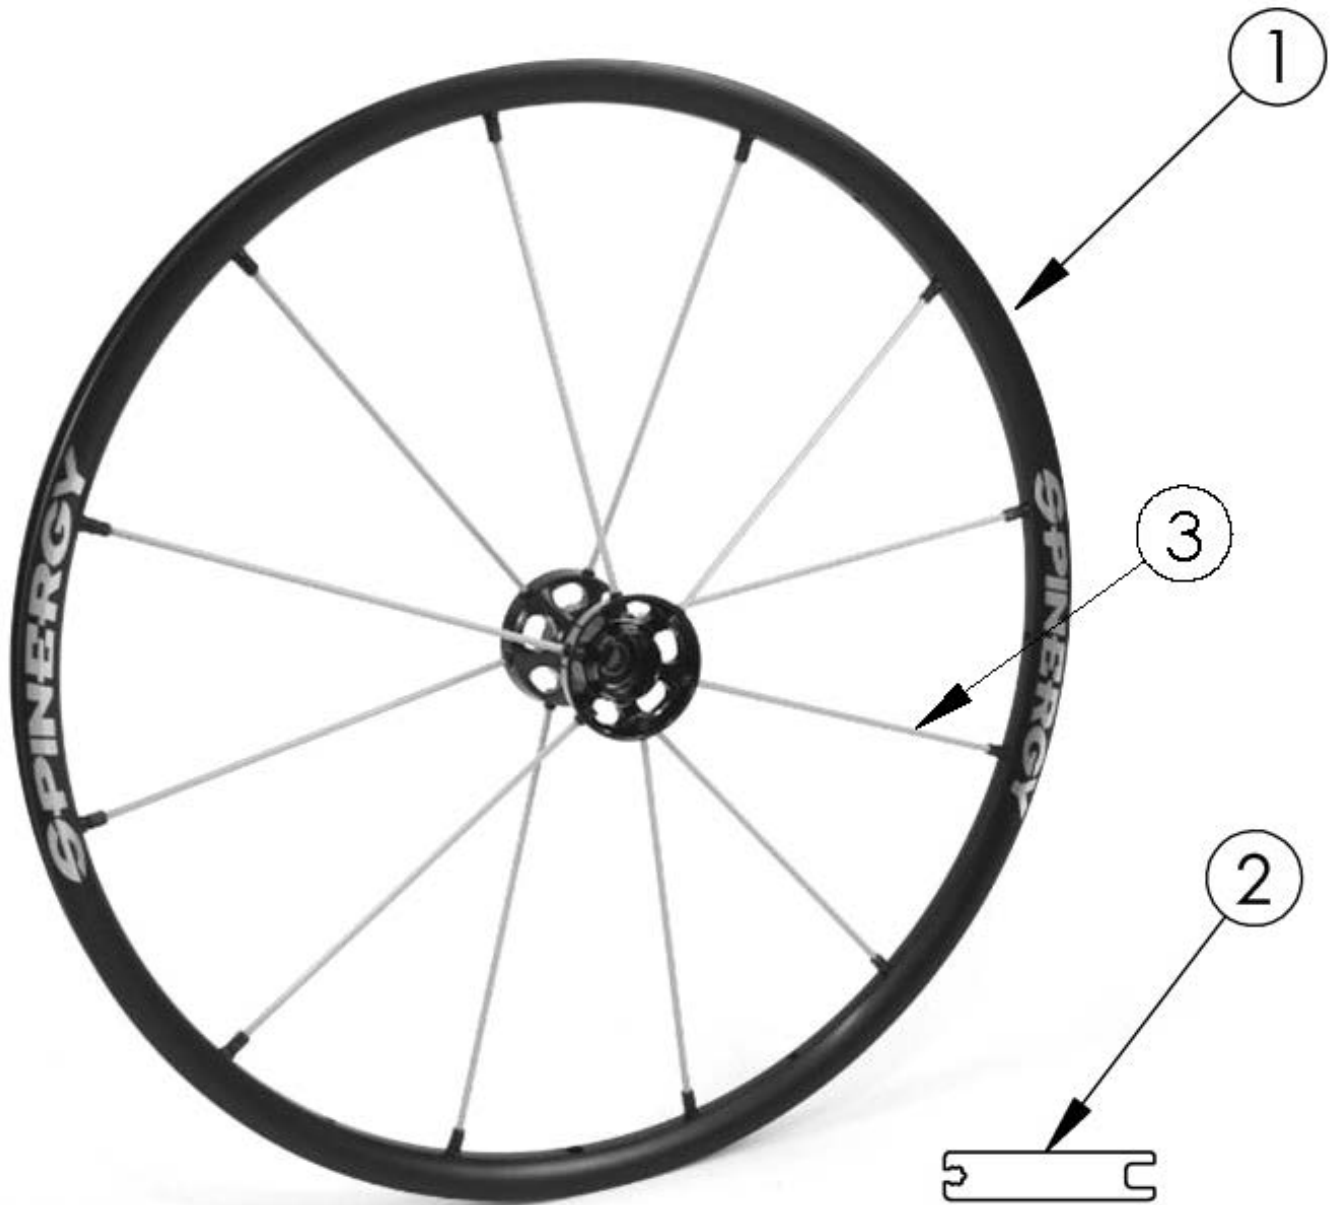

Rogue XP Wheels - SpinerGY LX

<p>

Recommended to order the SpinerGY LX Replacement Spoke Tool Kit (110119) when replacing spokes. <p>

Replacement SpinerGY Spokes and SpinerGY Wheels with Flex Rims may have an extended lead time. <p>

If changing wheel size and anti-tips are present, new anti-tips may be required. If changing wheel size or style, new axles may be needed. <p>

Please note tab mounted handrims must be installed prior to the tire being installed.

Item Number	Part Number	Description	Quantity	Retail
1a	100886	22" x 1/2" SpinerGY LX Black Spoke	1	$819.47