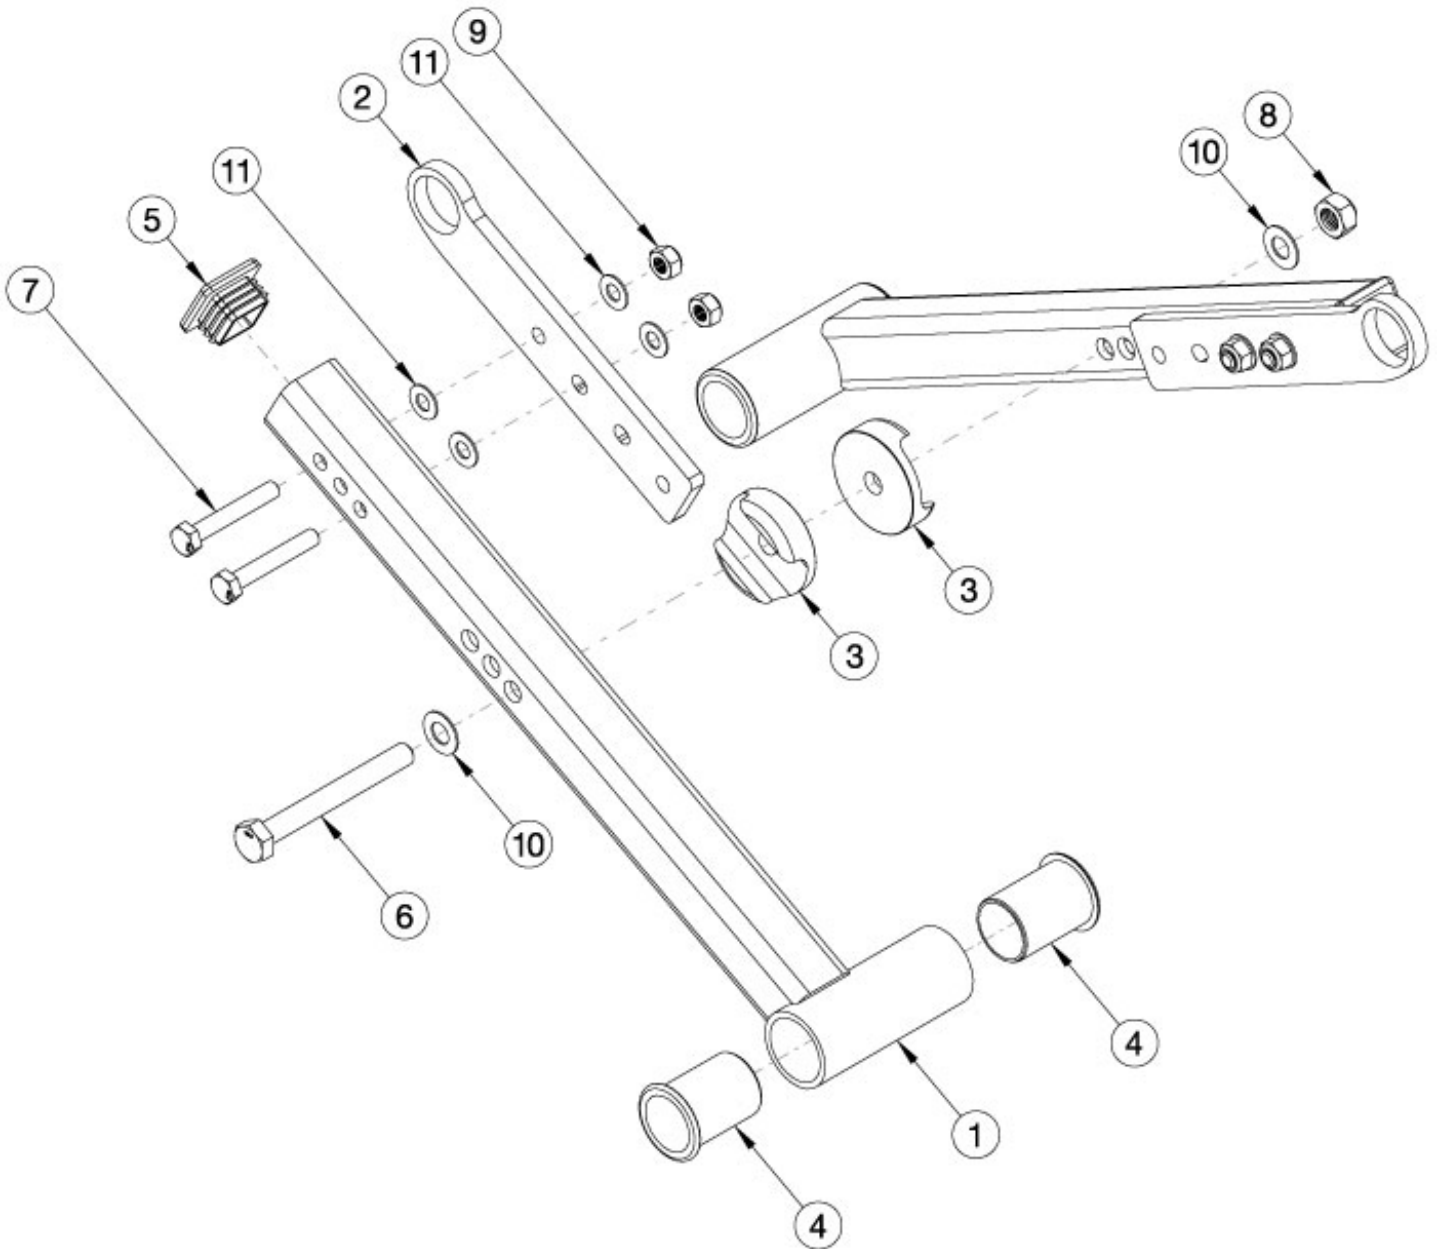

Arc Cross Braces - Non Folding - Growth

Configuration	Width Range	Item 1 Part #	Item 2 Part #
Small	10-12"	110170	111600
Medium	12-14"	110171	111601
Large	14-16"	110172	100602
Extra Large	16-18"	110173	111603

Is your width changing? Will your existing cross braces achieve your new width? If no, please select the appropriate cross brace kit.

Item Number	Part Number	Description	Quantity
1a, 2a, 3-11	112948	Rigid Cross Brace Kit Small, Arc <i>Accommodates 10-12" Widths. Includes parts for both sides.</i>	1
1b, 2b, 3-11	112949	Rigid Cross Brace Kit Medium, Arc <i>Accommodates 12-14" Widths. Includes parts for both sides.</i>	1
1c, 2c, 3-11	112950	Rigid Cross Brace Kit Large, Arc <i>Accommodates 14-16" Widths. Includes parts for both sides.</i>	1
1d, 2d, 3-11	112951	Rigid Cross Brace Kit X-Large, Arc <i>Accommodates 16-18" Widths. Includes parts for both sides.</i>	1