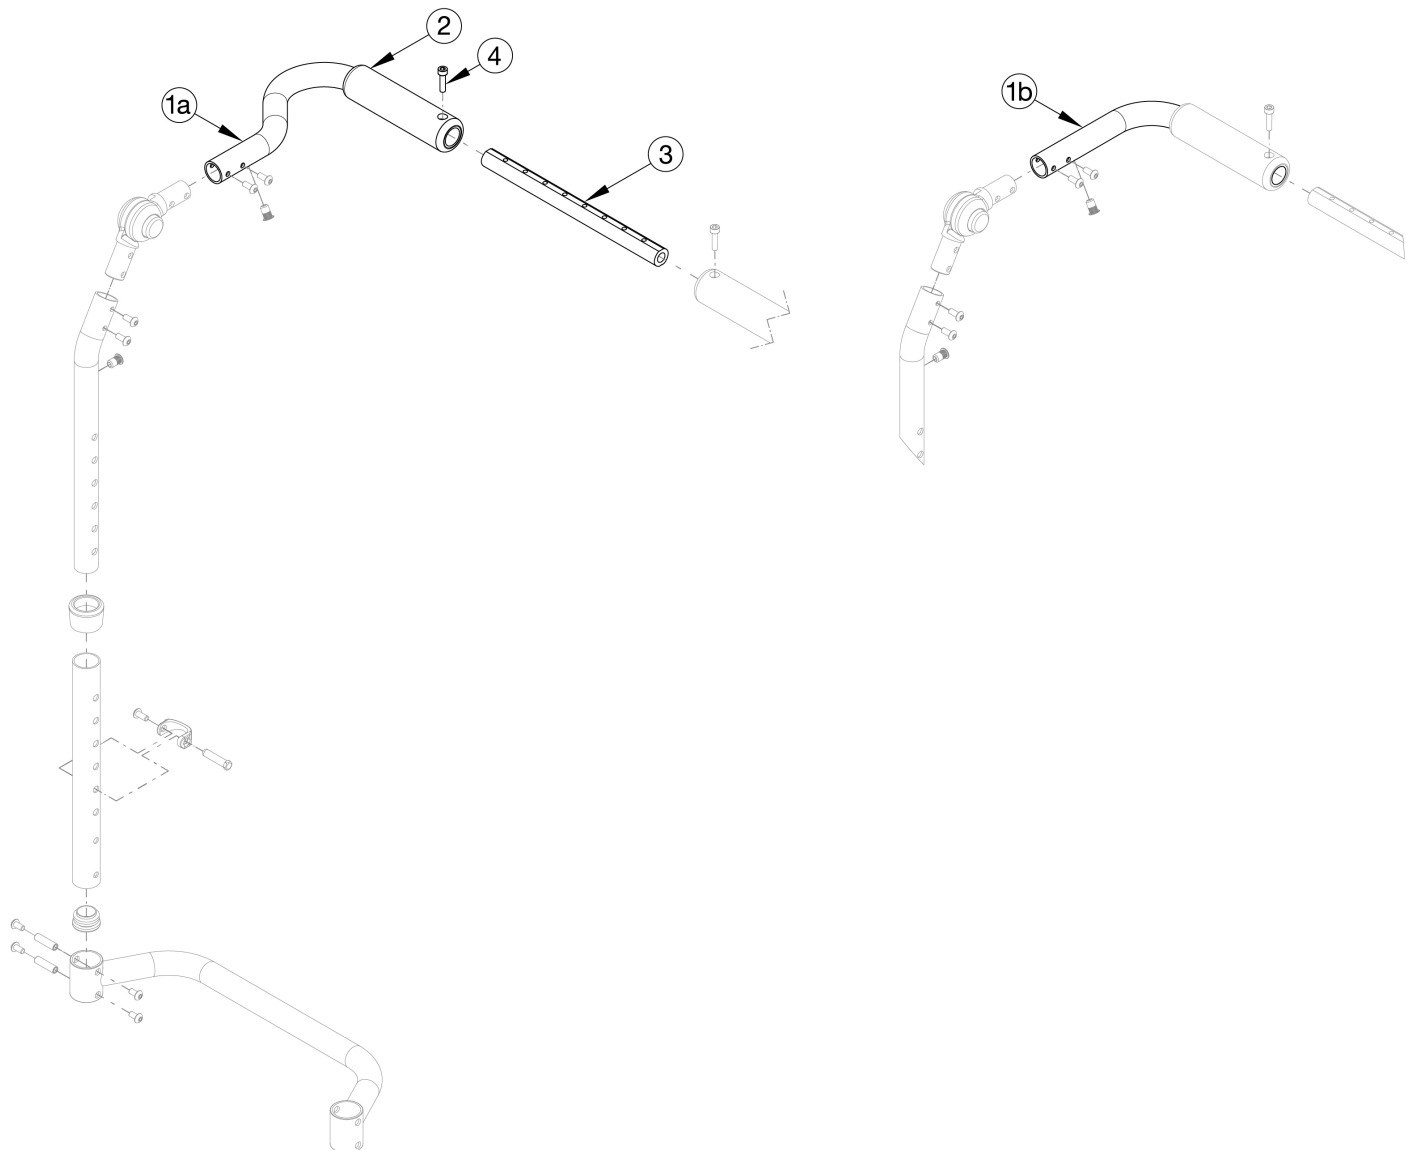

Clik / Rogue XP Height Adjustable Integrated Handle Growth

Item Number	Part Number	Description	Quantity
3, 4	122193	Growth Strut Assembly	1
1b, 2	122202	Push Handle Assembly, Standard, Right <i>Used on Widths 14" - 18"</i>	1
1d, 2	122203	Push Handle Assembly, Standard, Left <i>Used on Widths 14" - 18"</i>	1
1a, 2	122204	Push Handle Assembly, Pediatric, Right <i>Used on Widths 10" - 13"</i>	1
1c, 2	122205	Push Handle Assembly, Pediatric, Left	1

Item Number	Part Number	Description	Quantity
		<i>Used on Widths 10" - 13"</i>	
2	001098	Foam Push Handle Tilt	2
3	002578	Growth Strut, Stroller, Short	1
4	101843	M5 x 20 SHCS Blk Zn	2