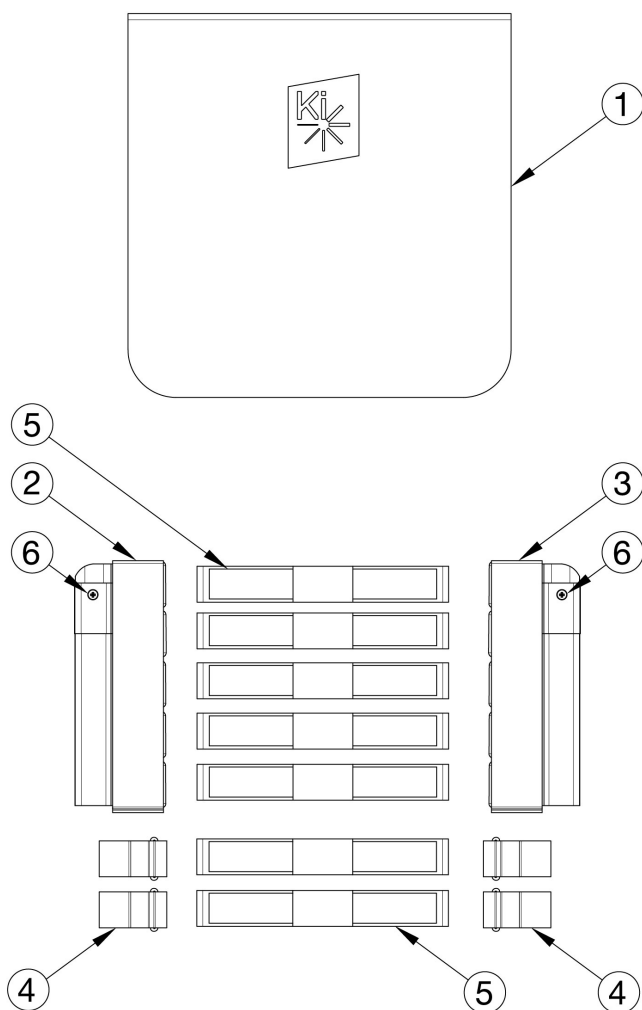

Catalyst Tension Adjustable Back Upholstery - Height Adjustable Depth Adjustable Backposts

Backrest Range and Height	Wings	Total Strap Qty	Total D-Ring Qty
Short 13"	003094 003095	5	0
Short 14" - 15"	003094 003095	6	2
Short 16" - 17" Medium 16" - 17"	003094 003095	7	4
Medium 18" - 19"	003096 003097	8	6
Medium 20" Tall 20" - 21"	003096 003097	9	8
Tall 22" - 23"	003096 003097	10	10
Tall 24"	003096 003097	11	12

Assemblies contain the cover, amount of straps and d-rings used for the tallest height listed in the assembly. Attaching hardware is not included with the back upholstery assemblies

Item Number	Part Number	Description	Quantity
1b, 2a, 3a, 4, 5a	505619	Back Upholstery Assembly Tension Adjustable with Standard Cover 14W, 13" - 17" Height, Height Adjustable Depth Adjustable Backposts	1
1c, 2b, 3b, 4, 5a	505620	Back Upholstery Assembly Tension Adjustable with Standard Cover 14W, 16" - 20" Height, Height Adjustable Depth Adjustable Backposts	1
1e, 2a, 3a, 4, 5b	505621	Back Upholstery Assembly Tension Adjustable with Standard Cover 15W, 13" - 17" Height, Height Adjustable Depth Adjustable Backposts	1