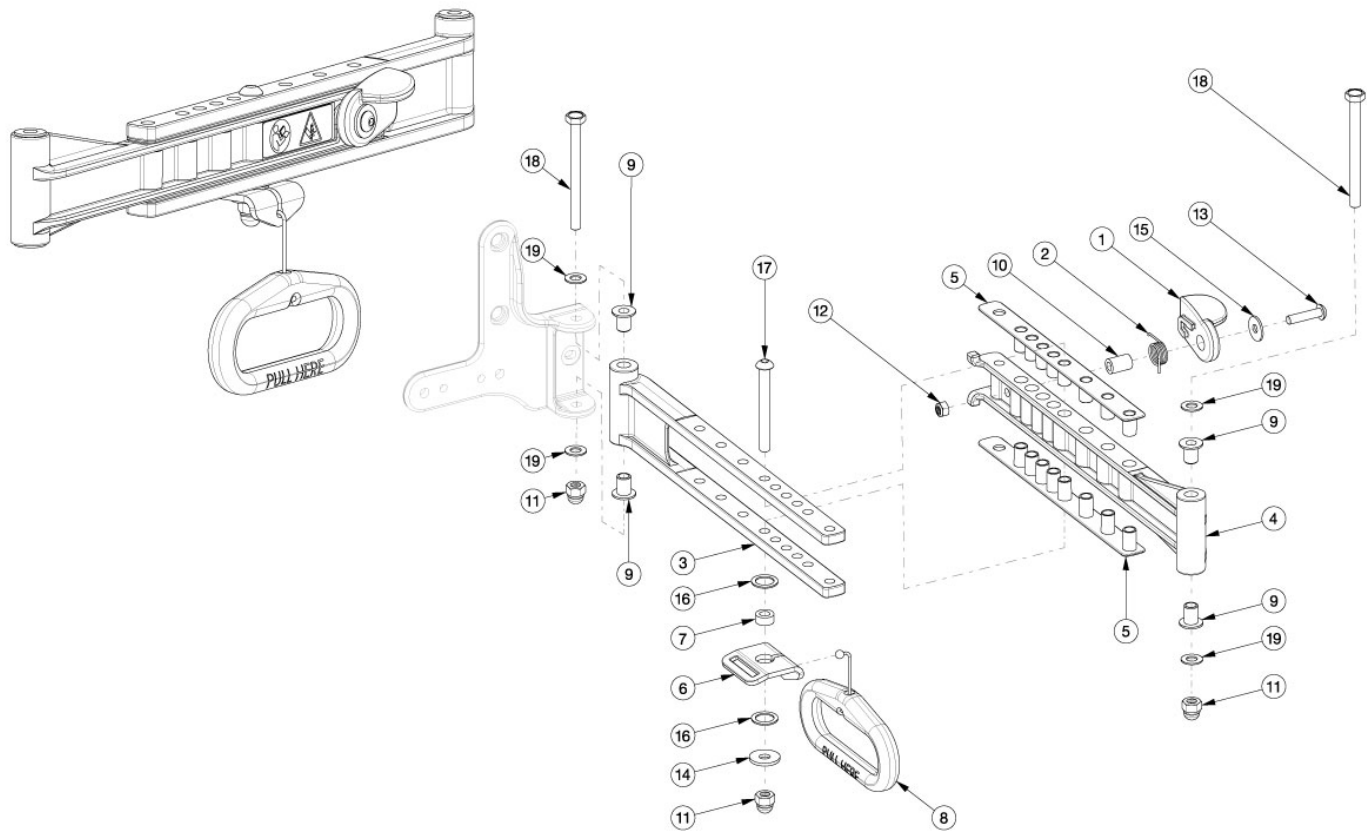

Liberty Folding Back Cross Brace

For Non-Folding Cross Brace hardware for a Liberty Folding Frame, see Liberty Non-Folding Cross Brace page.

Item Number	Part Number	Description	Quantity
1, 2, 10, 12, 13, 15	506656	Fold Lever Assembly with Instruction	1
1, 2, 3a, 4a, 5-17	110083	Cross Brace Assembly, Back, Small, 14W with Instruction <i>Used on 14 - 15" wide with folding frame. Has the ability to achieve all small width range settings (14" - 18").</i>	1
1, 2, 3a, 4a, 5-17	110084	Cross Brace Assembly, Back, Small, 16W with Instruction <i>Used on 16 - 18" wide with a small width range and folding frame</i>	1
1, 2, 3b, 4b, 5-17	110085	Cross Brace Assembly, Back, Medium, 16W with Instruction <i>Used on 16 - 17" wide with medium width range and folding frame. Has the ability to achieve all medium width range settings (16" - 20").</i>	1
1, 2, 3b, 4b, 5-17	110086	Cross Brace Assembly, Back, Medium, 18W with Instruction <i>Used on 18 - 20" wide with medium width range and folding frame</i>	1
1, 2, 3c, 4c, 5-17	110087	Cross Brace Assembly, Back, Large, 18W with Instruction	1