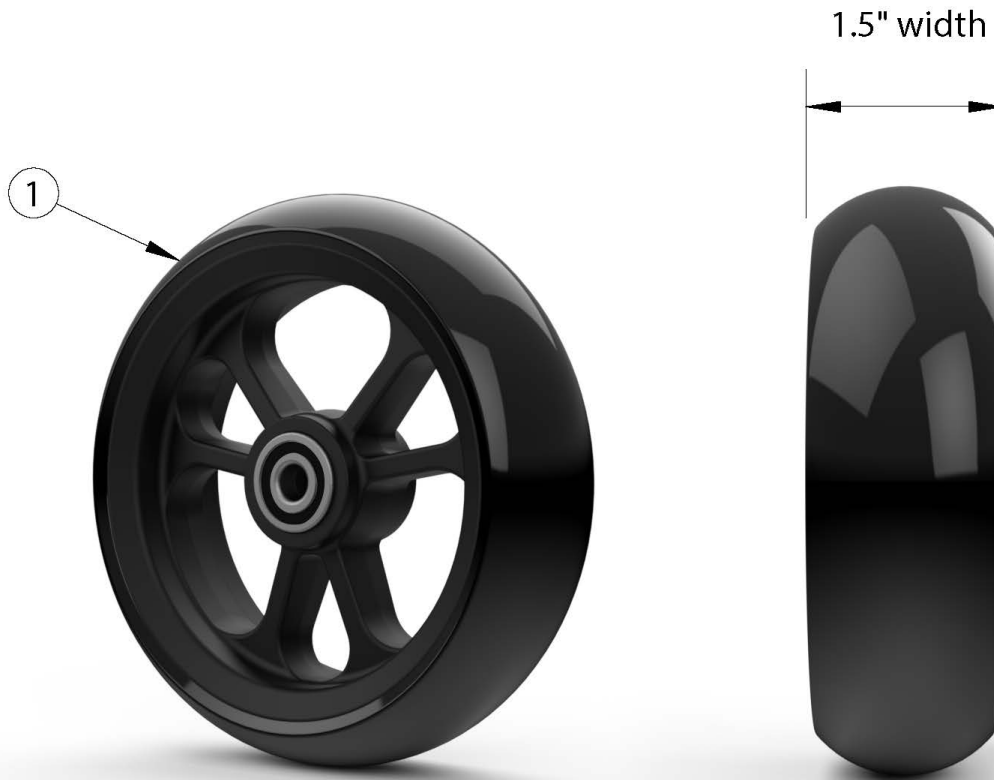

# Flip Casters - 1.5" Soft Roll (Poly)

*If changing size of casters, new forks may be needed.*

Item Number	Part Number	Description	Quantity
1a	111843	Caster 5 x 1.5" Soft Roll	1
1b	111844	Caster 6 x 1.5" Soft Roll	1