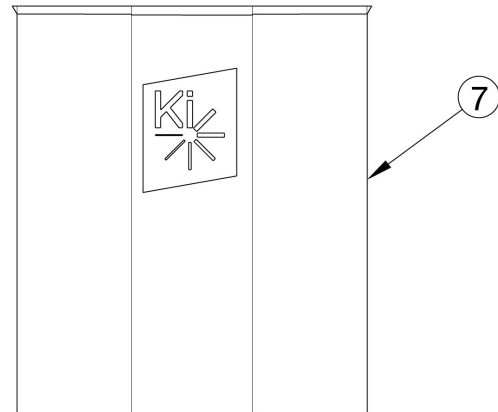

Catalyst Tension Adjustable Back Upholstery - Height Adjustable Depth Adjustable Backposts

Backrest Range and Height	Wings	Total Strap Qty	Total D-Ring Qty
Short 13"	003094 003095	5	0
Short 14" - 15"	003094 003095	6	2
Short 16" - 17" Medium 16" - 17"	003094 003095	7	4
Medium 18" - 19"	003096 003097	8	6
Medium 20" Tall 20" - 21"	003096 003097	9	8
Tall 22" - 23"	003096 003097	10	10
Tall 24"	003096 003097	11	12

Assemblies contain the cover, amount of straps and d-rings used for the tallest height listed in the assembly. <p>Attaching hardware is not included with the back upholstery assemblies

Item Number	Part Number	Description	Quantity	Retail
1b, 2a, 3a, 4, 5a	505619	Back Upholstery Assembly Tension Adjustable with Standard Cover 14W, 13" - 17" Height, Height Adjustable Depth Adjustable Backposts	1	\$412.57
1c, 2b, 3b, 4, 5a	505620	Back Upholstery Assembly Tension Adjustable with Standard Cover 14W, 16" - 20" Height, Height Adjustable Depth Adjustable Backposts	1	\$505.23
1e, 2a, 3a, 4, 5b	505621	Back Upholstery Assembly Tension Adjustable with Standard Cover 15W, 13" - 17" Height, Height Adjustable Depth Adjustable Backposts	1	\$423.60