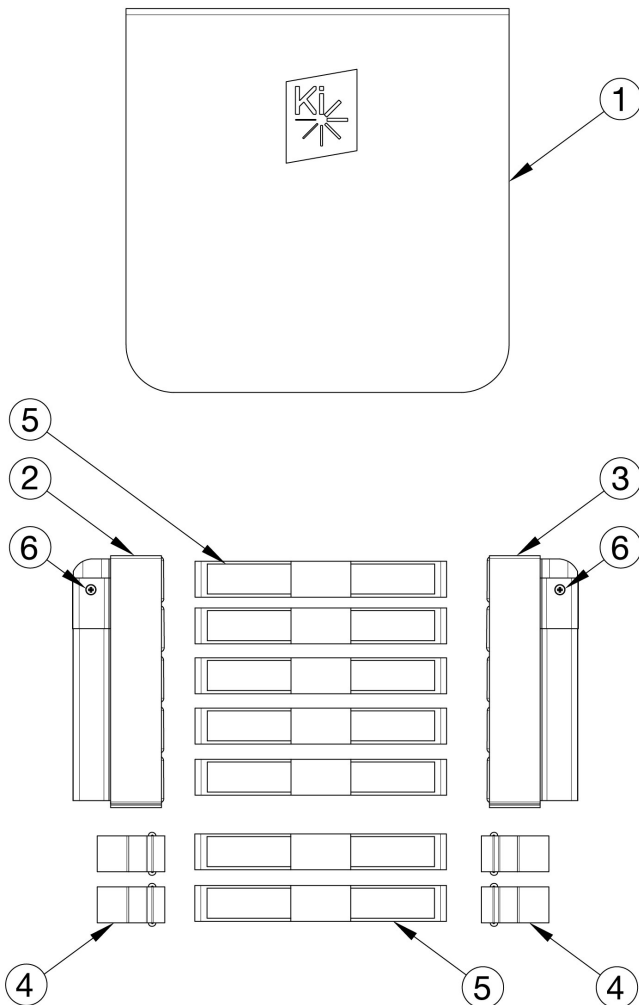

Catalyst Tension Adjustable Back Upholstery - Height Adjustable Depth Adjustable Backposts

Backrest Range and Height	Wings	Total Strap Qty	Total D-Ring Qty
Short 13"	003094 003095	5	0
Short 14" - 15"	003094 003095	6	2
Short 16" - 17" Medium 16" - 17"	003094 003095	7	4
Medium 18" - 19"	003096 003097	8	6
Medium 20" Tall 20" - 21"	003096 003097	9	8
Tall 22" - 23"	003096 003097	10	10
Tall 24"	003096 003097	11	12

Assemblies contain the cover, amount of straps and d-rings used for the tallest height listed in the assembly. <p>Attaching hardware is not included with the back upholstery assemblies

Item Number	Part Number	Description	Quantity	Retail
1b, 2a, 3a, 4, 5a	505619	Back Upholstery Assembly Tension Adjustable with Standard Cover 14W, 13" - 17" Height, Height Adjustable Depth Adjustable Backposts	1	\$412.57
1c, 2b, 3b, 4, 5a	505620	Back Upholstery Assembly Tension Adjustable with Standard Cover 14W, 16" - 20" Height, Height Adjustable Depth Adjustable Backposts	1	\$505.23
1e, 2a, 3a, 4, 5b	505621	Back Upholstery Assembly Tension Adjustable with Standard Cover 15W, 13" - 17" Height, Height Adjustable Depth Adjustable Backposts	1	\$423.60