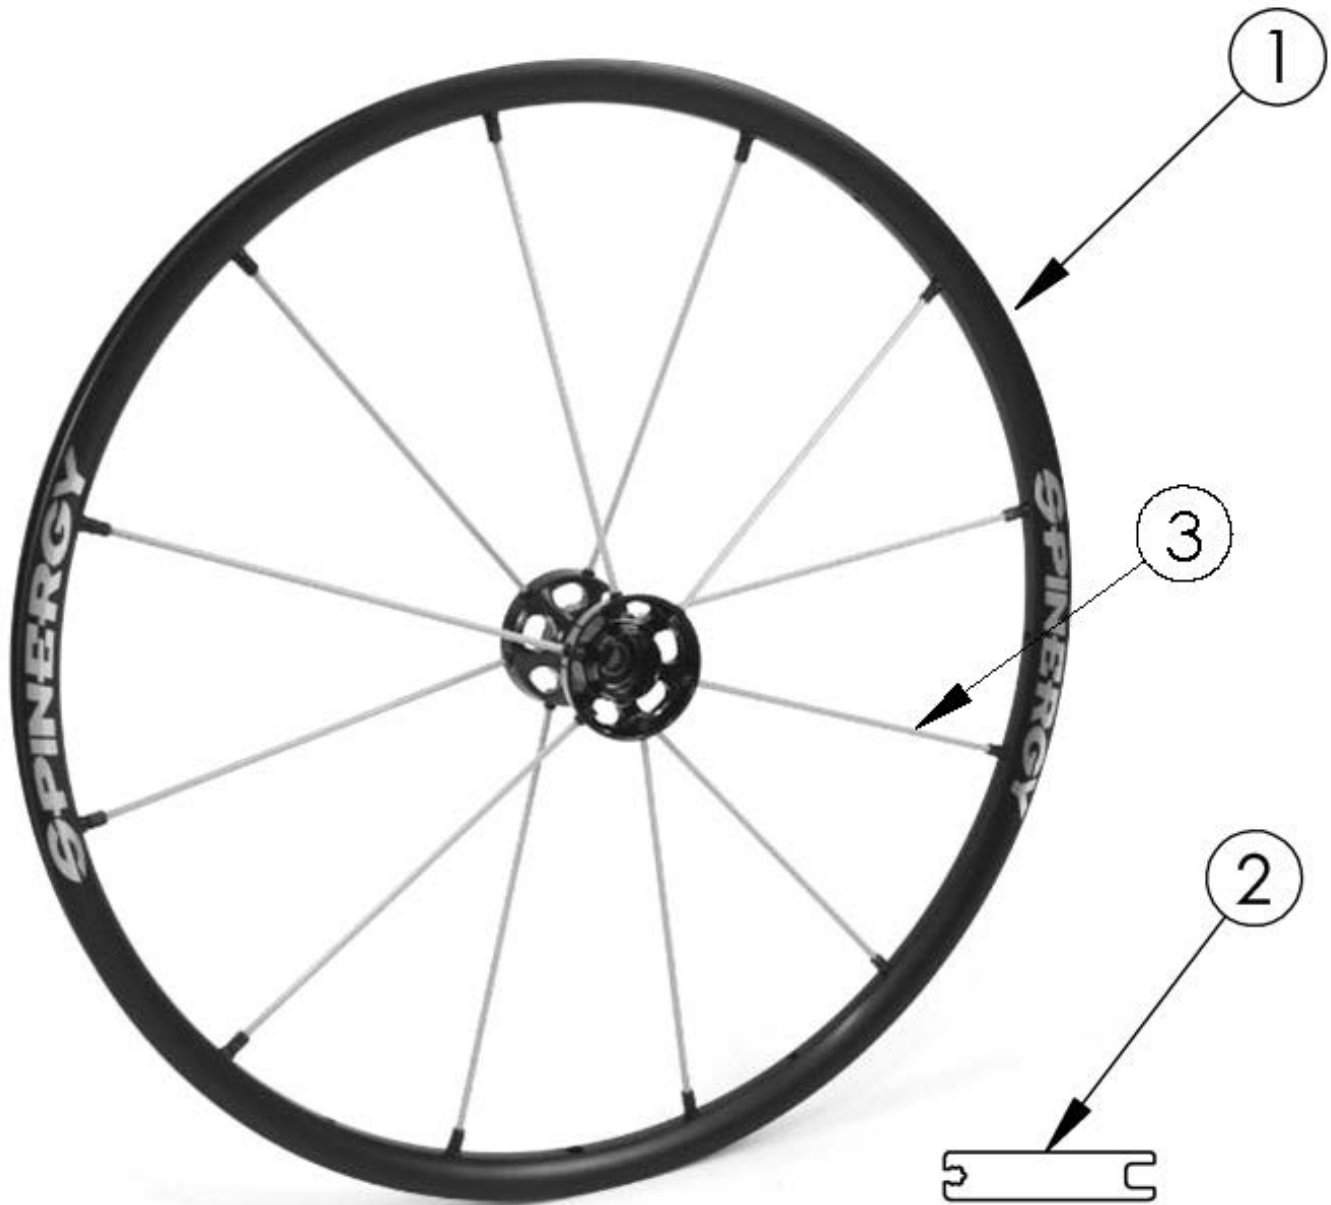

Little Wave XP Wheels - SpinerGY LX

<p>

Recommended to order the SpinerGY LX Replacement Spoke Tool Kit (110119) when replacing spokes. <p>

Replacement SpinerGY Spokes and SpinerGY Wheels with Flex Rims may have an extended lead time. <p>

If changing wheel size and anti-tips are present, new anti-tips may be required. If changing wheel size or style, new axles may be needed. <p>

Please note tab mounted handrims must be installed prior to the tire being installed.

Item Number	Part Number	Description	Quantity	Retail
1a	100886	22" x 1/2" SpinerGY LX Black Spoke	1	$819.47