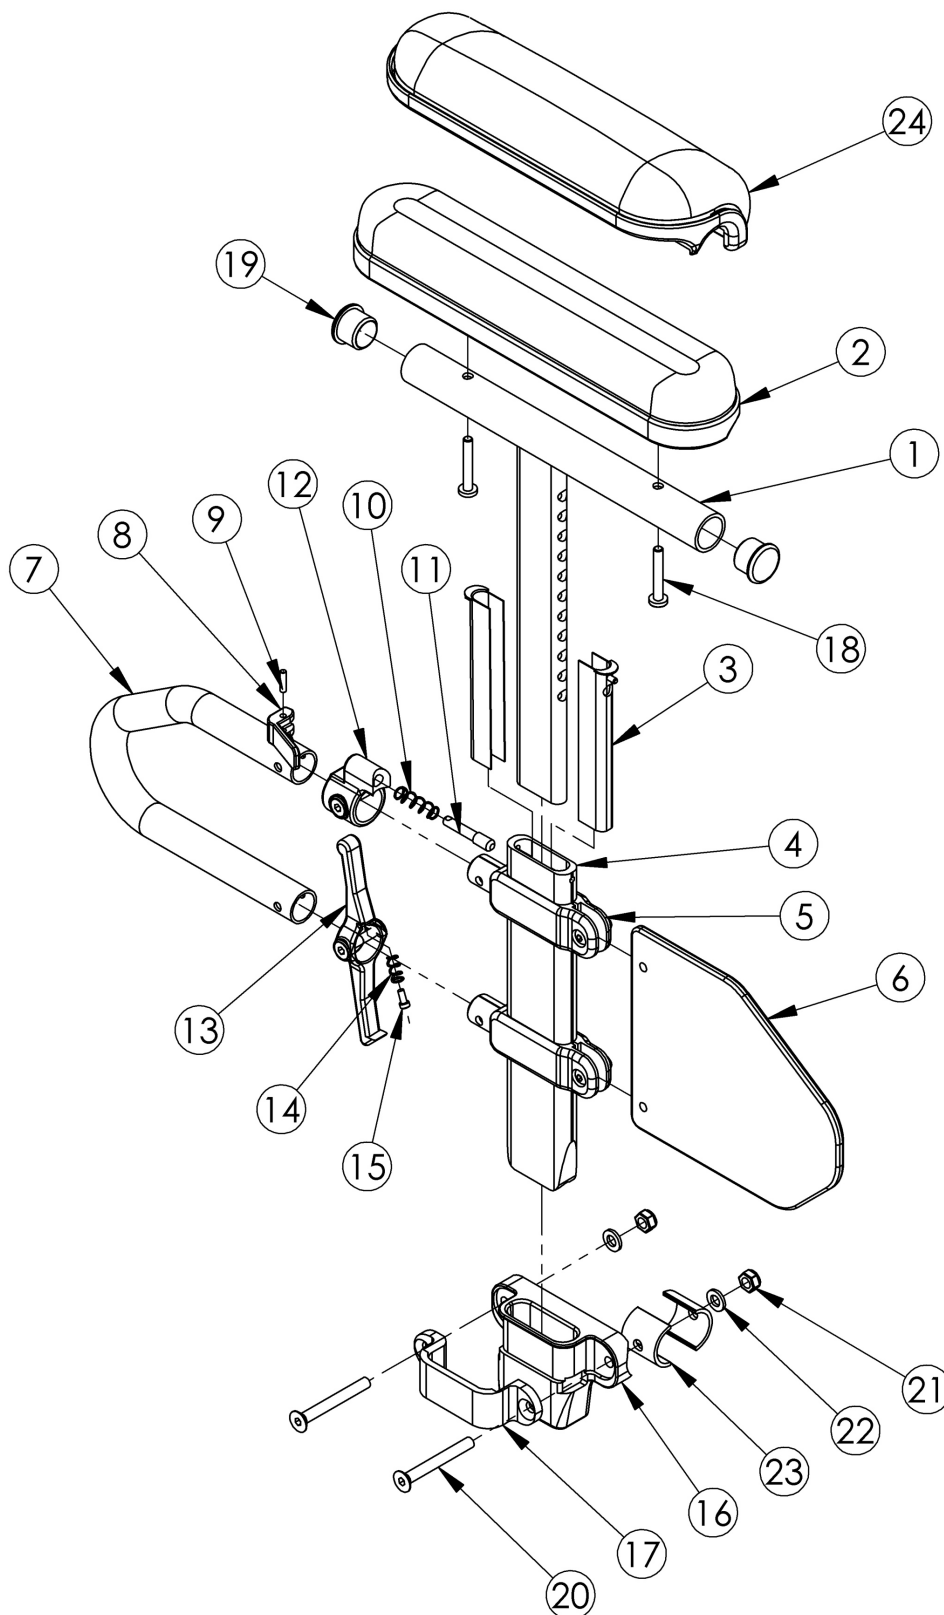

Discontinued Focus CR Height Adjustable T-Arm