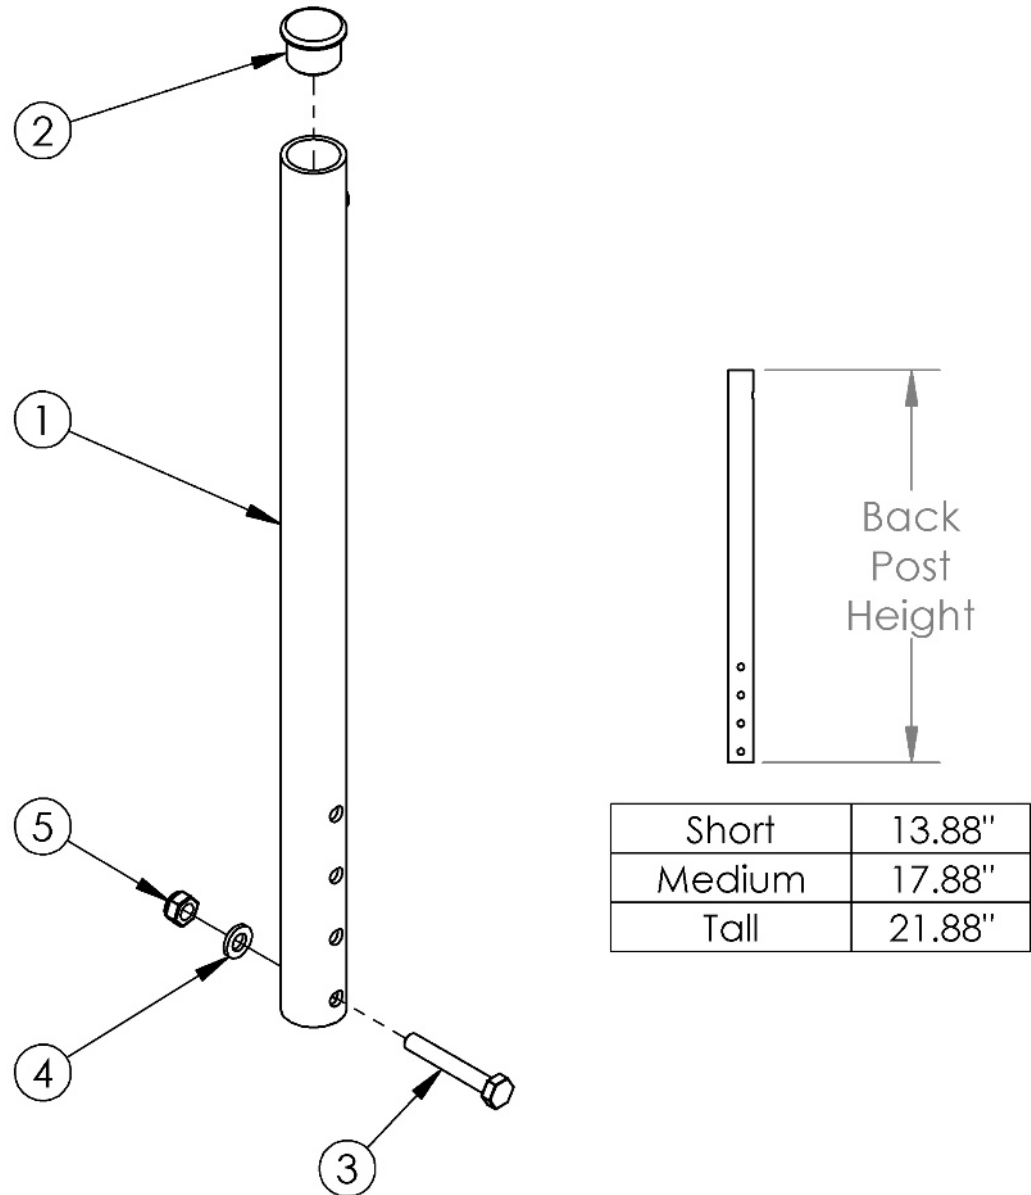

Catalyst Straight Backrest

Item Number	Part Number	Description	Quantity
1a, 2	100718	Back Post Assm Short Straight CAT	1
1b, 2	100719	Back Post Assm Medium Straight CAT	1
1c, 2	100720	Back Post Assm Tall Straight CAT	1
2	100803	Tube End Plug 7/8"	1

Item Number	Part Number	Description	Quantity
3	100681	M6 x 40 CLS8.8 DIN931 HHCS ZC	1
4	100746	M6 Flat Washer Blk Zn	1
5	100658	M6 Nylock Nut Blk Zn	1